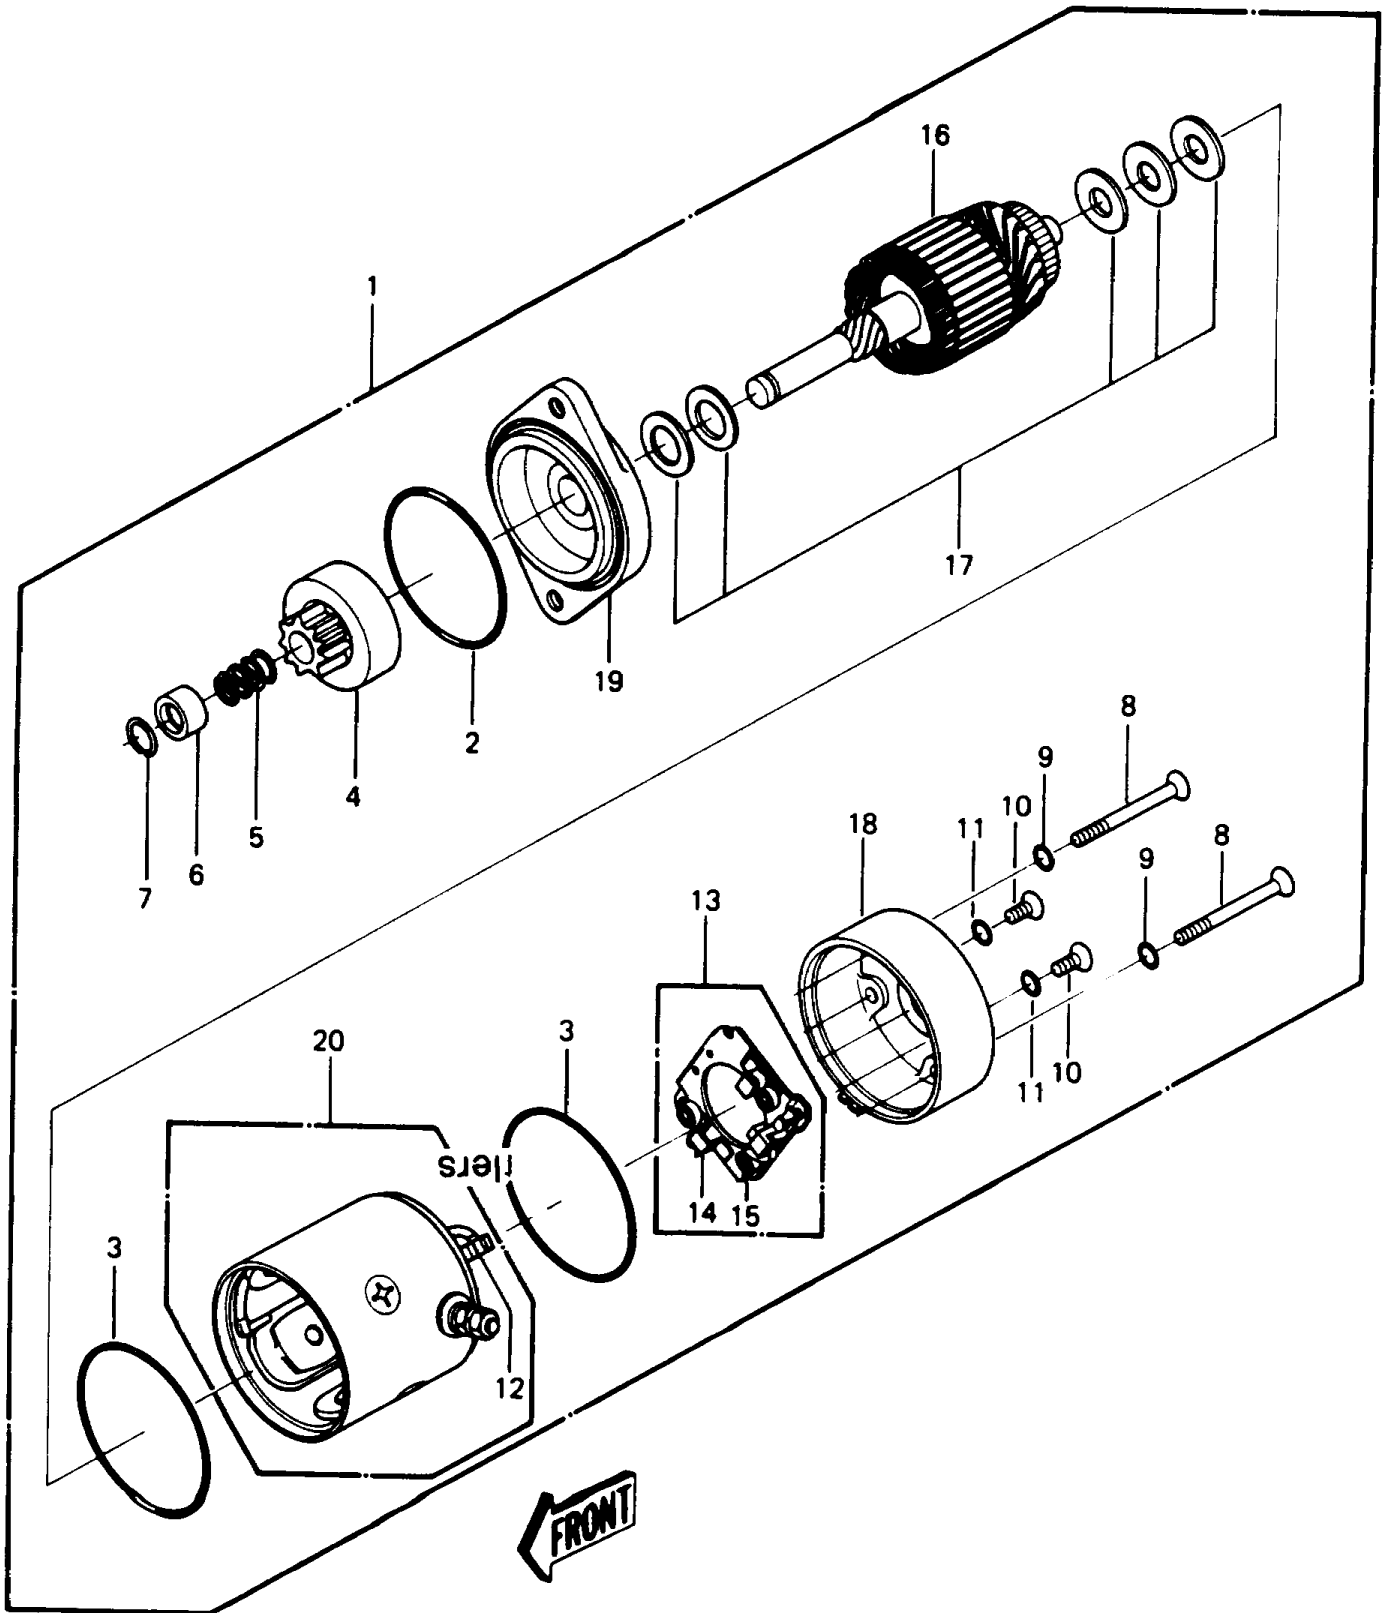

1987 JET SKI® JS440 PARTS DIAGRAM

Starter Motor

1987 JET SKI® JS440 PARTS LIST

Starter Motor

ITEM NAME	PART NUMBER	QUANTITY
SCREW,4X8 (Ref # 10)	92011-550	1
O RING,5MM (Ref # 11)	670B1505	1
BRUSH,(+) (Ref # 12)	21039-3003	1
HOLDER-ASSY,BRUSH (Ref # 13)	14079-3002	1
BRUSH,(-) (Ref # 14)	21039-3004	1
SPRING,BRUSH (Ref # 15)	92081-540	1
ARMATURE (Ref # 16)	21080-3001	1
WASHER,SET (Ref # 17)	92022-3044	1
COVER,RR (Ref # 18)	14025-3027	1
COVER,FR (Ref # 19)	14025-3028	1
YOKE (Ref # 20)	49117-3002	1
STARTER-ELECTRIC (Ref # 1)	21163-3003-YR	1
RING-O (Ref # 2)	92055-516	1
RING-O (Ref # 3)	92055-517	1
GEAR-SPUR (Ref # 4)	59051-3005	1
SPRING,RETURN (Ref # 5)	92081-541	1
COLLAR,STOPPER,PINION (Ref # 6)	92027-513	1
RING-SNAP (Ref # 7)	92036-517	1
SCREW,6X107 (Ref # 8)	92011-549	1
O RING,6MM (Ref # 9)	670B1506	1