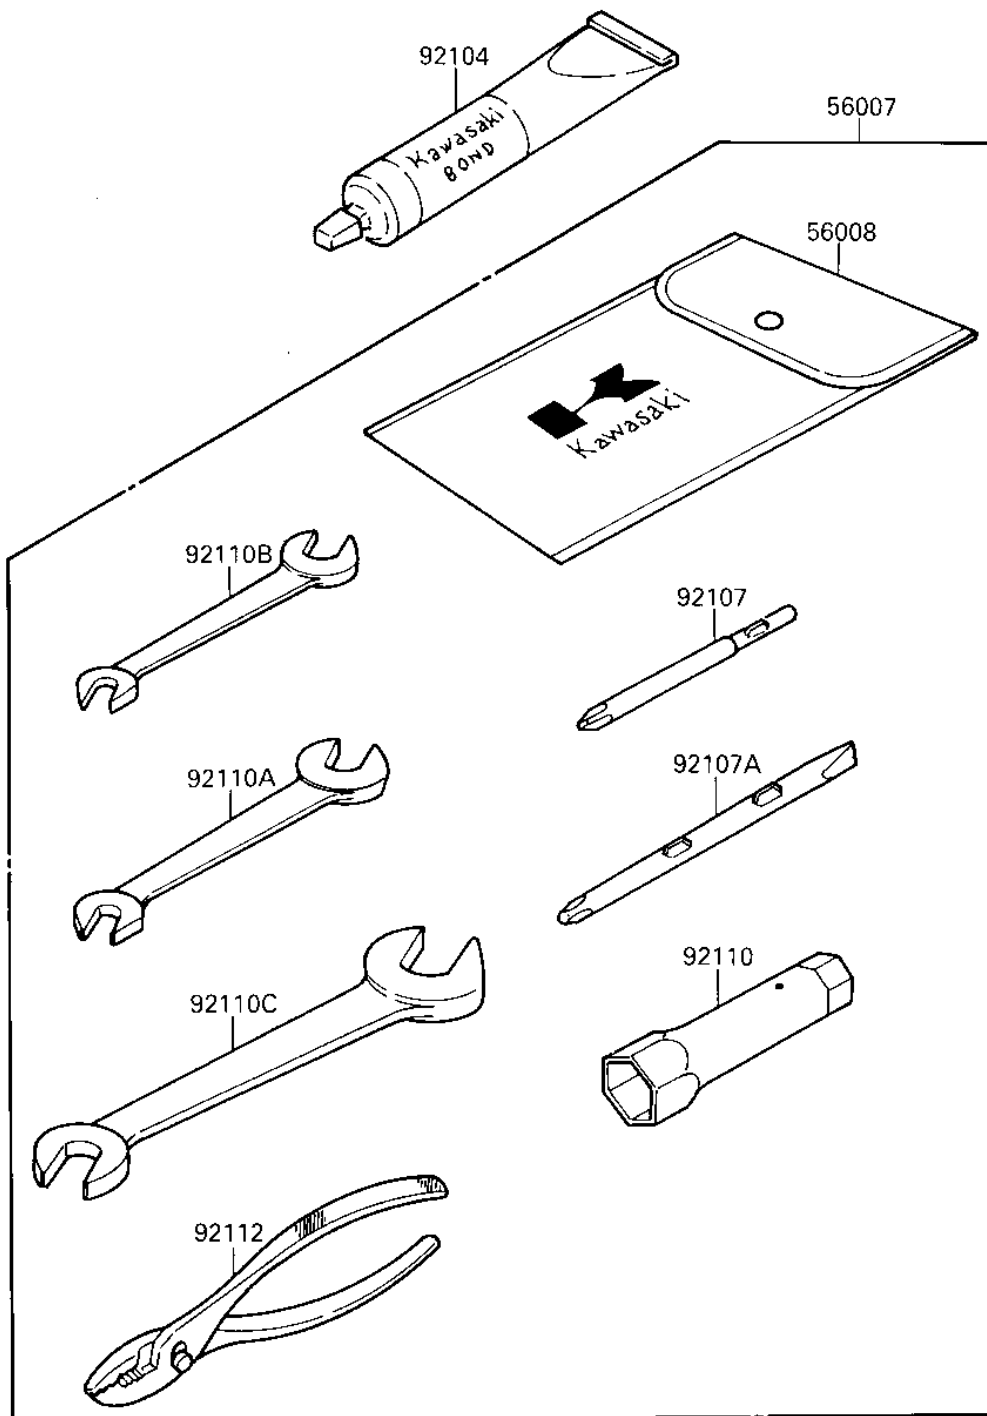

1987 JET SKI® 650 SX PARTS DIAGRAM

OWNER TOOLS

F3182 0901

1987 JET SKI® 650 SX PARTS LIST

OWNER TOOLS

ITEM NAME	PART NUMBER	QUANTITY
TOOLKIT (Ref # 56007)	56007-3707	1
BAG,TOOL (Ref # 56008)	56008-1007	1
LIQUID GASKET (Ref # 92104)	92104-002	1
SCREW DRIVER #3 PHILIP (Ref # 92107)	92107-005	1
92107-1052 (Canada) (Ref # 92107A)	92107-1051	1
TOOL-WRENCH (Ref # 92110)	92110-1113	1
TOOL-WRENCH,OPEN END, (Ref # 92110A)	92110-1152	1
WRENCH,OPEN,8X10 (Ref # 92110B)	92126-001	1
TOOL-WRENCH,OPEN END, (Ref # 92110C)	92110-1153	1
PLIERS,160MM (Ref # 92112)	92112-003	1