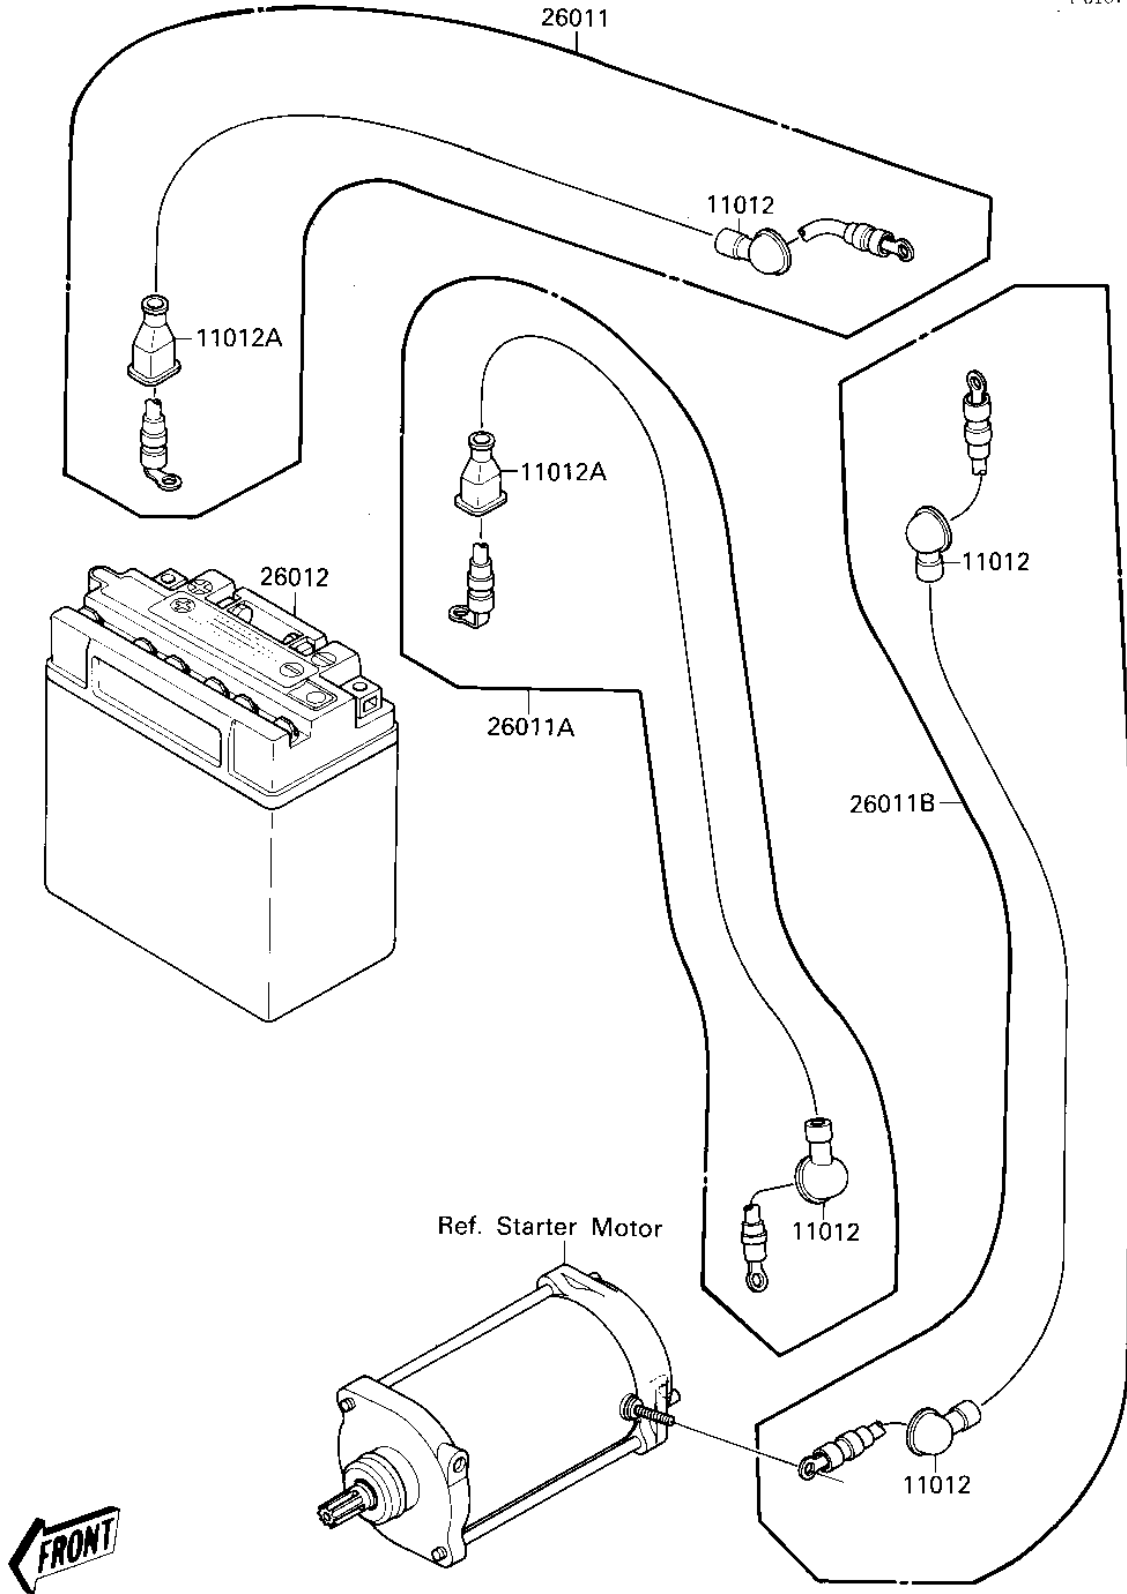

1987 JET SKI® 650 SX PARTS DIAGRAM

ELECTRICAL EQUIPMENT

F3181-0004

1987 JET SKI® 650 SX PARTS LIST

ELECTRICAL EQUIPMENT

ITEM NAME	PART NUMBER	QUANTITY
CAP (Ref # 11012)	11012-3004	1
CAP-BATTERY TERMINAL (Ref # 11012A)	59176-501	1
WIRE-LEAD,BATTERY(+) (Ref # 26011)	26011-3714	1
WIRE-LEAD,BATTERY(-) (Ref # 26011A)	26011-3715	1
WIRE-LEAD,STARTER TO (Ref # 26011B)	26011-3716	1
YUA BAT YB16CL-B (Ref # 26012)	K26012-3704	1