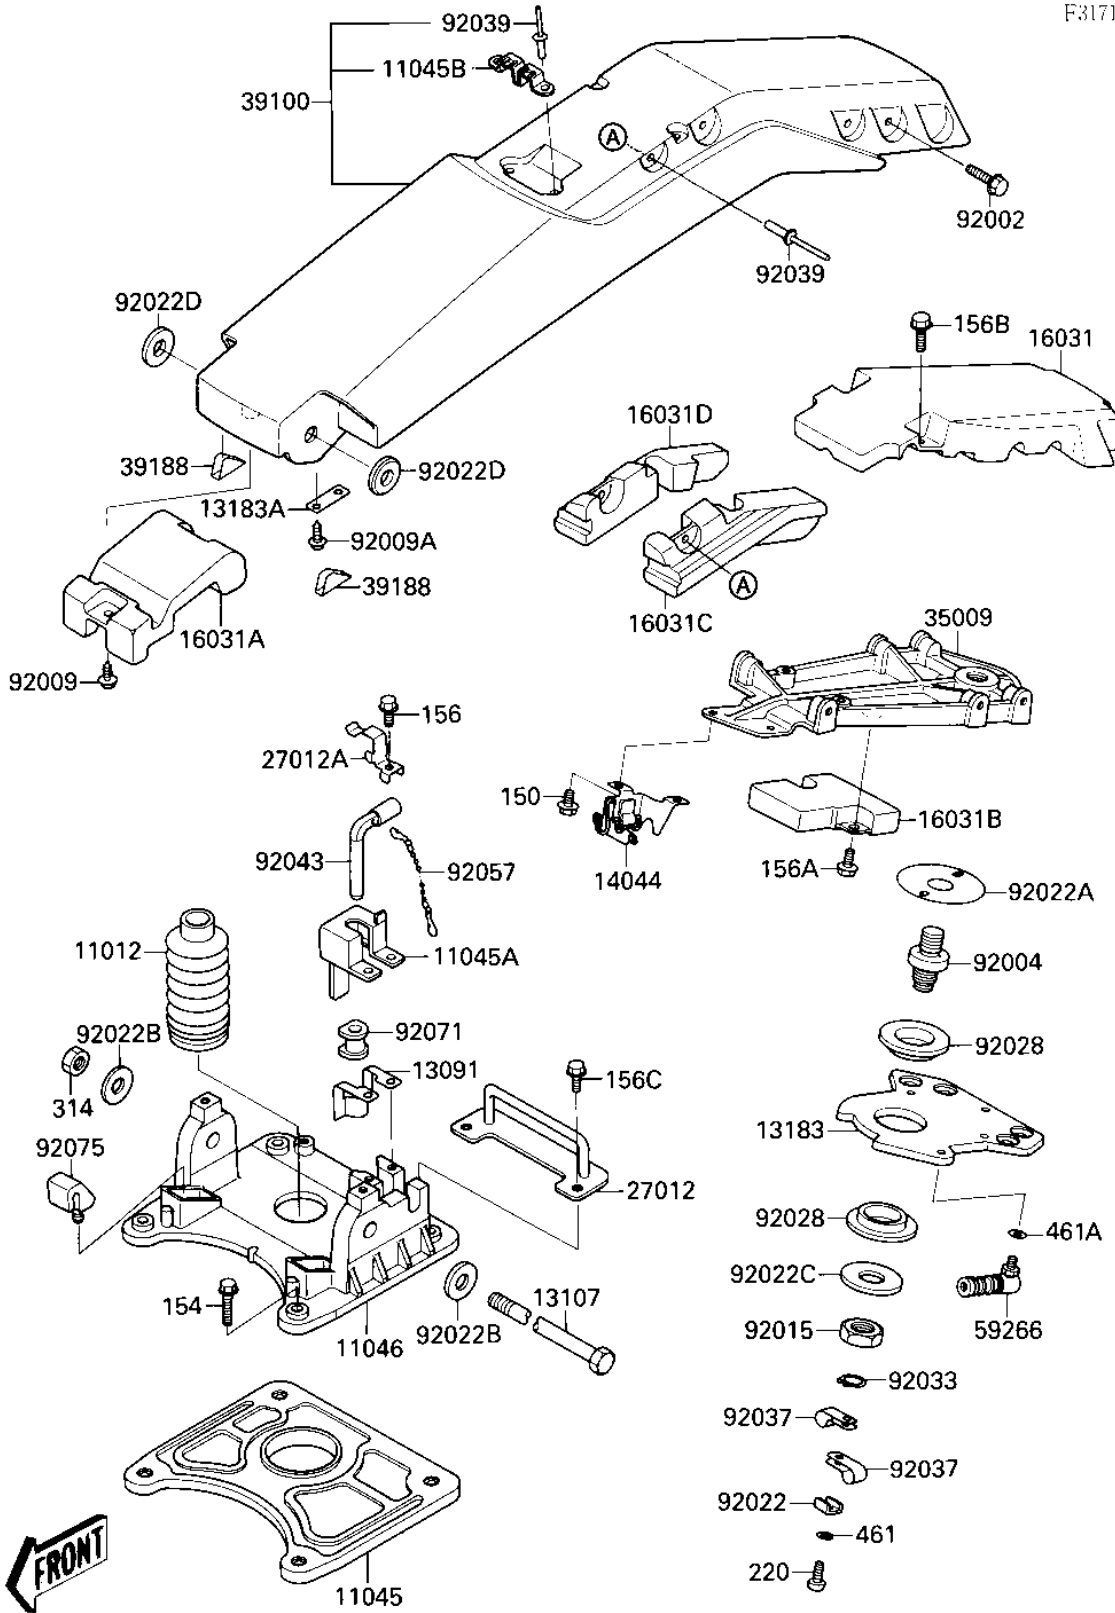

1987 JET SKI® 650 SX PARTS DIAGRAM

HANDLE POLE

F3171-0002