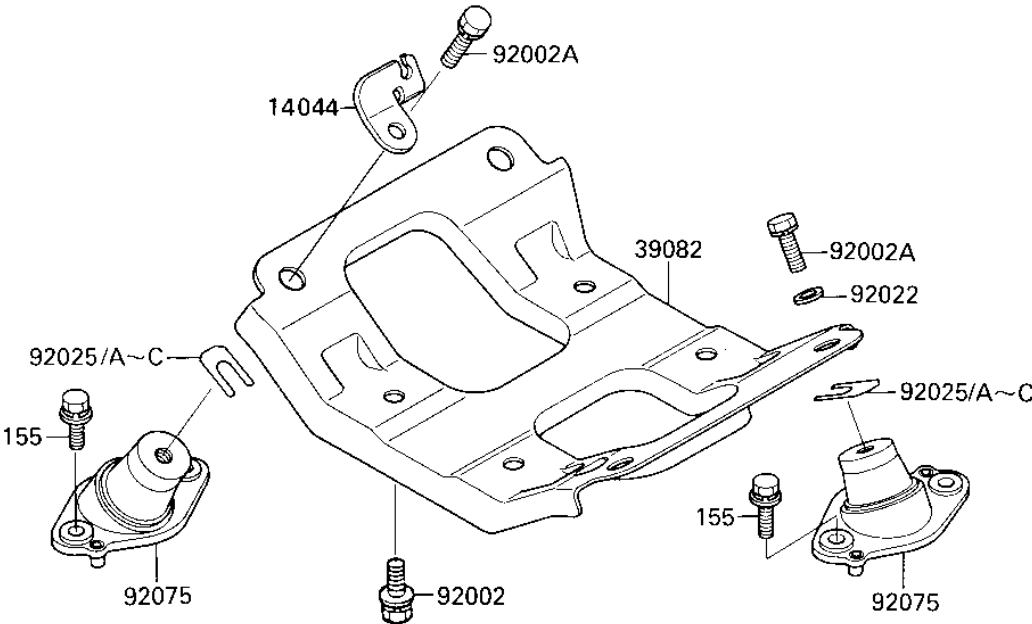

## 1987 JET SKI® 650 SX PARTS DIAGRAM

ENGINE MOUNT

F3144-0005

### ENGINE MOUNT

ITEM NAME	PART NUMBER	QUANTITY
HOLDER-CABLE (Ref # 14044)	14044-3705	1
MOUNT-ENGINE (Ref # 39082)	39082-3705	1
BOLT,10X25 (Ref # 92002)	92002-3765	1
BOLT (Ref # 92002A)	92002-3778	1
WASHER,032X010.5X4T (Ref # 92022)	92022-3023	1
SHIM,T=0.3MM (Ref # 92025)	92025-3705	1
SHIM,T=0.5MM (Ref # 92025A)	92025-3706	1
SHIM,T=1.0MM (Ref # 92025B)	92025-3707	1
SHIM,T=1.5MM (Ref # 92025C)	92025-3708	1
DAMPER,ENGINE MOUNT (Ref # 92075)	92160-3757	1
BOLT-WSP-SMALL,8X20 (Ref # 155)	155R0820	1