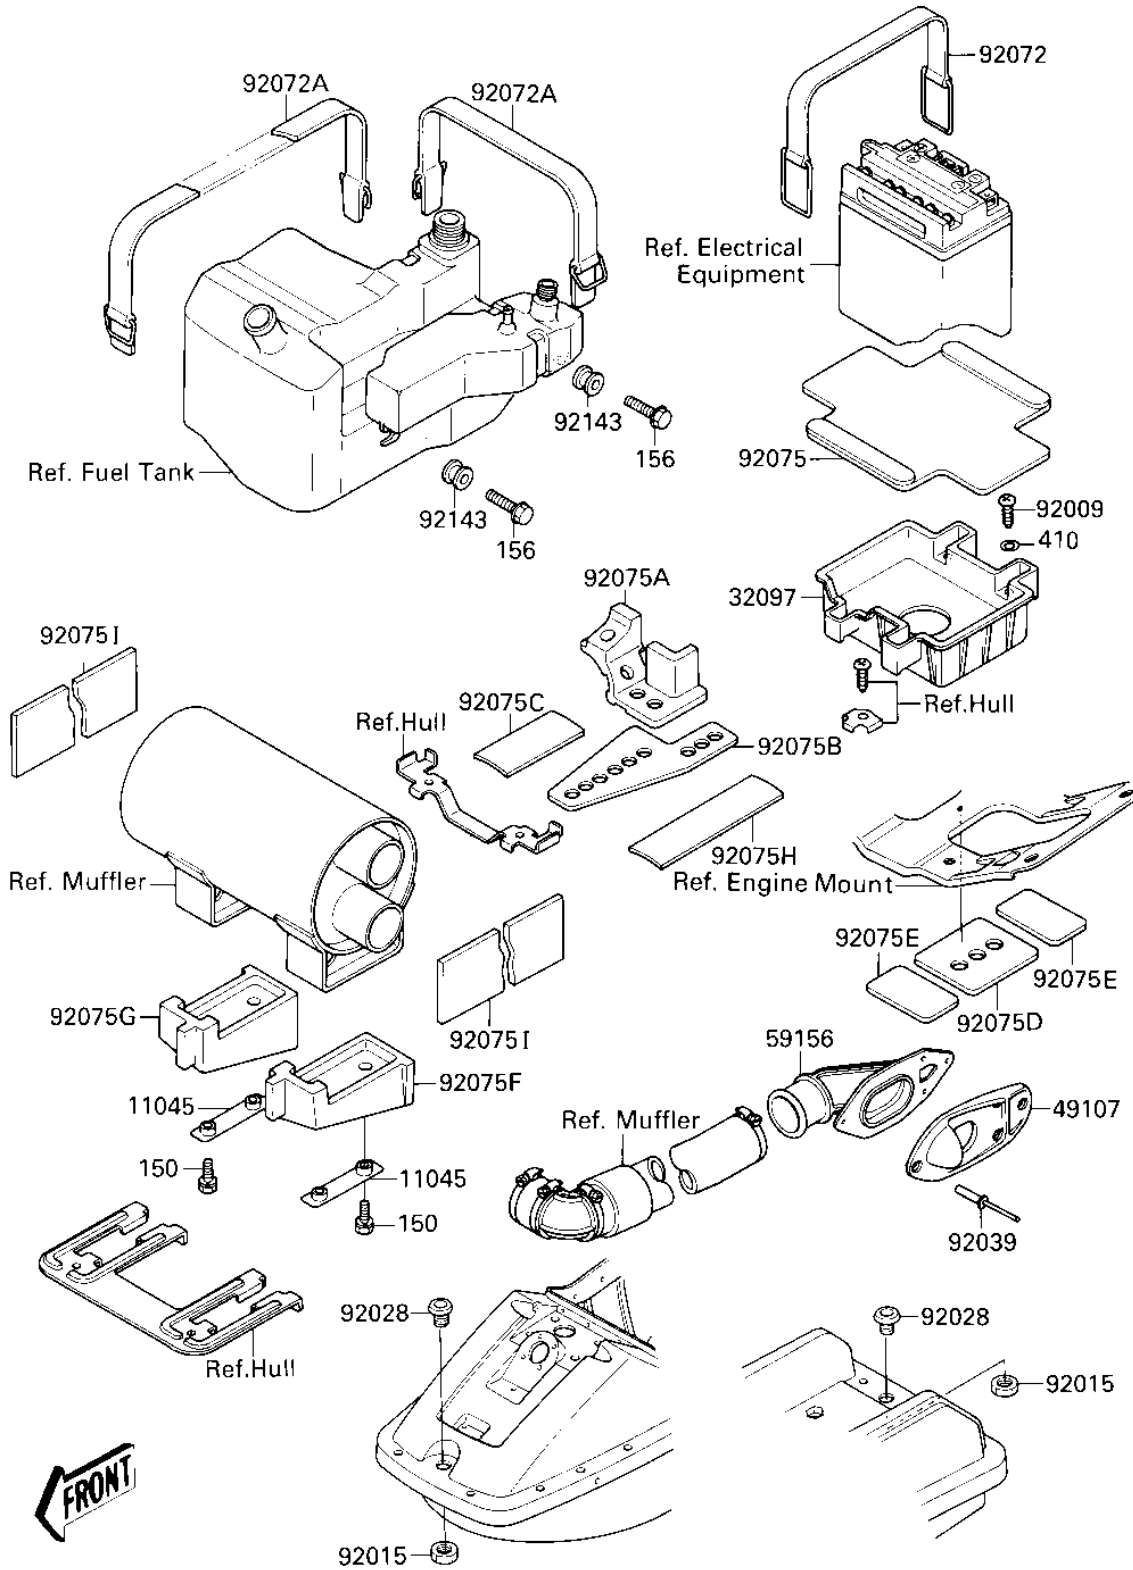

1987 JET SKI® 650 SX PARTS DIAGRAM

HULL FITTINGS

F3143 0006

1987 JET SKI® 650 SX PARTS LIST

HULL FITTINGS

ITEM NAME	PART NUMBER	QUANTITY
BRACKET (Ref # 11045)	11045-3764	1
CASE-BATTERY (Ref # 32097)	32097-3702	1
COVER-EXHAUST PIPE (Ref # 49107)	49107-3705	1
PIPE-TAIL (Ref # 59156)	59156-3703	1
SCREW 0.22 X 0.563 (Ref # 92009)	92011-561	1
NUT,20MM (Ref # 92015)	92015-3721	1
BUSHING (Ref # 92028)	92028-3724	1
RIVET (Ref # 92039)	92039-3722	1
BAND,BATTERY,L=366 (Ref # 92072)	92072-3706	1
BAND,L=538 (Ref # 92072A)	92072-3709	1
DAMPER (Ref # 92075)	92075-3714	1
DAMPER (Ref # 92075A)	92075-3754	1
DAMPER (Ref # 92075B)	92075-3755	1
DAMPER (Ref # 92075C)	92075-3756	1
DAMPER (Ref # 92075D)	92075-3758	1
DAMPER (Ref # 92075E)	92075-3759	1
DAMPER (Ref # 92075F)	92075-3763	1
DAMPER (Ref # 92075G)	92075-3764	1
DAMPER,6.0TX90X300 (Ref # 92075H)	92075-521	1
DAMPER,3.0TX90X200 (Ref # 92075I)	92075-522	1
COLLAR (Ref # 92143)	92143-3705	1
BOLT-WS (Ref # 150)	150R0622	1
BOLT-WP,6X22 (Ref # 156)	156R0622	1
WASHER (Ref # 410)	410S0600	1