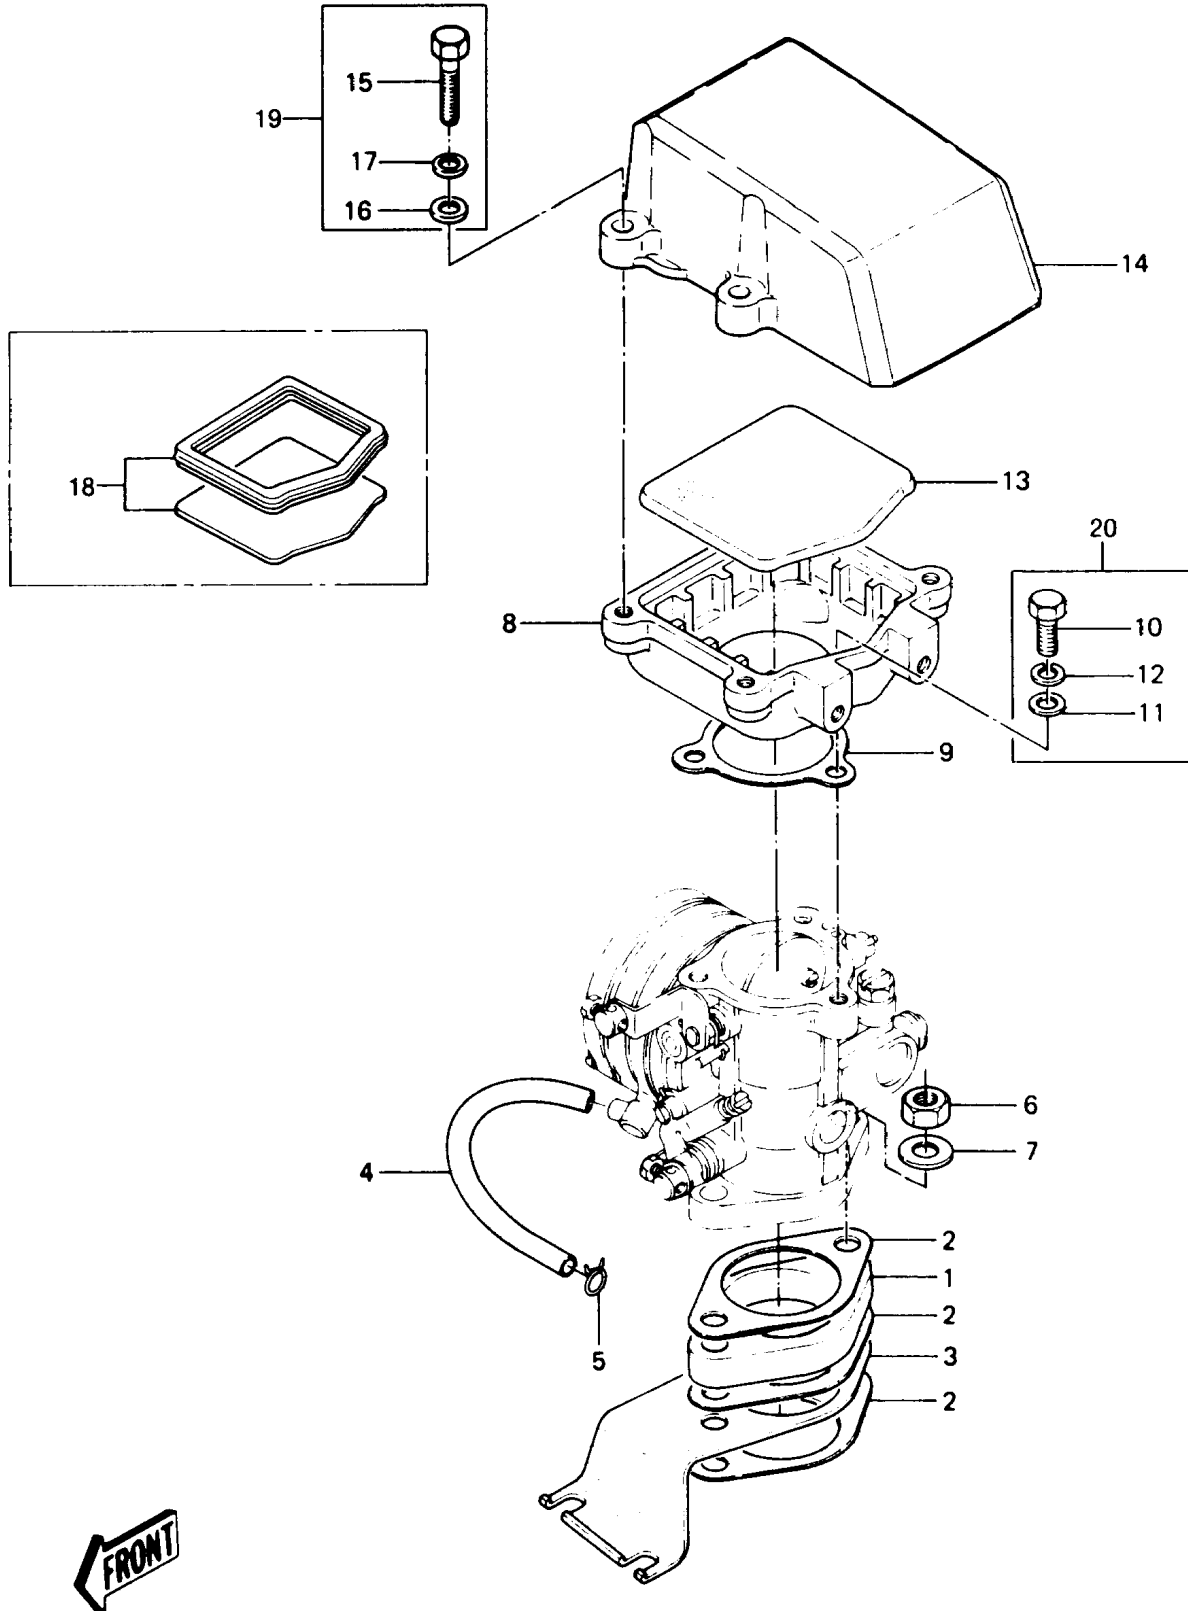

1987 JET SKI® JS440 PARTS DIAGRAM

Carburetor Brackets/Flame Arrester

1987 JET SKI® JS440 PARTS LIST

Carburetor Brackets/Flame Arrester

ITEM NAME	PART NUMBER	QUANTITY
BOLT,6X22 (Ref # 10)	92001-2047	1
WASHER-PLAIN-SMALL,6MM (Ref # 11)	410S0600	2
WASHER-SPRING,6MM (Ref # 12)	461S0600	2
ARRESTER-FLAME (Ref # 13)	59006-3003	1
COVER-INTAKE (Ref # 14)	59421-3001-YR	1
BOLT,6X30 (Ref # 15)	92001-3022	1
INSULATOR (Ref # 1)	16061-511	1
GASKET,INSULATOR (Ref # 2)	16062-508	1
BRACKET,CONTROL (Ref # 3)	11034-3004	1
TUBE,PULS (Ref # 4)	92059-518	1
CLAMP (Ref # 5)	92037-530	1
NUT-HEX,8MM (Ref # 6)	312R0800	1
WASHER,PLAIN,8MM (Ref # 7)	92022-3043	1
CASE (Ref # 8)	32099-3702-YR	1
GASKET (Ref # 9)	16062-502	1