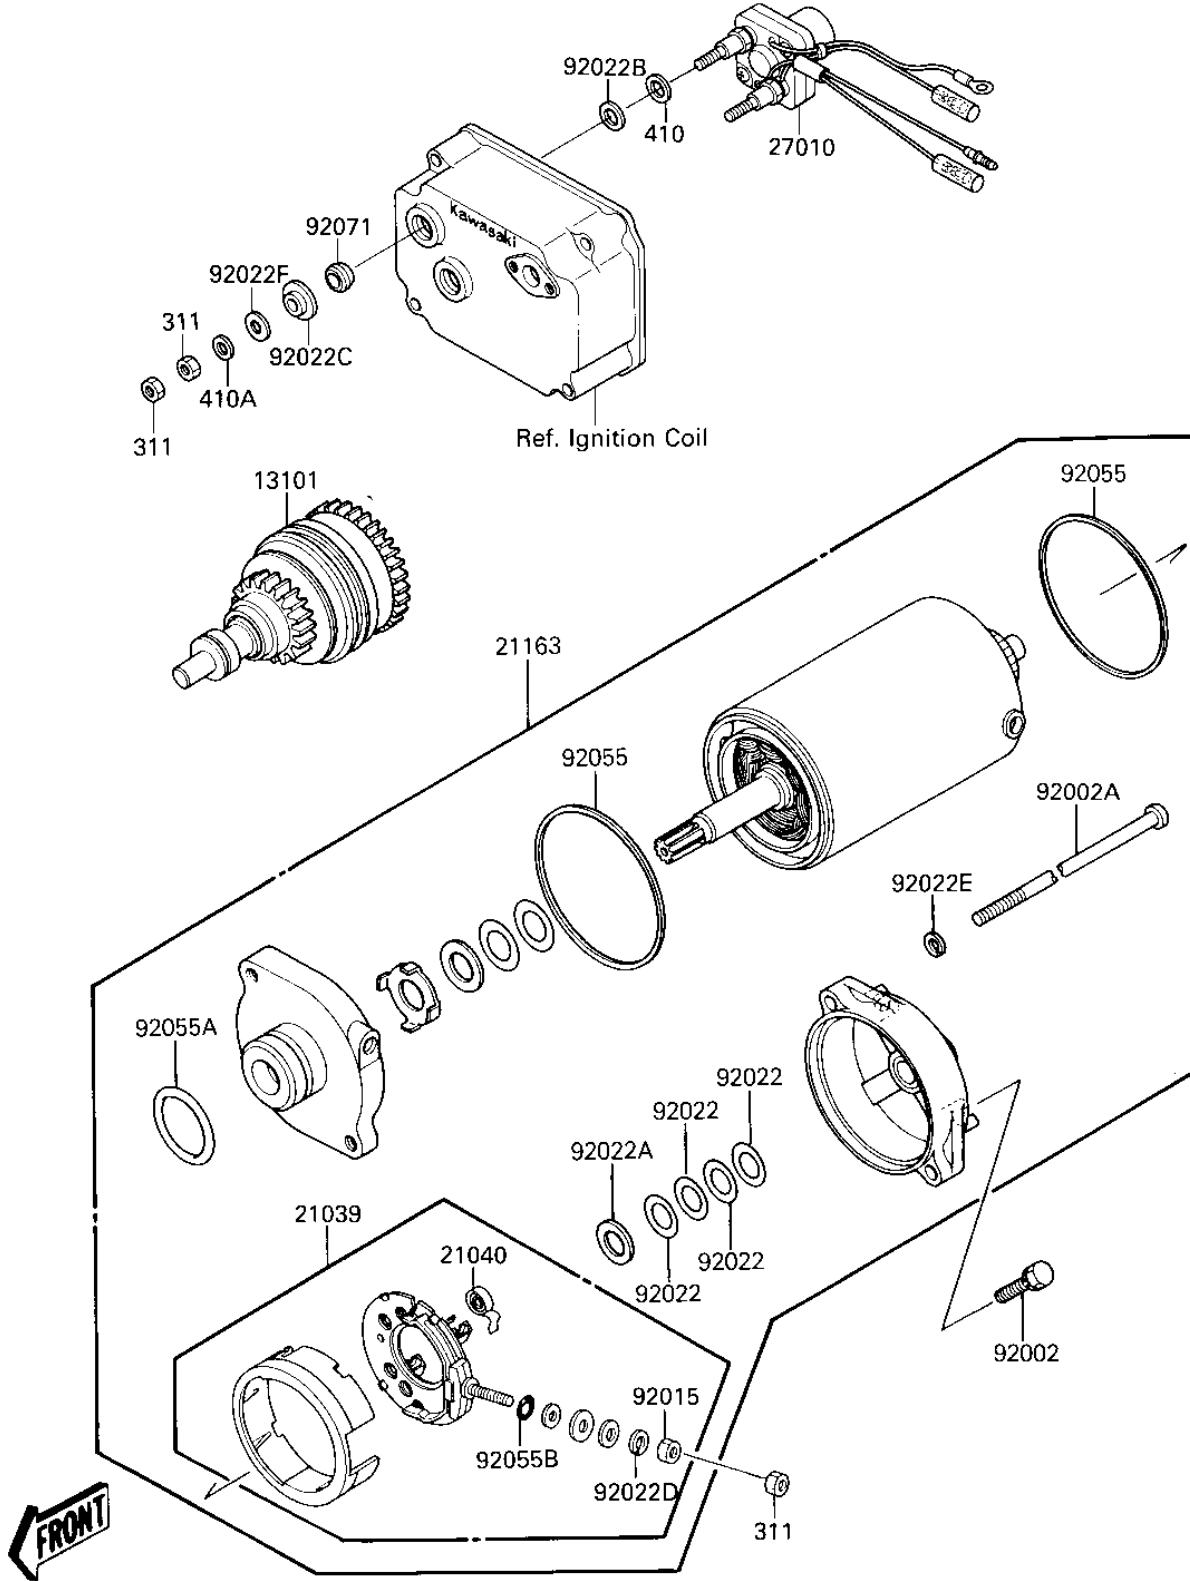

## 1987 JET SKI® 650 SX PARTS DIAGRAM

STARTER MOTOR

E1840-0088

## 1987 JET SKI® 650 SX PARTS LIST

### STARTER MOTOR

ITEM NAME	PART NUMBER	QUANTITY
GEAR-ASSY (Ref # 13101)	13101-3705	1
BRUSH,CARBON (Ref # 21039)	21039-3702	1
SPRING-BRUSH (Ref # 21040)	21040-1003	1
STARTER-ELECTRIC (Ref # 21163)	21163-3712	1
SWITCH,SOLENOID (Ref # 27010)	27010-3705	1
BOLT,6X25 (Ref # 92002)	92002-3714	1
BOLT (Ref # 92002A)	92002-3744	1
NUT,6MM (Ref # 92015)	92015-3710	1
WASHER,THRUST,0.2T (Ref # 92022)	21025-011	1
WASHER,THRUST,0.8T (Ref # 92022A)	92022-1132	1
WASHER,10.5X24X2.5 (Ref # 92022B)	92022-3035	1
WASHER (Ref # 92022C)	92022-3036	1
WASHER,6MM (Ref # 92022D)	92022-3711	1
WASHER,SPRING,5MM (Ref # 92022E)	92022-3712	1
WASHER (Ref # 92022F)	92022-553	1
"O" RING,STARTER MOTR (Ref # 92055)	92055-1086	1
RING-O (Ref # 92055A)	92055-1276	1
RING-O,4.5X2.0 (Ref # 92055B)	92055-1370	1
GROMMET (Ref # 92071)	92071-3004	1
NUT,6M/M (Ref # 311)	311R0600	1
WASHER PLAIN 10MM (Ref # 410)	410B1000	1
WASHER (Ref # 410A)	410S0600	1