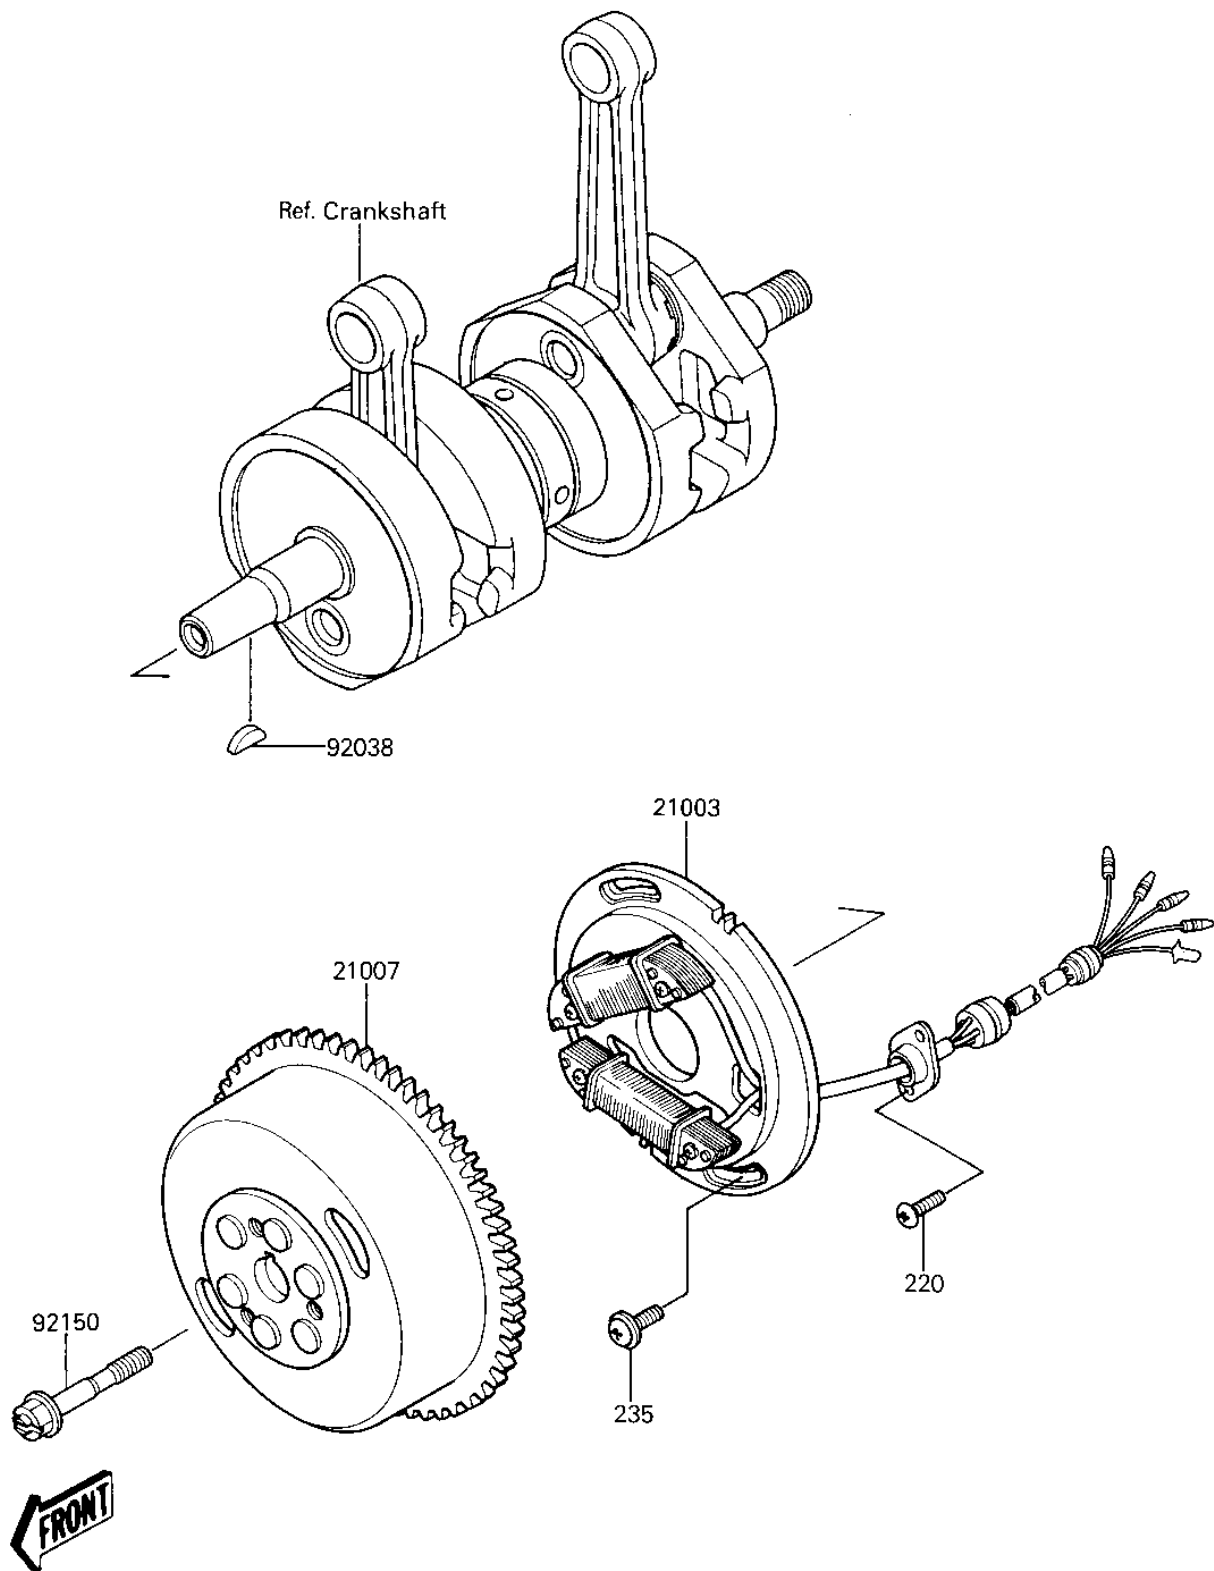

## 1987 JET SKI® 650 SX PARTS DIAGRAM

GENERATOR

E1810-0153

## 1987 JET SKI® 650 SX PARTS LIST

### GENERATOR

ITEM NAME	PART NUMBER	QUANTITY
STATOR (Ref # 21003)	21003-3708	1
ROTOR, MAGNETO (Ref # 21007)	21007-3709	1
WOODRUFF KEY (Ref # 92038)	92038-001	1
BOLT (Ref # 92150)	92150-3701	1
SCREW PAN HEAD 5X12 (Ref # 220)	220B0512	1
SCREW-PAN-WP-CROS (Ref # 235)	235B0616	1