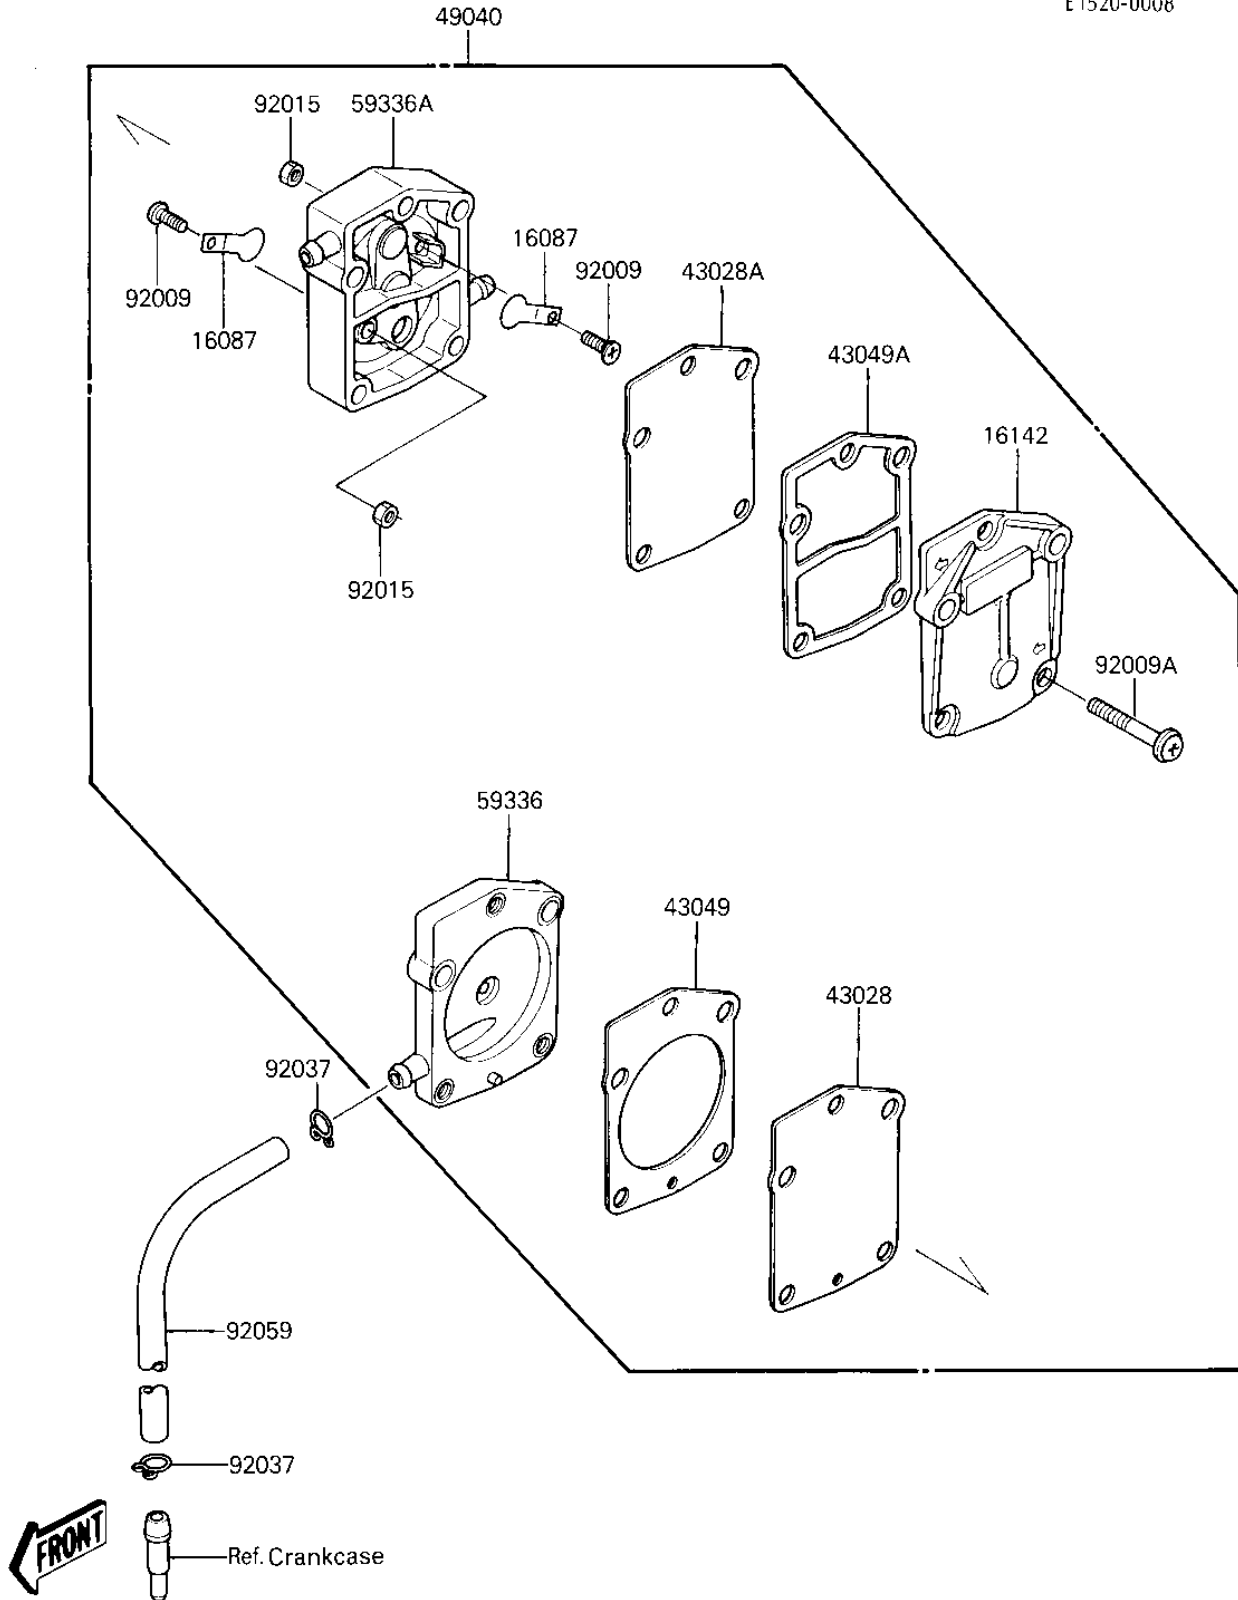

## 1987 JET SKI® 650 SX PARTS DIAGRAM

FUEL PUMP

E1520-0008

## 1987 JET SKI® 650 SX PARTS LIST

### FUEL PUMP

ITEM NAME	PART NUMBER	QUANTITY
VALVE-CHECK,FUEL PUMP (Ref # 16087)	16087-3701	1
COVER-PUMP,FUEL (Ref # 16142)	16142-3701	1
DIAPHRAGM,PULSE (Ref # 43028)	43028-3702	1
DIAPHRAGM,FUEL (Ref # 43028A)	43028-3703	1
PACKING,PULSE CASE (Ref # 43049)	43049-3703	1
PACKING,FUEL COVER (Ref # 43049A)	43049-3704	1
PUMP-FUEL (Ref # 49040)	49040-3706	1
CASE-PUMP,PLUSE (Ref # 59336)	59336-3704	1
CASE-PUMP,BODY (Ref # 59336A)	59336-3705	1
SCREW,3X6 (Ref # 92009)	92009-3707	1
SCREW,5X25 (Ref # 92009A)	92009-3708	1
NUT,3MM (Ref # 92015)	92015-3731	1
CLAMP,SPARK PLUG CAP (Ref # 92037)	92037-1173	1
TUBE (Ref # 92059)	92059-3812	1