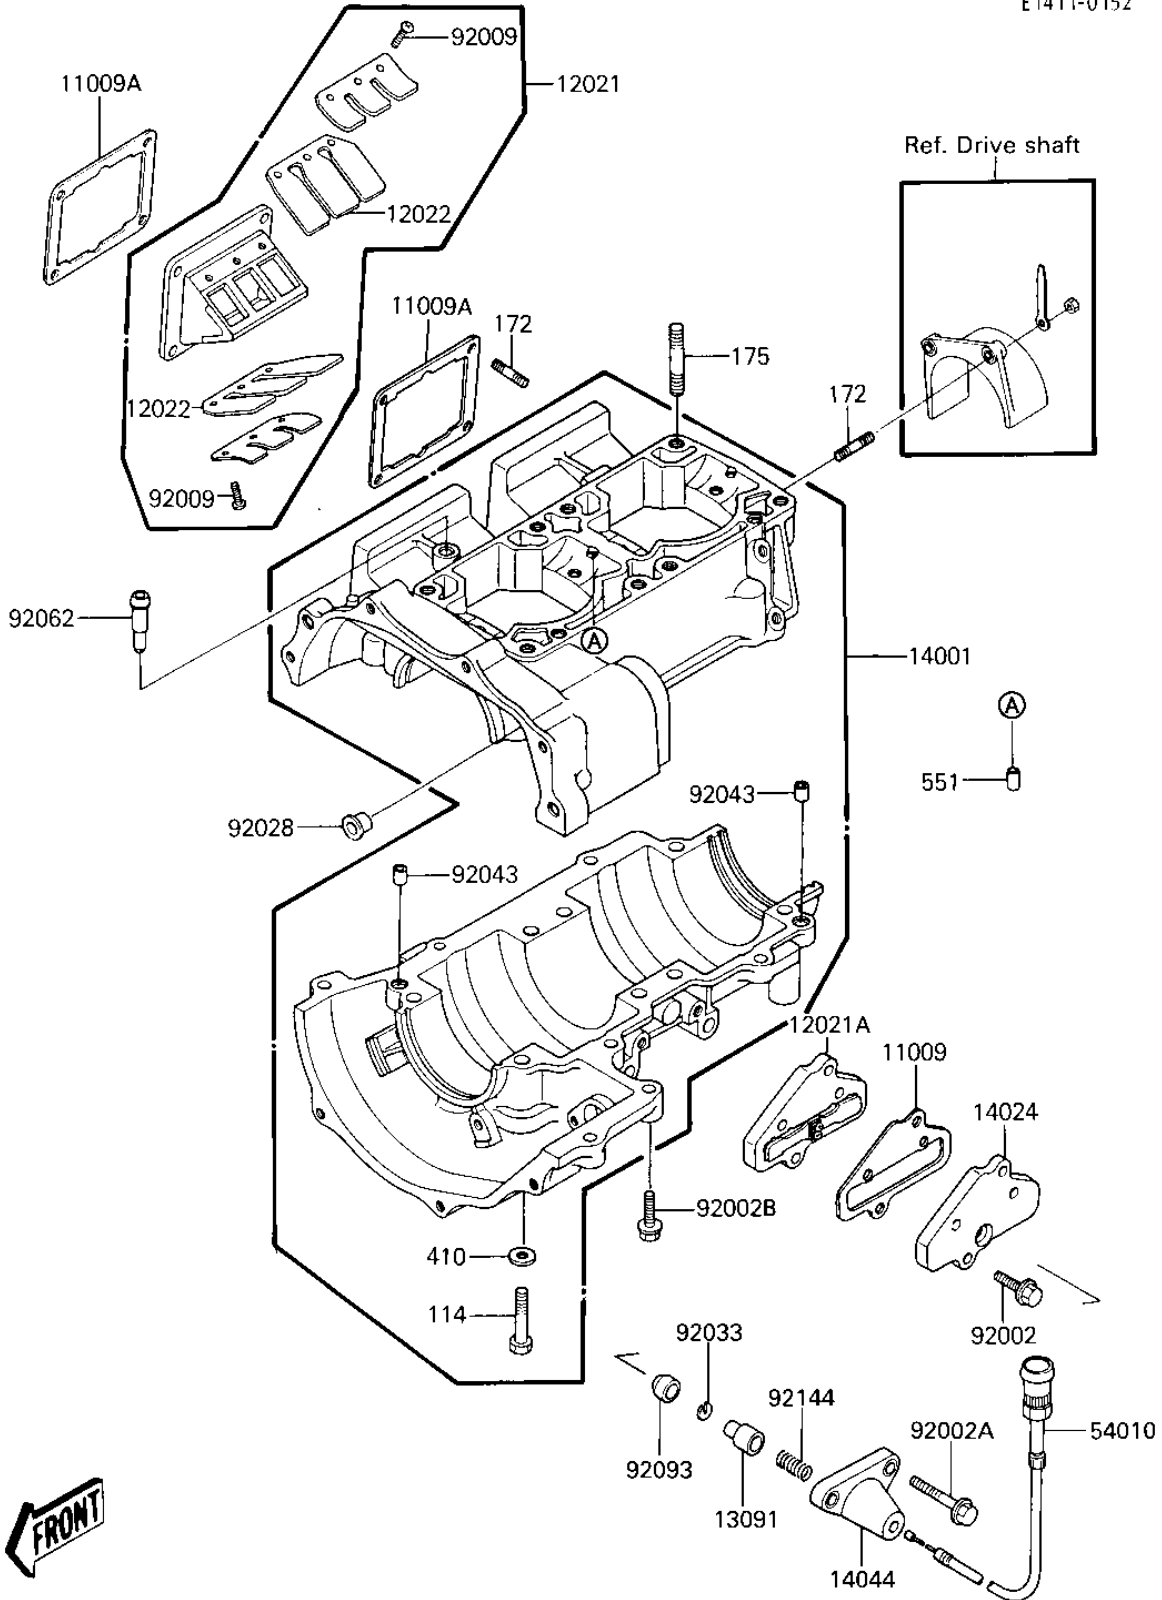

1987 JET SKI® 650 SX PARTS DIAGRAM

CRANKCASE

E1411-0152

1987 JET SKI® 650 SX PARTS LIST

CRANKCASE

ITEM NAME	PART NUMBER	QUANTITY
GASKET,CONTROL VALVE (Ref # 11009)	11060-3723	1
GASKET,REED VALVE (Ref # 11009A)	11060-3703	1
VALVE-ASSY-REED (Ref # 12021)	12021-3702	1
VALVE-ASSY-REED,CONTR (Ref # 12021A)	12021-3707	1
VALVE-REED (Ref # 12022)	12022-3701	1
HOLDER (Ref # 13091)	13091-3707	1
SET-CRANKCASE (Ref # 14001)	14001-5243	1
COVER,CONTROL VALVE (Ref # 14024)	14024-3716	1
HOLDER-CABLE (Ref # 14044)	14044-3702	1
CABLE,CONTROL (Ref # 54010)	54010-3707	1
BOLT,6X25 (Ref # 92002)	92002-3714	1
BOLT,6X45 (Ref # 92002A)	92002-3717	1
BOLT,6X30 (Ref # 92002B)	92002-3726	1
SCREW,REED VALVE (Ref # 92009)	92009-1014	1
BUSHING (Ref # 92028)	92028-3718	1
RING-SNAP (Ref # 92033)	92033-3708	1
PIN,DOWEL,10X8.2X14 (Ref # 92043)	92043-1037	1
NOZZLE (Ref # 92062)	92062-3705	1
SEAL (Ref # 92093)	92093-3703	1
SPRING (Ref # 92144)	92144-3701	1
BOLT-SMALL (Ref # 114)	114R0865	1
BOLT-STUD (Ref # 172)	172R0620	1
BOLT-STUD-FINE (Ref # 175)	175R1035	1
WASHER (Ref # 410)	410S0800	1
PIN,DOWEL (Ref # 551)	551R0612	1