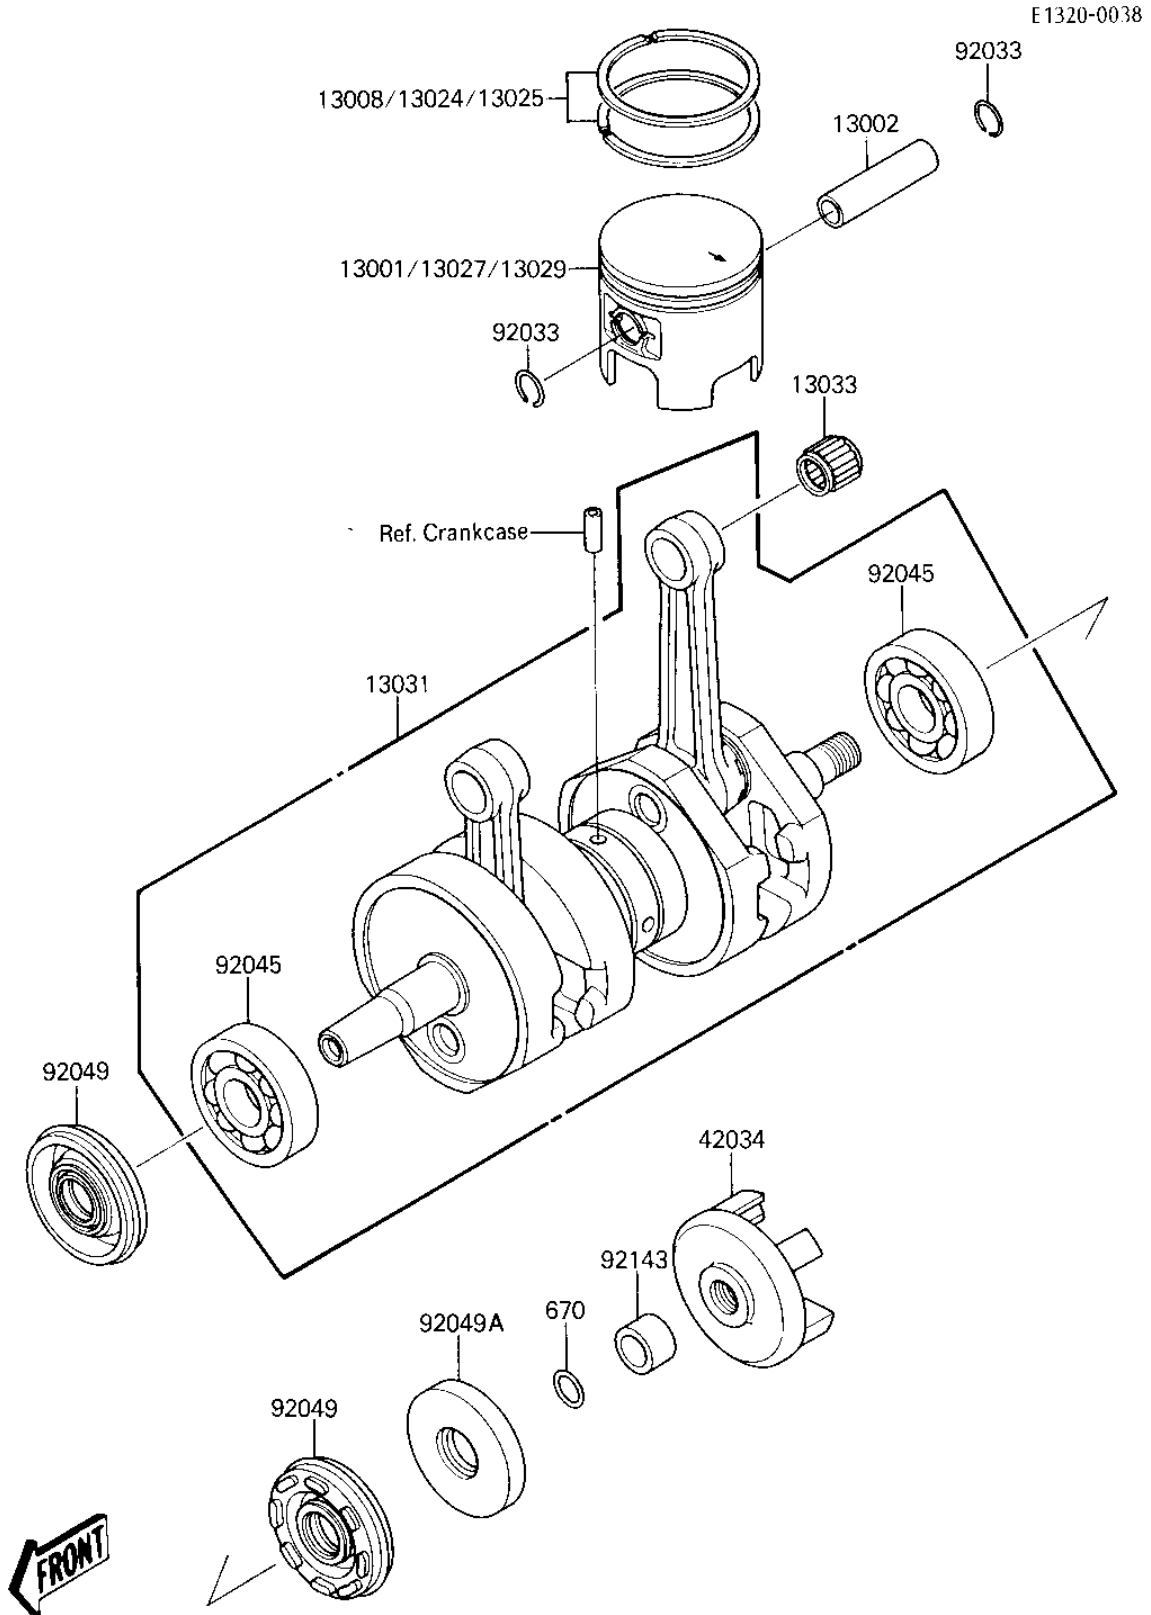

1987 JET SKI® 650 SX PARTS DIAGRAM

CRANKSHAFT/PISTON

1987 JET SKI® 650 SX PARTS LIST

CRANKSHAFT/PISTON

ITEM NAME	PART NUMBER	QUANTITY
PISTON-ENGINE,STD (Ref # 13001)	13001-3705	1
PIN-PISTON (Ref # 13002)	13002-017	1
RING-SET-PISTON,STD (Ref # 13008)	13008-3701	1
RING-SET-PISTON LL,O/ (Ref # 13024)	13024-3701	1
RING-SET-PISTON L,O/S (Ref # 13025)	13025-3701	1
PISTON-ENGINE LL,O/S (Ref # 13027)	13027-3703	1
PISTON-ENGINE L,O/S 0 (Ref # 13029)	13029-3703	1
CRANKSHAFT-COMP (Ref # 13031)	13031-3719	1
BEARING-SMALL END (Ref # 13033)	13033-1010	1
COUPLING (Ref # 42034)	42034-3705	1
CIRCLIP-PISTON PIN (Ref # 92033)	92036-015	1
BEARING,BALL,#6306 (Ref # 92045)	92045-037	1
SEAL-OIL,FWJ15307210 (Ref # 92049)	92049-3705	1
SEAL-OIL,S30726 (Ref # 92049A)	92049-3706	1
COLLAR (Ref # 92143)	92027-3713	1
"O" RING,14MM (Ref # 670)	670B2014	1