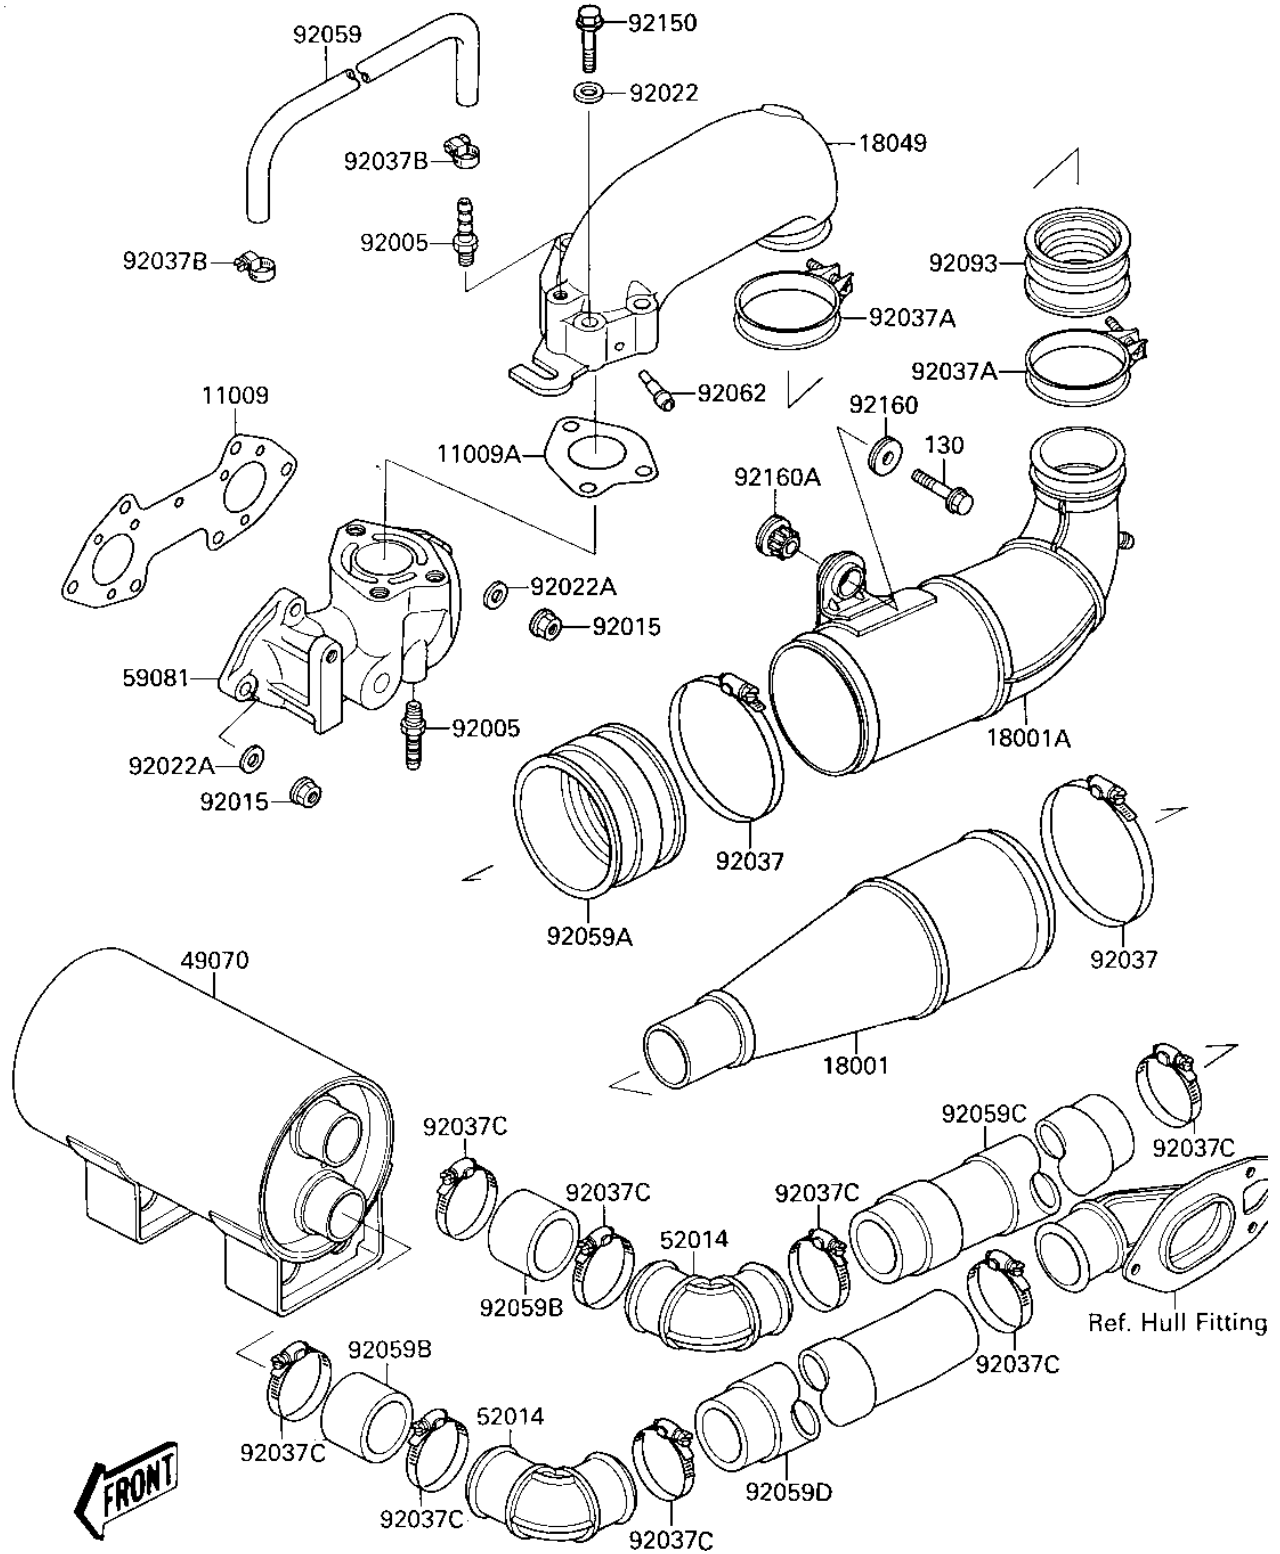

1987 JET SKI® 650 SX PARTS DIAGRAM

MUFFLER (KAW15907E788~)

E1140-0282

1987 JET SKI® 650 SX PARTS LIST

MUFFLER (KAW15907E788~)

ITEM NAME	PART NUMBER	QUANTITY
GASKET,EXHAUST MANIFO (Ref # 11009)	11009-3722	1
GASKET,EXHAUST PIPE (Ref # 11009A)	11060-3725	1
MUFFLER,BODY (Ref # 18001)	18001-3716	1
MUFFLER (Ref # 18001A)	18001-3720	1
PIPE-EXHAUST (Ref # 18049)	18049-3711	1
MUFFLER-COMP,WATER BO (Ref # 49070)	49070-3710	1
ELBOW (Ref # 52014)	52014-3702	1
MANIFOLD-EXHAUST (Ref # 59081)	59081-3705	1
JOINT,HOSE (Ref # 92005)	92005-3001	1
NUT,8MM (Ref # 92015)	92015-3709	1
WASHER (Ref # 92022)	92022-3742	1
WASHER (Ref # 92022A)	92022-1964	1
CLAMP,MAX 120,7MM (Ref # 92037)	92037-3733	1
CLAMP (Ref # 92037A)	92037-3740	1
CLAMP,HOSE (Ref # 92037B)	92037-504	1
CLAMP (Ref # 92037C)	92037-509	1
TUBE,JET PUMP,9X16X30 (Ref # 92059)	92059-3748	1
TUBE,MUFFLER CONNECTI (Ref # 92059A)	92059-3767	1
TUBE (Ref # 92059B)	92059-3807	1
TUBE (Ref # 92059D)	92059-3809	1
NOZZLE (Ref # 92062)	92062-3705	1
SEAL (Ref # 92093)	92093-3705	1
BOLT,10X50 (Ref # 92150)	92150-3723	1
DAMPER (Ref # 92160)	92160-3701	1
DAMPER (Ref # 92160A)	92160-3702	1
BOLT-FLANGED (Ref # 130)	130Z0845	1