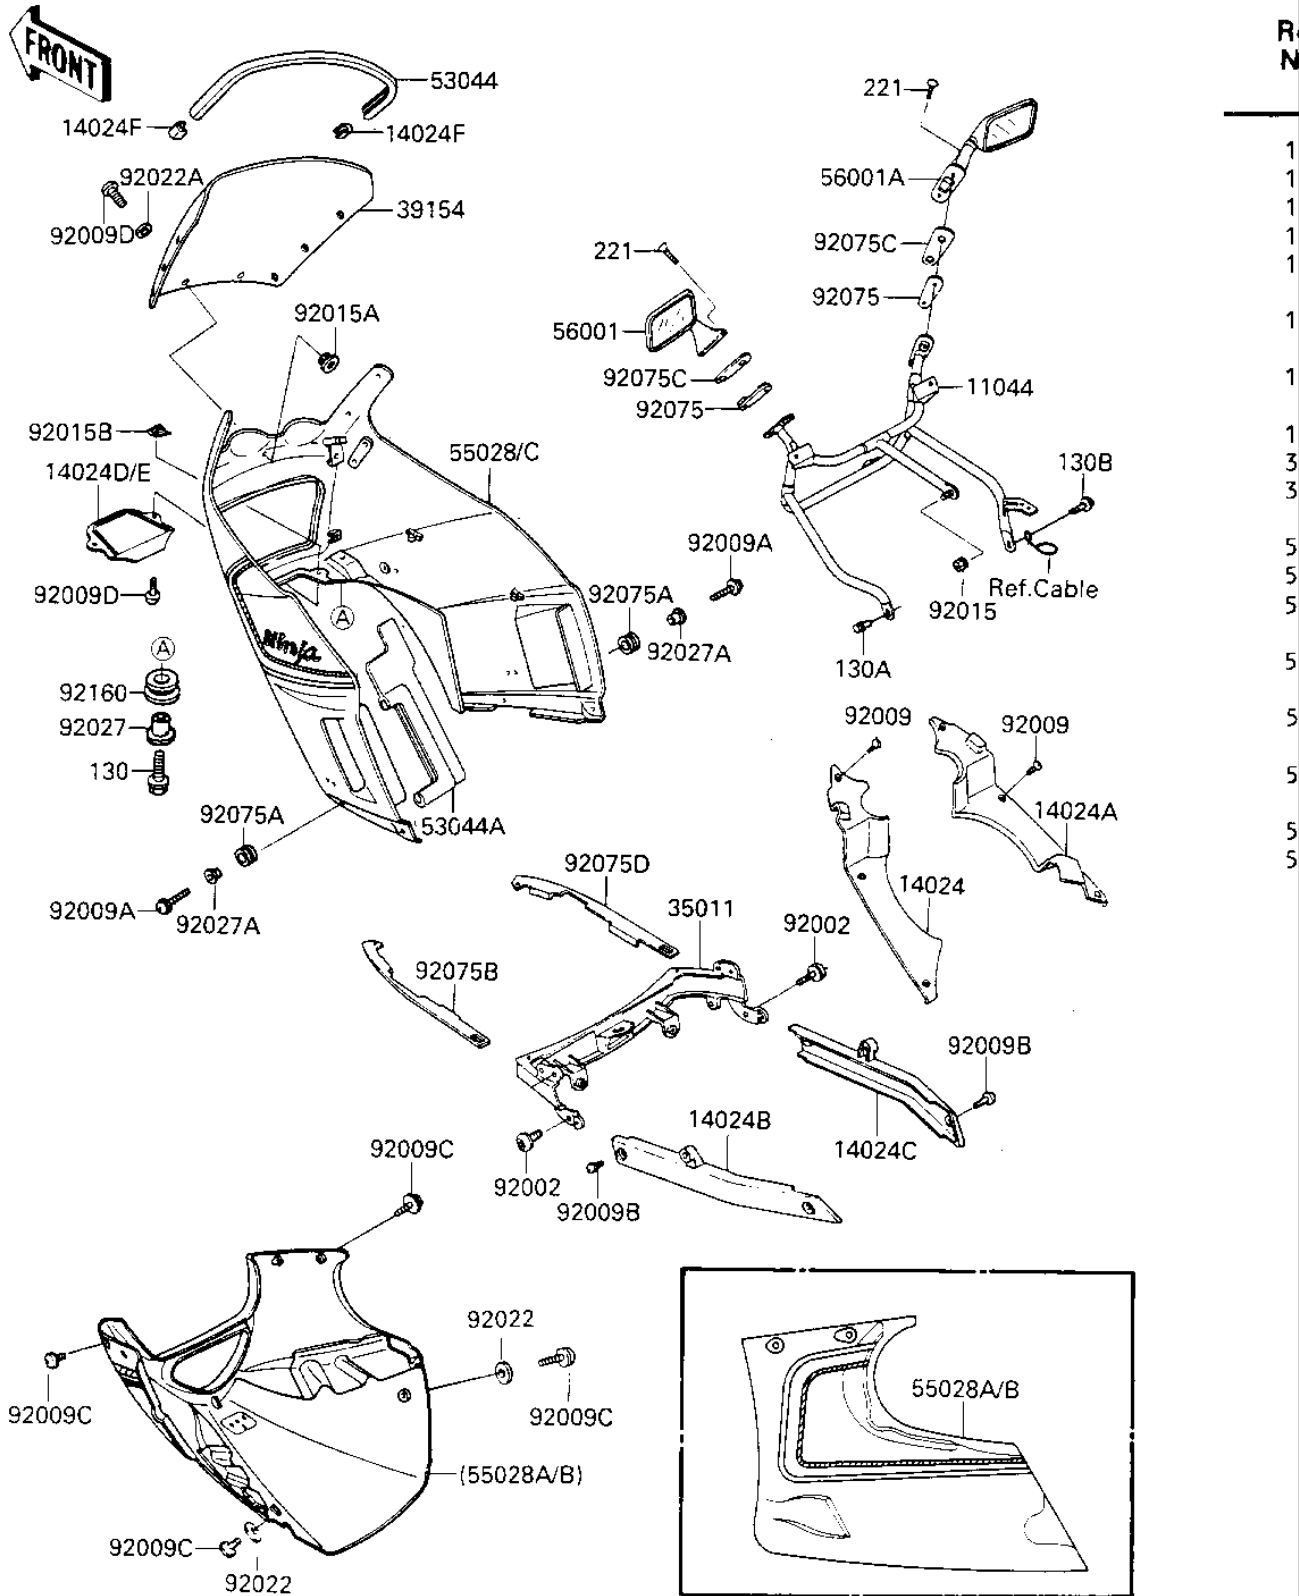

## 1987 NINJA® 600R PARTS DIAGRAM

FAIRING

140710002

## 1987 NINJA® 600R PARTS LIST

### FAIRING

ITEM NAME	PART NUMBER	QUANTITY
BRACKET,COWLING,UPP (Ref # 11044)	11044-1076	1
COVER,UPP,INNER,LH (Ref # 14024)	14025-1726	1
COVER,UPP,INNER,RH (Ref # 14024A)	14025-1727	1
COVER,SIDE PANEL,LH,S (Ref # 14024B)	14025-1732-X3	1
COVER,SIDE PANEL,RH,S (Ref # 14024C)	14025-1733-X3	1
COVER,HEAD LAMP BULB,P.A. (Can (Ref # 14024D)	14025-1735-R1	1
COVER,HEAD LAMP VALVE (Ref # 14024E)	14025-1735-6L	1
COVER,WINDSHIELD END (Ref # 14024F)	14025-1756	1
STAY,COWLING,LWR (Ref # 35011)	35011-1246-CE	1
WINDSHIELD (Ref # 39154)	39154-1105	1
TRIM,COWLING (Ref # 53044)	53044-1120	1
TRIM (Ref # 53044A)	53044-1135	1
COWLING,UPP,RED/GRAY (Ref # 550280)	55028-5320-X5	1
COWLING.,LWR,RED/GRAY (Ref # 55028P)	55048-5290-X5	1
55048-5230-X7 (Canada) (Ref # 55028S)	55028-5330-X7	1
55048-5281-R1 (Canada) (Ref # 55028T)	55028-5346-X7	1
MIRROR-ASSY,LH (Ref # 56001)	56001-1250	1
MIRROR-ASSY,RH (Ref # 56001A)	56001-1251	1
BOLT (Ref # 92002)	92002-1588	1
SCREW (Ref # 92009)	92009-1197	1
SCREW,6X20,BLACK (Ref # 92009A)	92009-1251	1
SCREW,6X14 (Ref # 92009B)	92009-1287	1
SCREW,6X14 (Ref # 92009C)	92009-1288	1
SCREW (Ref # 92009D)	92009-1654	1
NUT,FLANGED,8MM (Ref # 92015)	92015-1408	1
NUT,5MM,COWLING (Ref # 92015A)	92015-1343	1
NUT (Ref # 92015B)	92015-1710	1
WASHER,6.5X20X1.6.BLA (Ref # 92022)	92022-1346	1
WASHER,NYLON,5.3X11.5 (Ref # 92022A)	92022-1521	1

## 1987 NINJA® 600R PARTS LIST

FAIRING

ITEM NAME	PART NUMBER	QUANTITY
COLLAR,FUEL TANK FITT (Ref # 92027)	92027-1134	1
COLLAR (Ref # 92027A)	92027-1935	1
DAMPER,MIRROR (Ref # 92075)	92075-1492	1
DAMPER SIDE COVER (Ref # 9275A)	92075-1634	1
DAMPER,COWLING (Ref # 92075B)	92075-1707	1
DAMPER,MIRROR (Ref # 92075C)	92075-1745	1
DAMPER (Ref # 92075D)	92075-1759	1
DAMPER (Ref # 92160)	92160-1007	1
BOLT FLANGED (Ref # 130)	130C0625	1
BOLT-FLANGED,8X12,BLA (Ref # 130A)	130C0812	1
BOLT-FLANGED,8X16,BLA (Ref # 130B)	130C0816	1
SCREW-CSK-CROS,6X30 (Ref # 221)	221C0630	1