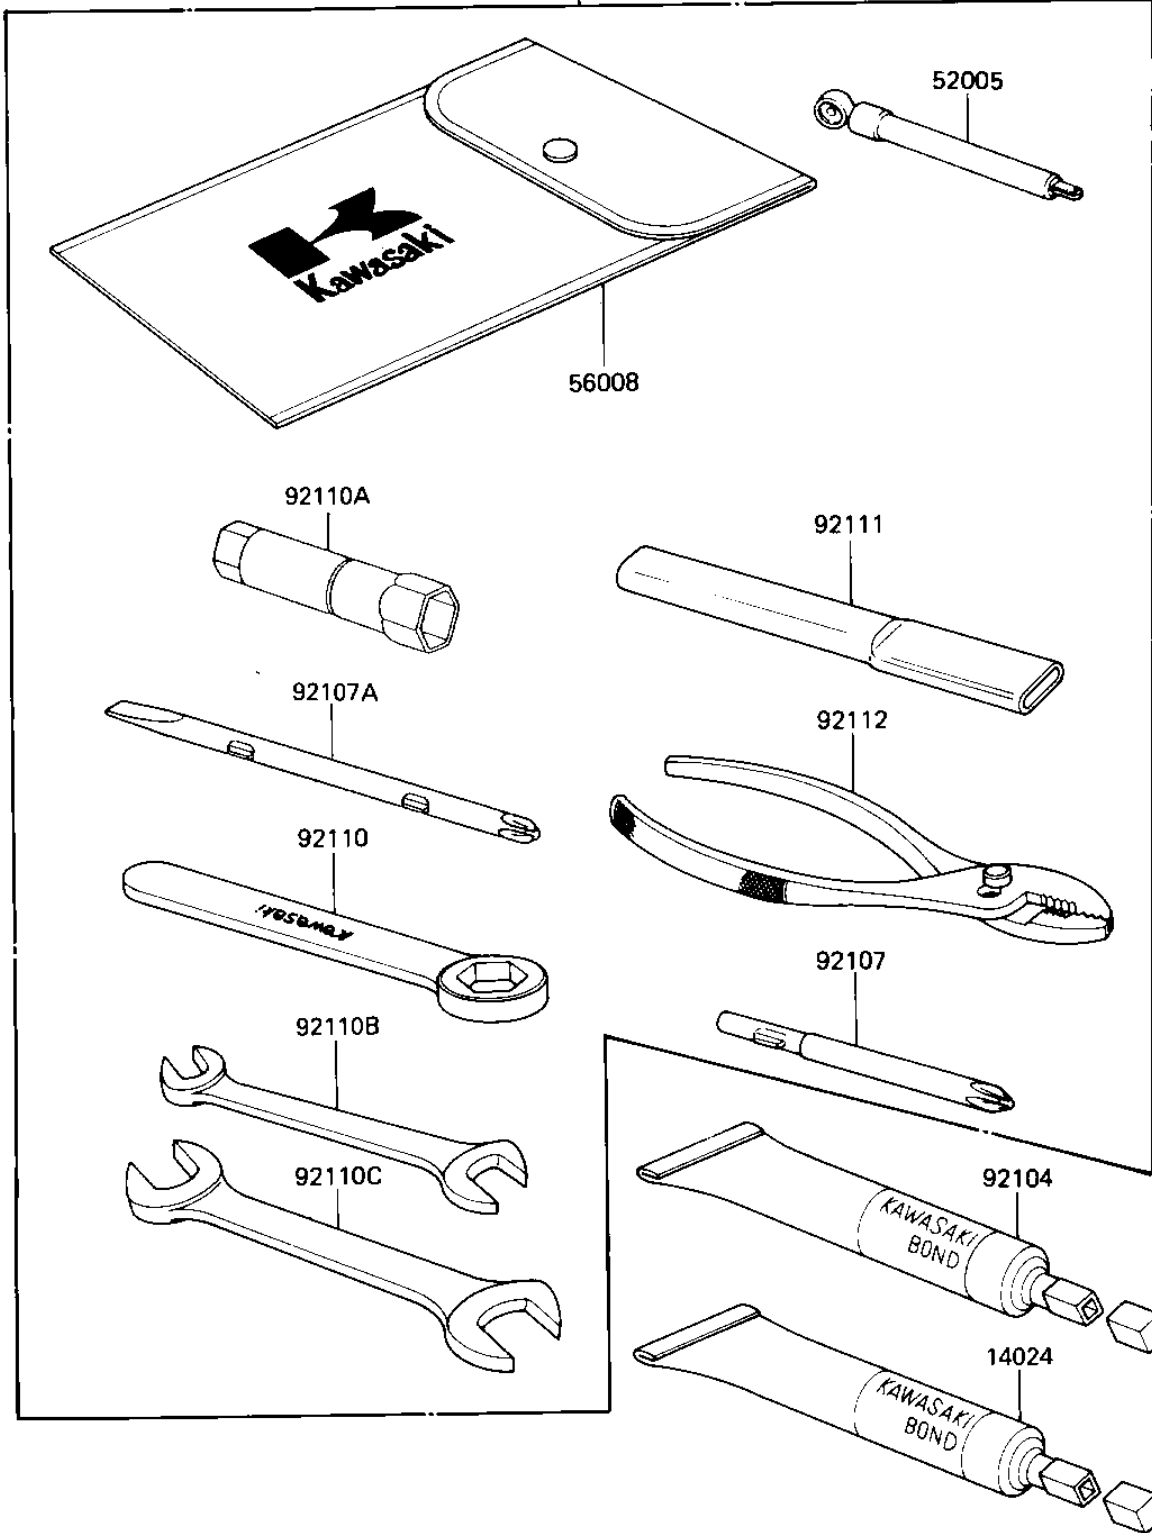

1987 NINJA® 600R PARTS DIAGRAM

OWNER TOOLS

56007

F201U*V21U

R
7
1
5
5
5
9
9
9
9
9
9
9
9

1987 NINJA® 600R PARTS LIST

OWNER TOOLS

ITEM NAME	PART NUMBER	QUANTITY
BOND,#10 (Ref # 14024)	56019-120	1
GAUGE,AIR,3.5KG/CM2 (Ref # 52005)	52005-1031	1
TOOLKIT (Ref # 56007)	56007-1301	1
BAG,TOOLKIT (Ref # 56008)	56008-1019	1
GASKET-LIQUID,BLACK (Ref # 92104)	92104-1003	1
SCREW DRIVER #3 PHLIP (Ref # 92107)	92107-005	1
92107-1052 (Canada) (Ref # 92107A)	92107-1051	1
TOOL-WRENCH,BOX END,2 (Ref # 92110)	92110-1150	1
TOOL-WRENCH (Ref # 92110A)	92110-1111	1
TOOL-WRENCH,OPEN END,10X12 (Ref # 92100B)	92110-1117	1
TOOL-WRENCH,OPEN END,14X17 (Ref # 92110C)	92110-1153	1
TOOL-BAR (Ref # 92111)	92111-1051	1
PLIERS,160MM (Ref # 92112)	92112-003	1