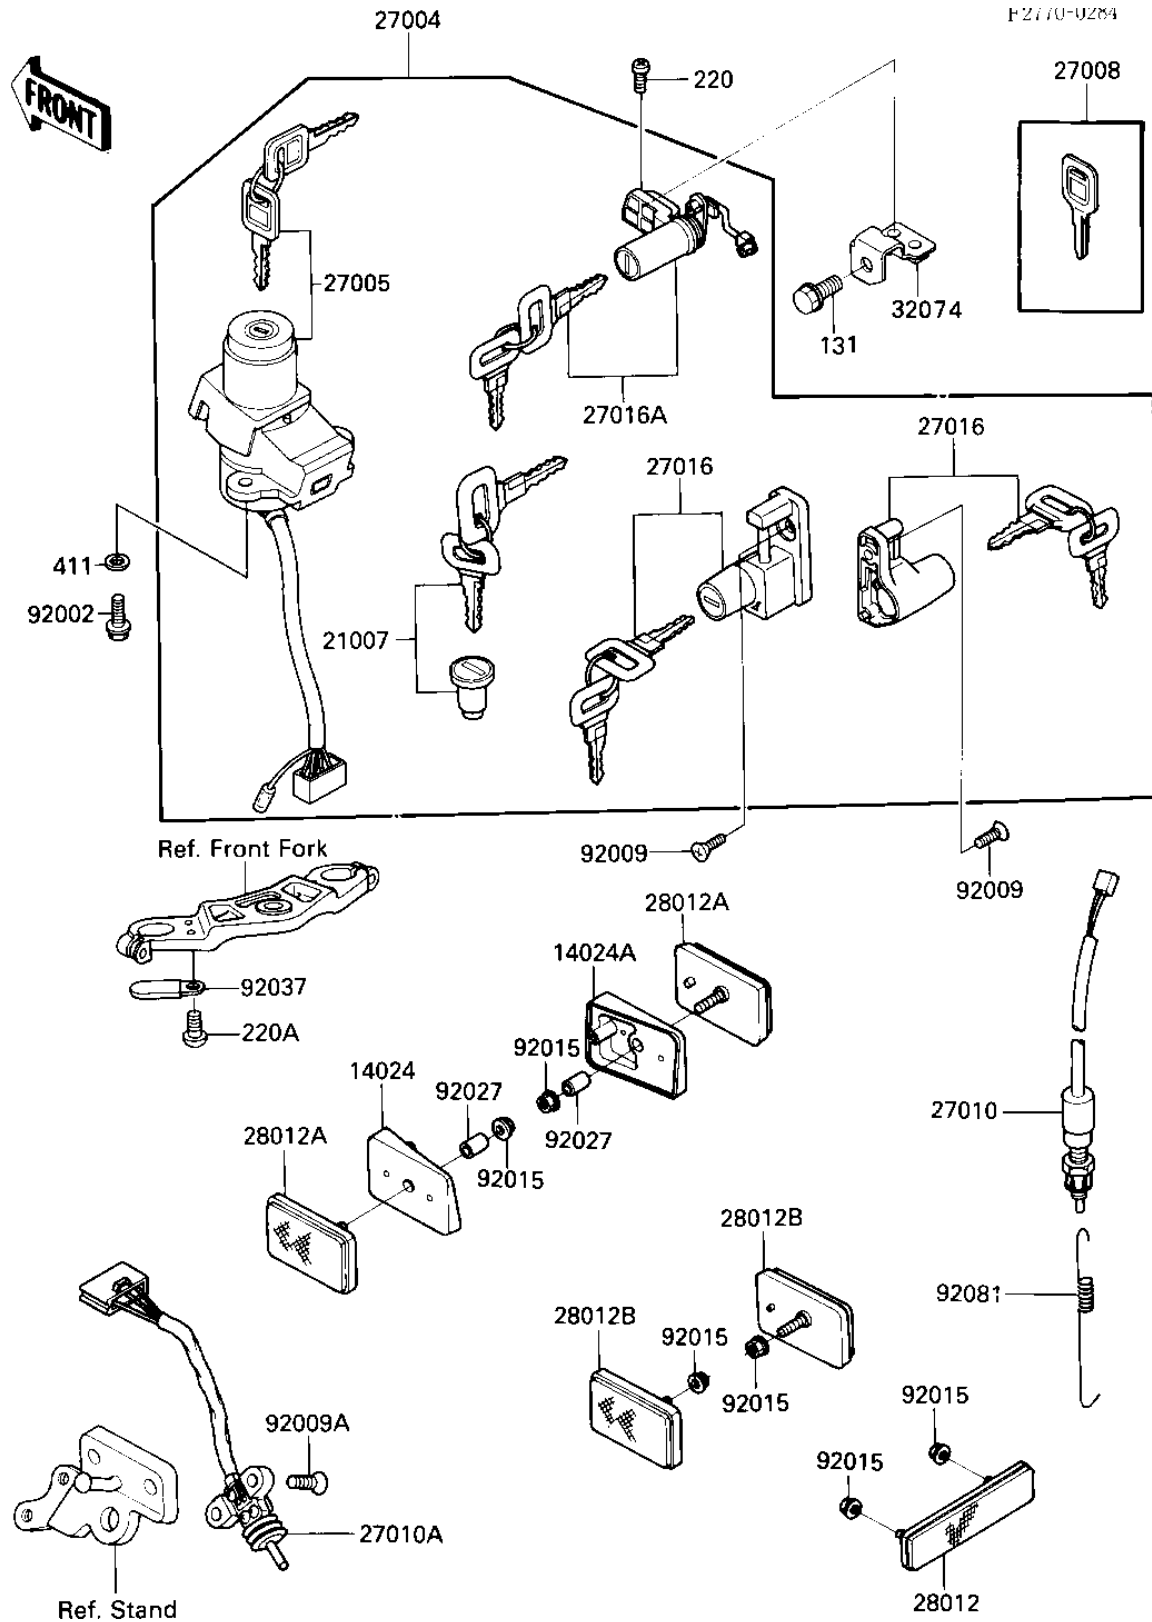

1987 NINJA® 600R PARTS DIAGRAM

IGNITION SWITCH/LOCKS/REFLECTORS

1987 NINJA® 600R PARTS LIST

IGNITION SWITCH/LOCKS/REFLECTORS

ITEM NAME	PART NUMBER	QUANTITY
COVER,REFLECTOR,FR (Ref # 14024)	14025-1886	1
COVER,REFLECTOR,FR (Ref # 14024A)	14025-1887	1
ROTOR,LOCK,TANK CAP (Ref # 21007)	21007-5012	1
SWITCH-ASSY (Ref # 27004)	27004-5326	1
SWITCH-ASSY-IGNITION (Ref # 27005)	27005-5074	1
KEY-LOCK,BLANK (Ref # 27008)	27008-1103	1
SWITCH,BRAKE LAMP (Ref # 27010)	27010-1093	1
SWITCH,SIDE STAND (Ref # 27010A)	27010-1225	1
LOCK-ASSY,HELMET (Ref # 27016)	27016-5091	1
LOCK-ASSY,SEAT (Ref # 27016A)	27016-5093	1
REFLECTOR,REAR REFLEX (Ref # 28012)	28012-1005	1
REFLECTOR-REFLEX,FR (Ref # 28012A)	28012-1052	1
REFLECTOR-REFLEX,RR (Ref # 28012B)	28012-1054	1
BRACKET-LOCK,SEAT (Ref # 32074)	32074-1121	1
BOLT (Ref # 92002)	92002-1333	1
SCREW,5X16 (Ref # 92009)	92009-1305	1
SCREW (Ref # 92009A)	92009-1459	1
NUT,FLANGED,5MM (Ref # 92015)	92015-1259	1
COLLAR,5X8X14.5 (Ref # 92027)	92027-1789	1
CLAMP,WIRING HARNESS (Ref # 92037)	92037-1539	1
SPRING,BRAKE LAMP SWI (Ref # 92081)	92081-1704	1
BELT,FLANGED,6X12 (Ref # 131)	131B0612	1
SCREW PAN HEAD 5X12 (Ref # 220)	220B0512	1
SCREW-PAN-CROS (Ref # 220A)	220C0510	1
WASHER PLAIN 6MM (Ref # 411)	410B0600	1