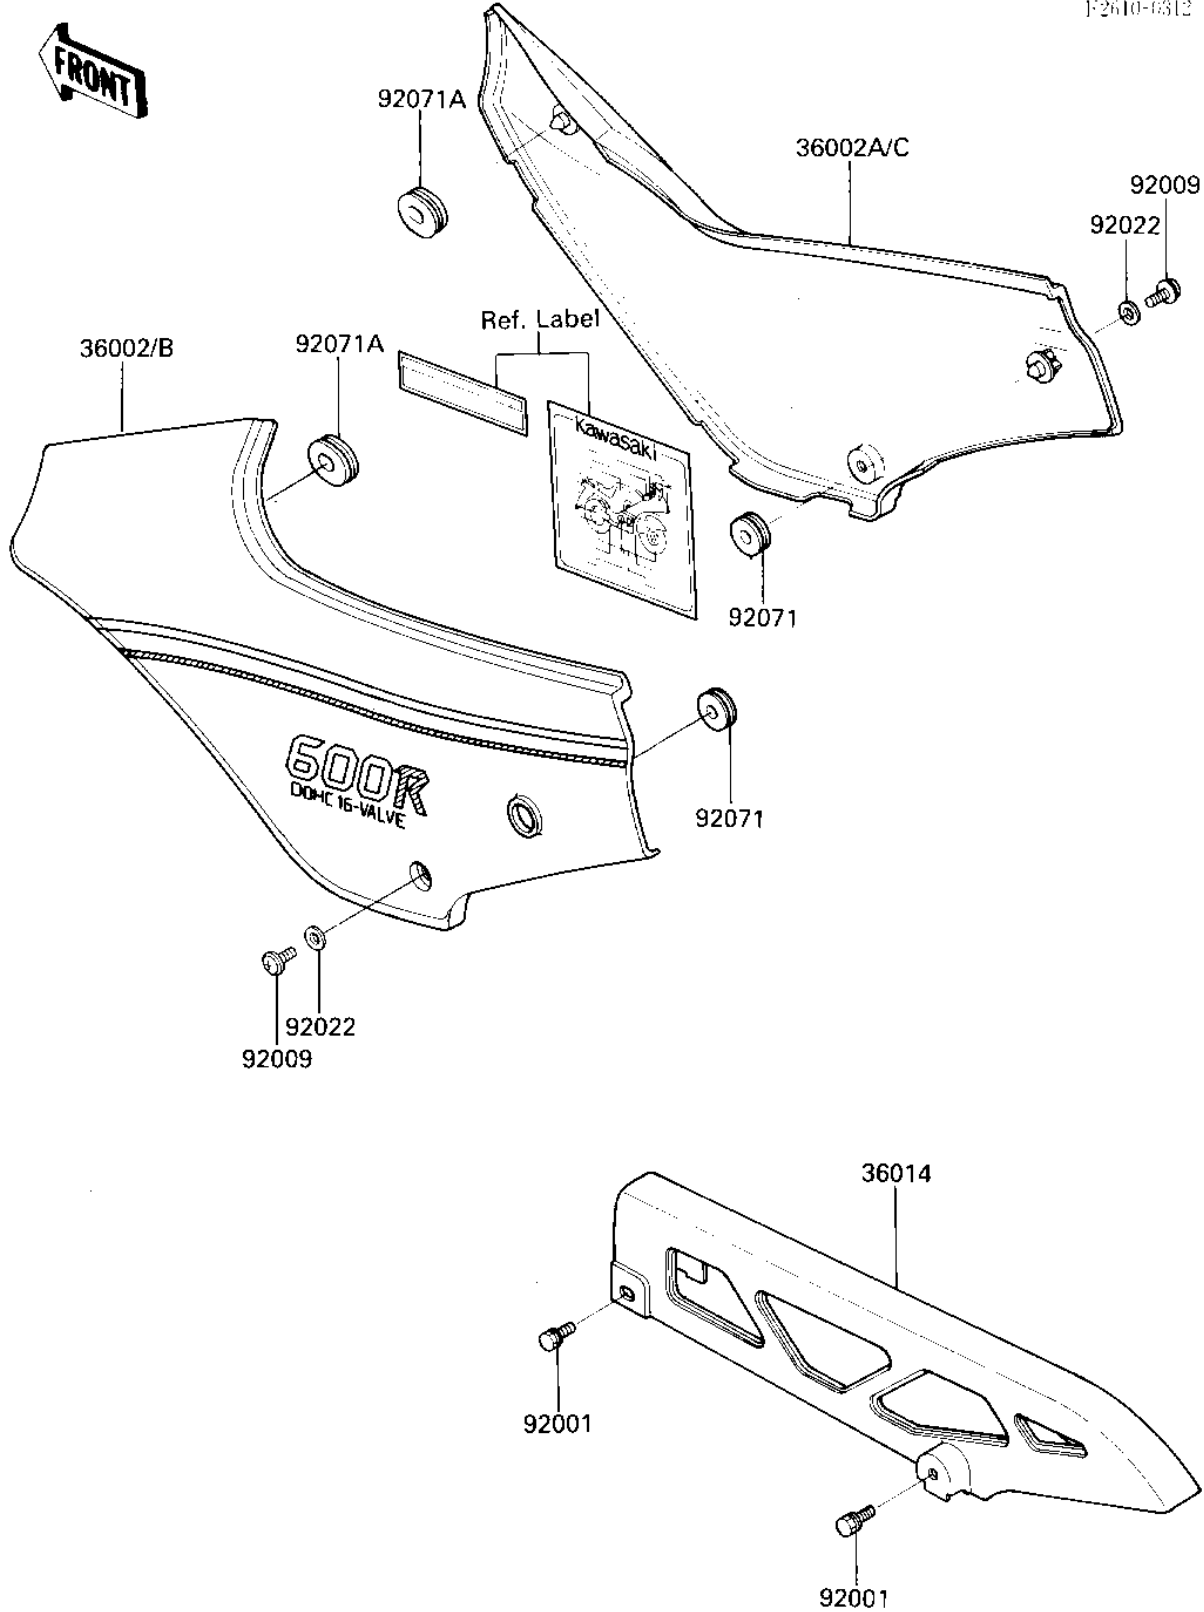

1987 NINJA® 600R PARTS DIAGRAM

SIDE COVERS/CHAIN COVER

1F2610-6312

1987 NINJA® 600R PARTS LIST

SIDE COVERS/CHAIN COVER

ITEM NAME	PART NUMBER	QUANTITY
COVER-SIDE,LH,RED/GRA (Ref # 36002)	36002-5383-X5	1
COVER-SIDE,RH,RED/GRA (Ref # 36002A)	36002-5384-X5	1
COVER-SIDE,LH,BLUE/WHITE (Cana (Ref # 36002B)	36002-5395-X7	1
COVER-SIDE,RH,BLUE/WHITE (Cana (Ref # 36002C)	36002-5396-X7	1
CASE-CHAIN (Ref # 36014)	36014-1121	1
BOLT,6X12,BLACK (Ref # 92001)	92001-1956	1
SCREW,6X14 (Ref # 92009)	92009-1288	1
WASHER,6.5X16X1.0 (Ref # 92022)	92022-1654	1
GROMMET (Ref # 92071)	92071-056	1
GROMMET,SIDE COVER (Ref # 92071A)	92071-1043	1