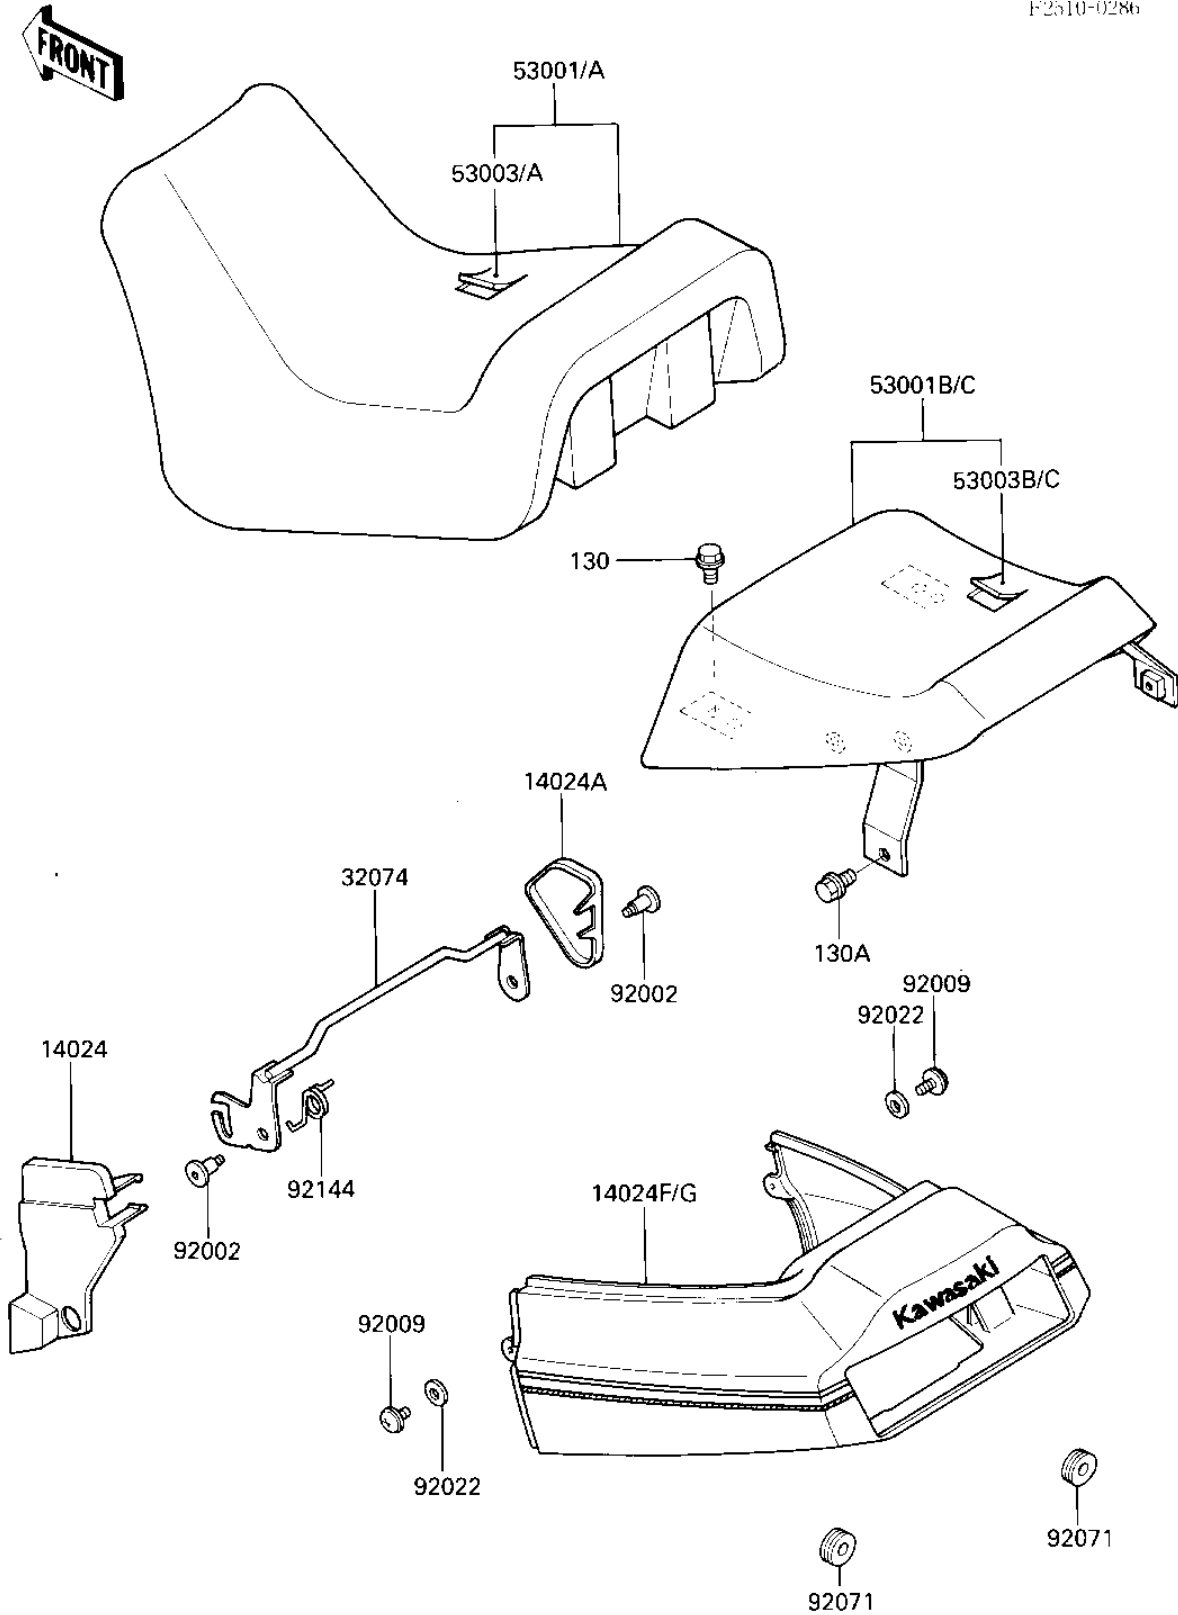

1987 NINJA® 600R PARTS DIAGRAM

SEAT/SEAT COVERS

F2510-0286

R	N
1	
1	
1	
1	
3	
5	
5	
5	
5	
5	
5	
5	
5	
9	
9	
9	
9	
9	
9	

1987 NINJA® 600R PARTS LIST

SEAT/SEAT COVERS

ITEM NAME	PART NUMBER	QUANTITY
COVER,SEAT LOCK,LH (Ref # 14024)	14024-1051	1
COVER,SEAT LOCK,RH (Ref # 14024A)	14024-1052	1
COVER,SEAT,RED/GRAY (Ref # 14024F)	14025-5270-X5	1
COVER,SEAT,BLUE/WHITE (Canada) (Ref # 14024G)	14025-5271-X7	1
BRACKET-LOCK,SEAT (Ref # 32074)	32074-1113	1
SEAT-ASSY,FR,RED (Canada) (Ref # 53001)	53001-1415-NH	1
SEAT-ASSY,FR,BLACK (Ref # 53001A)	53001-1415-N3	1
SEAT-ASSY,RR,BLUE (Canada) (Ref # 53001B)	53001-1416-NH	1
SEAT-ASSY,RR,BLACK (Ref # 53001C)	53001-1416-N3	1
LEATHER,FRONT SEAT,BLUE (Canad (Ref # 53003)	53003-1130-NH	1
LEATHER,FRONT SEAT,BL (Ref # 53003A)	53003-1130-N3	1
LEATHER,FRONT SEAT,BLUE (Canad (Ref # 53003B)	53003-1131-NH	1
LEATHER,REAR SEAT,BLA (Ref # 53003C)	53003-1131-N3	1
BOLT (Ref # 92002)	92002-1616	1
SCREW,6X14 (Ref # 92009)	92009-1288	1
WASHER,6.5X16X1.0 (Ref # 92022)	92022-1654	1
GROMMET (Ref # 92071)	92071-056	1
SPRING (Ref # 92144)	92144-1086	1
BOLT (Ref # 130)	130B0612	1
BOLT,FLANGED,8X14 (Ref # 130A)	130G0814	1