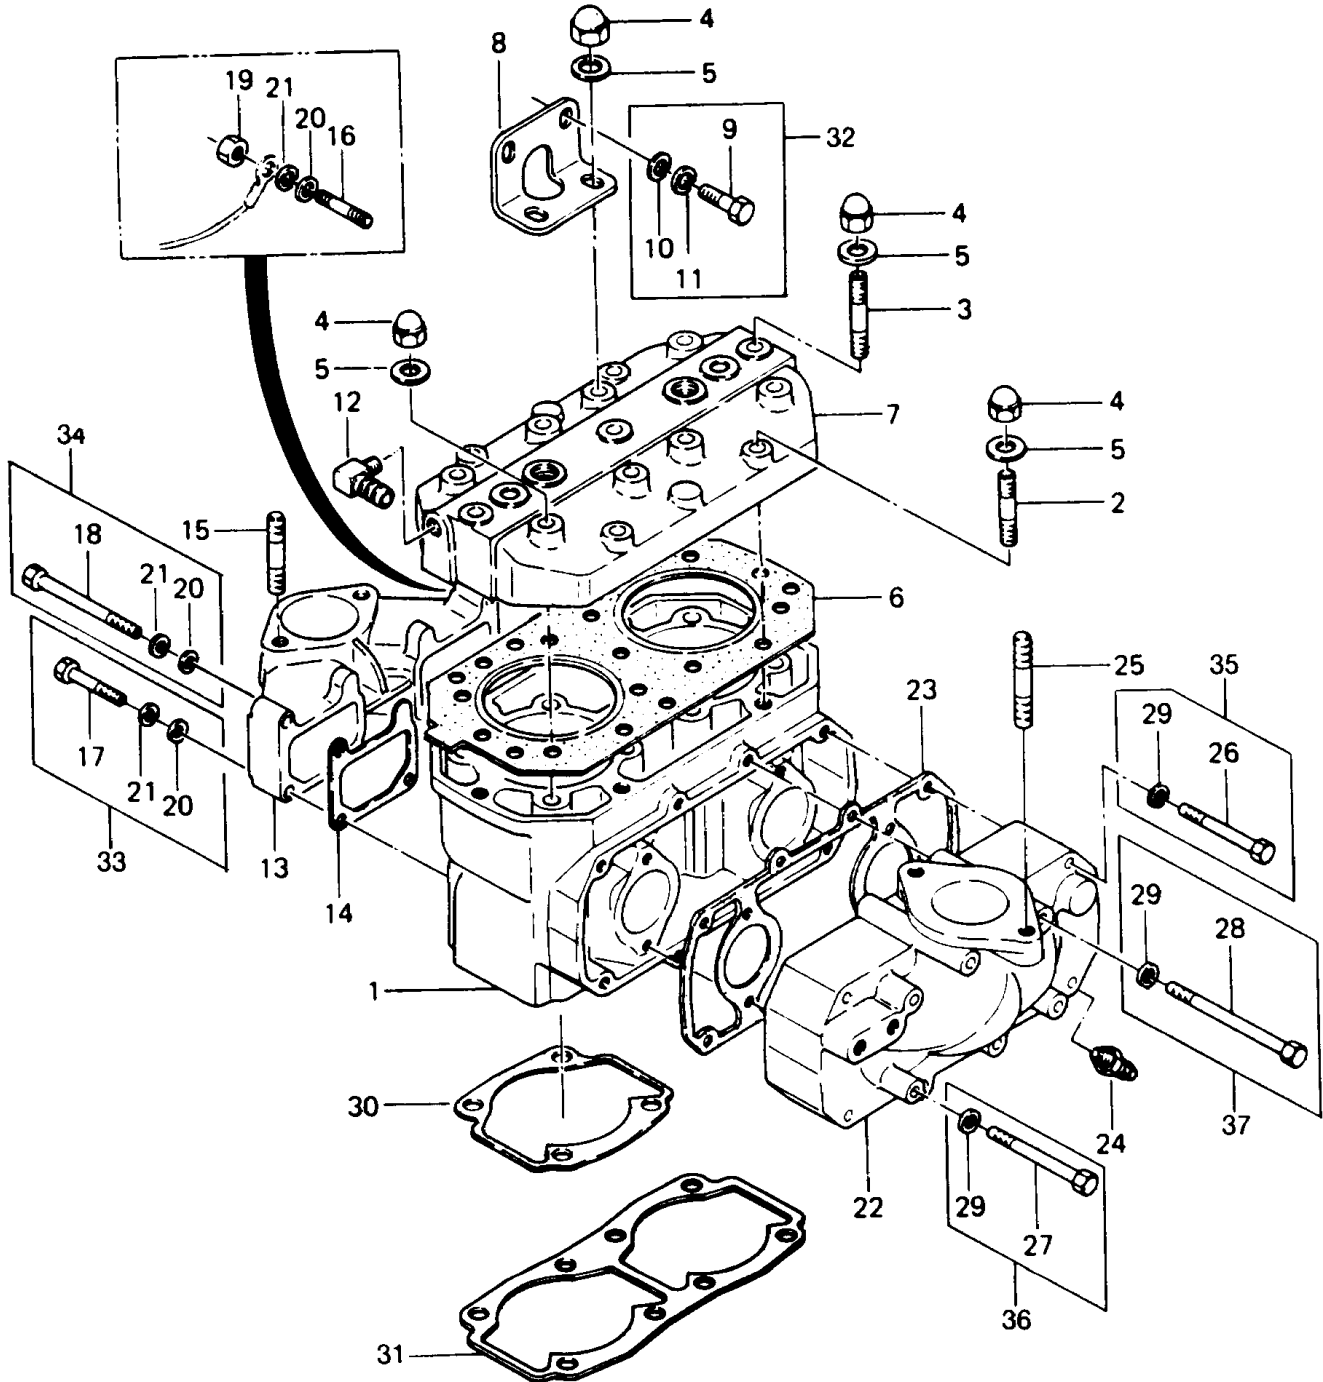

## 1987 JET SKI® JS440 PARTS DIAGRAM

Cylinder Head/Cylinder

## 1987 JET SKI® JS440 PARTS LIST

Cylinder Head/Cylinder

ITEM NAME	PART NUMBER	QUANTITY
WASHER-PLAIN,6MM (Ref # 10)	411S0600	1
WASHER-SPRING,6MM (Ref # 11)	461S0600	2
ELBOW (Ref # 12)	52014-3002	1
MANIFOLD-INTAKE (Ref # 13)	59076-505-YR	1
GASKET,INTAKE (Ref # 14)	16062-510	1
BOLT-STUD,8X35 (Ref # 15)	172R0835	2
BOLT-STUD,6X35 (Ref # 16)	171R0635	1
BOLT,6X35 (Ref # 17)	110R0635	1
BOLT,6X70 (Ref # 18)	110R0670	2
NUT-HEX,6MM (Ref # 19)	311R0600	1
WASHER-PLAIN-SMALL,6MM (Ref # 20)	410S0600	2
MANIFOLD-EXHAUST (Ref # 22)	59081-504-YR	1
GASKET,EXHAUST MANIFOLD (Ref # 23)	11009-3023	1
FITTING,HOSE (Ref # 24)	92005-3001	1
BOLT,6X50 (Ref # 26)	110R0650	1
BOLT,6X85 (Ref # 28)	110R0685	1
GASKET,CYLINDER (Ref # 30)	11009-505	1
CYLINDER-ENGINE (Ref # 1)	11005-3025-YR	1
STUD,8X42 (Ref # 2)	92004-3016	1
STUD,8X50 (Ref # 3)	92004-3017	1
NUT,CAP,8MM (Ref # 4)	92015-3003	1
WASHER-PLAIN,8MM (Ref # 5)	411S0800	1
GASKET-HEAD (Ref # 6)	11004-3019	1
HEAD-COMP-CYLINDER (Ref # 7)	11008-3002-YR	1
BRACKET (Ref # 8)	11034-3011	1
BOLT,6X14 (Ref # 9)	110R0614	1