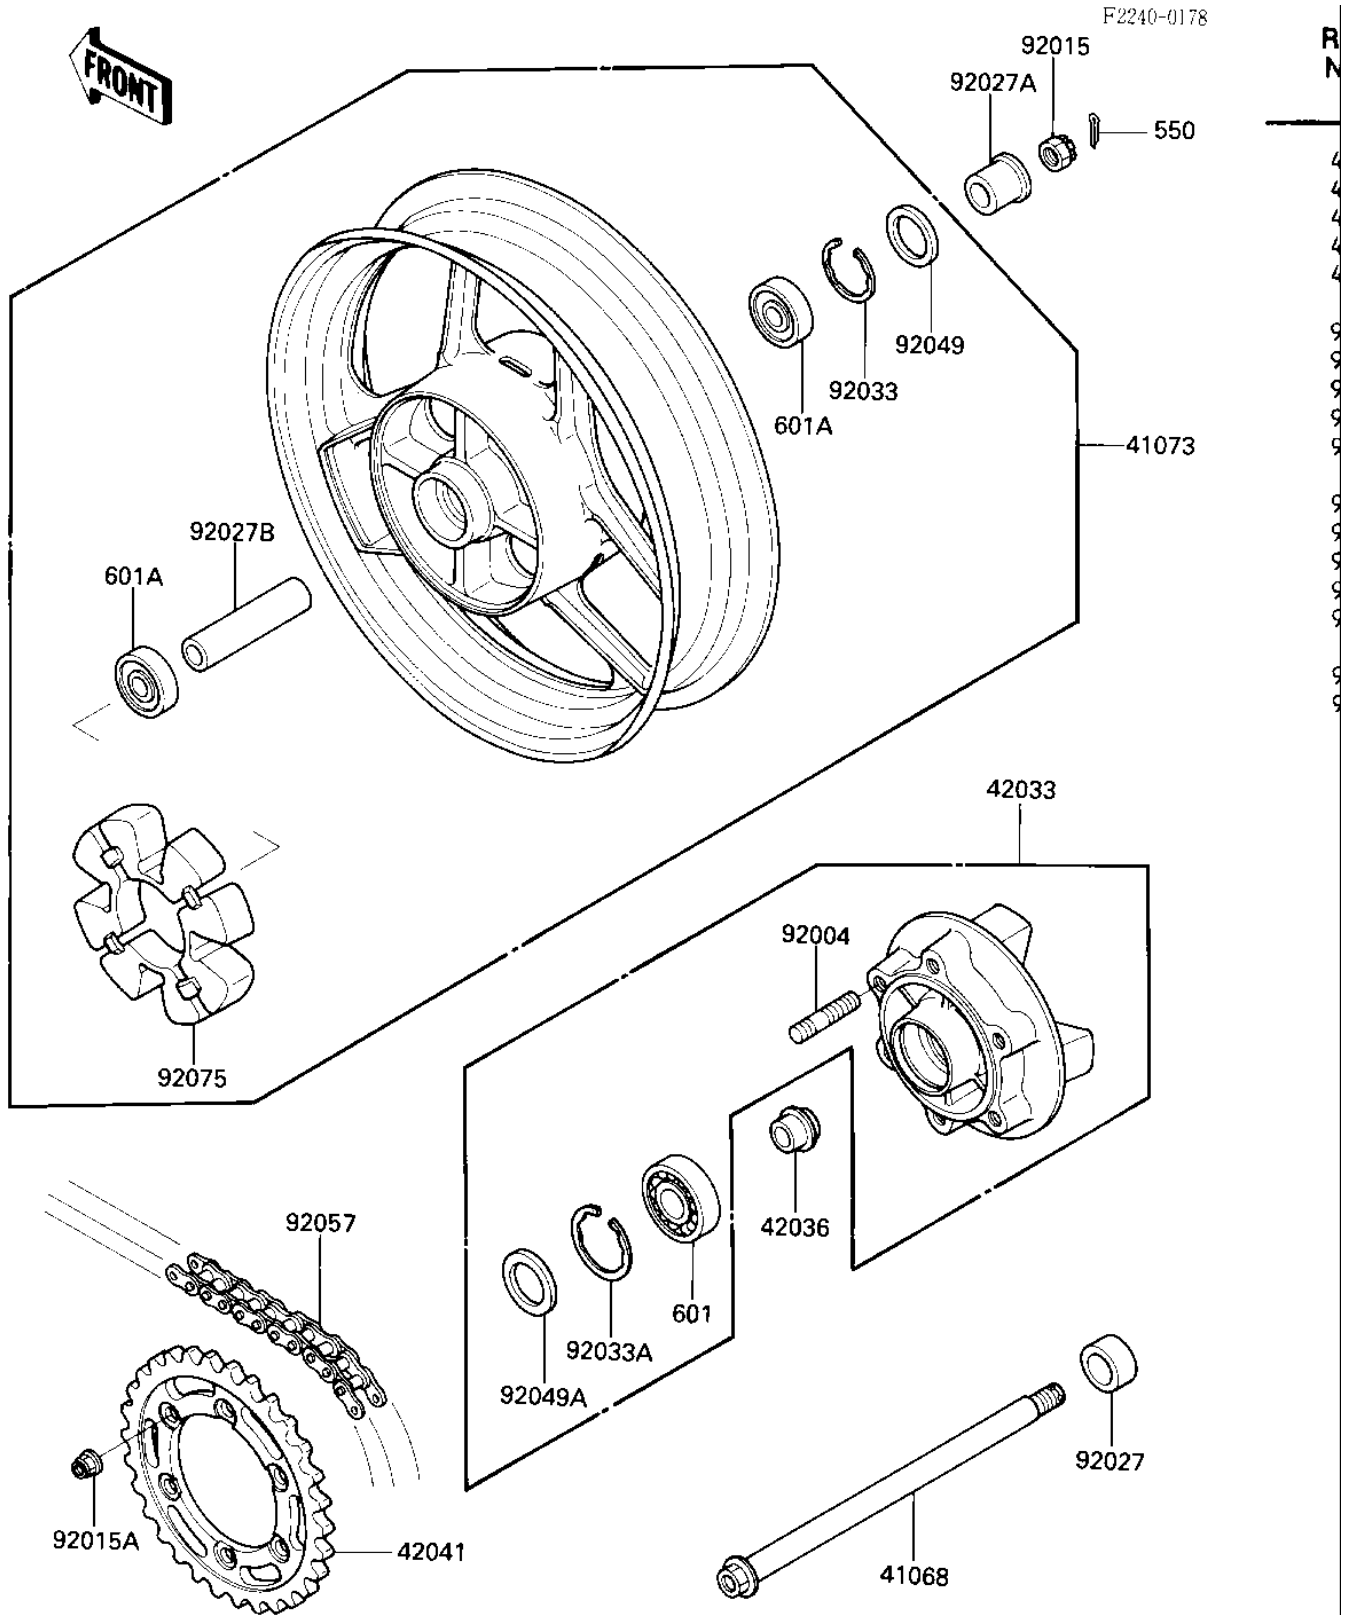

1987 NINJA® 600R PARTS DIAGRAM

REAR WHEEL/HUB/CHAIN

1987 NINJA® 600R PARTS LIST

REAR WHEEL/HUB/CHAIN

ITEM NAME	PART NUMBER	QUANTITY
AXLE,RR (Ref # 41068)	41068-1192	1
WHEEL-ASSY,RR,WHITE N (Ref # 41073)	41073-1310-T6	1
COUPLING-ASSY,RR HUB (Ref # 42033)	42033-1114	1
SLEEVE,RR HUB,L=26 (Ref # 42036)	42036-1149	1
SPROCKET-HUB,39T (Ref # 42041)	42041-1287	1
STUD,10X24 (Ref # 92004)	92004-1146	1
NUT CASTLE 16M/M (Ref # 92015)	42045-014	1
NUT,FLANGED,10MM (Ref # 92015A)	92015-1502	1
COLLAR,RR AXLE,L=20 (Ref # 92027)	92027-1874	1
COLLAR,RR AXLE,L=28 (Ref # 92027A)	92027-1875	1
COLLAR,L=106 (Ref # 92027B)	92027-1876	1
CIRCLIP,47M/M (Ref # 92033)	92033-1042	1
RING,SNAP,56.2M/M (Ref # 92033A)	92033-1043	1
OIL SEAL,AG1556E0 (Ref # 92049)	92049-1056	1
SEAL OIL TWC35527 (Ref # 92049A)	92052-006	1
DR CHAIN EK50KVDO 102 (Ref # 92057)	92057-1189	1
DAMPER,SHOCK,RR HUB (Ref # 92075)	92075-1687	1
PIN-COTTER,4.0X35 (Ref # 550)	550D4035	1
BEARING BALL #6205 (Ref # 601)	601B6205	1
BRG,BALL,#6303ZZC3 (Ref # 601A)	601B6303ZZ	1