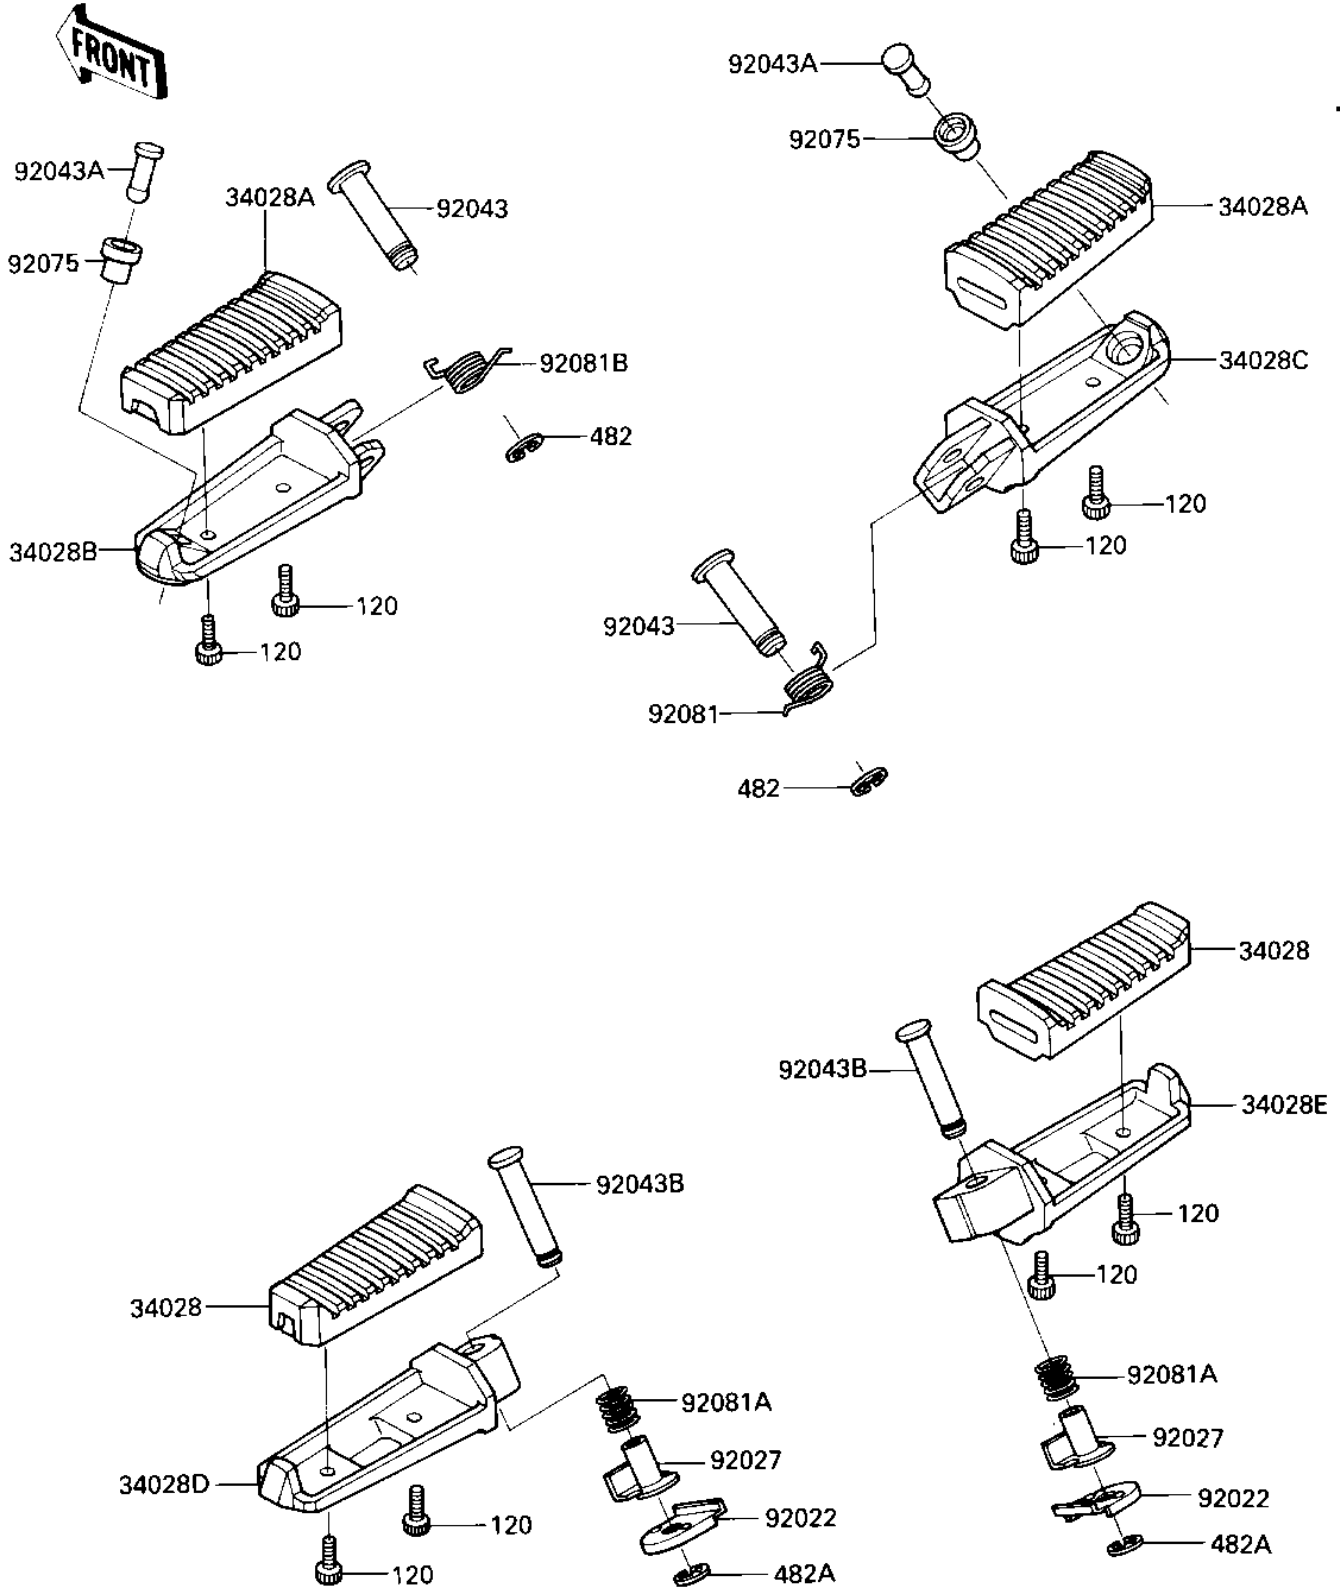

## 1987 NINJA® 600R PARTS DIAGRAM

### FOOTRESTS

F2160-0138

## 1987 NINJA® 600R PARTS LIST

### FOOTRESTS

ITEM NAME	PART NUMBER	QUANTITY
STEP,RR,RUBBER (Ref # 34028)	34028-1060	1
STEP,FR,RUBBER (Ref # 34028A)	34028-1118	1
STEP,FR,LH (Ref # 34028B)	34028-1119	1
STEP,FR,RH (Ref # 34028C)	34028-1120	1
STEP,RR,LH (Ref # 34028D)	34028-1121	1
STEP,RR,RH (Ref # 34028E)	34028-1122	1
WASHER,STEP,RR (Ref # 92022)	92022-1507	1
COLLAR,STEP (Ref # 92027)	92027-1732	1
PIN,12X42.5 (Ref # 92043)	92043-1145	1
PIN,BANK SENSOR (Ref # 92043)	92043-1219	1
PIN,6X38.5 (Ref # 92043B)	92043-1238	1
DAMPER,BANK SENSOR (Ref # 92075)	92075-1597	1
SPRING,STEP RETURN,RH (Ref # 92081)	92144-1568	1
SPRING,STEP,RR (Ref # 92081A)	92081-1612	1
SPRING,STEP RETURN,LH (Ref # 92081B)	92144-1567	1
BOLT-SOCKET (Ref # 120)	120Z0514	1
RING, SNAP (Ref # 482)	482L0100	1
CIRCLIP-TYPE-E,5MM (Ref # 482A)	482L5000	1