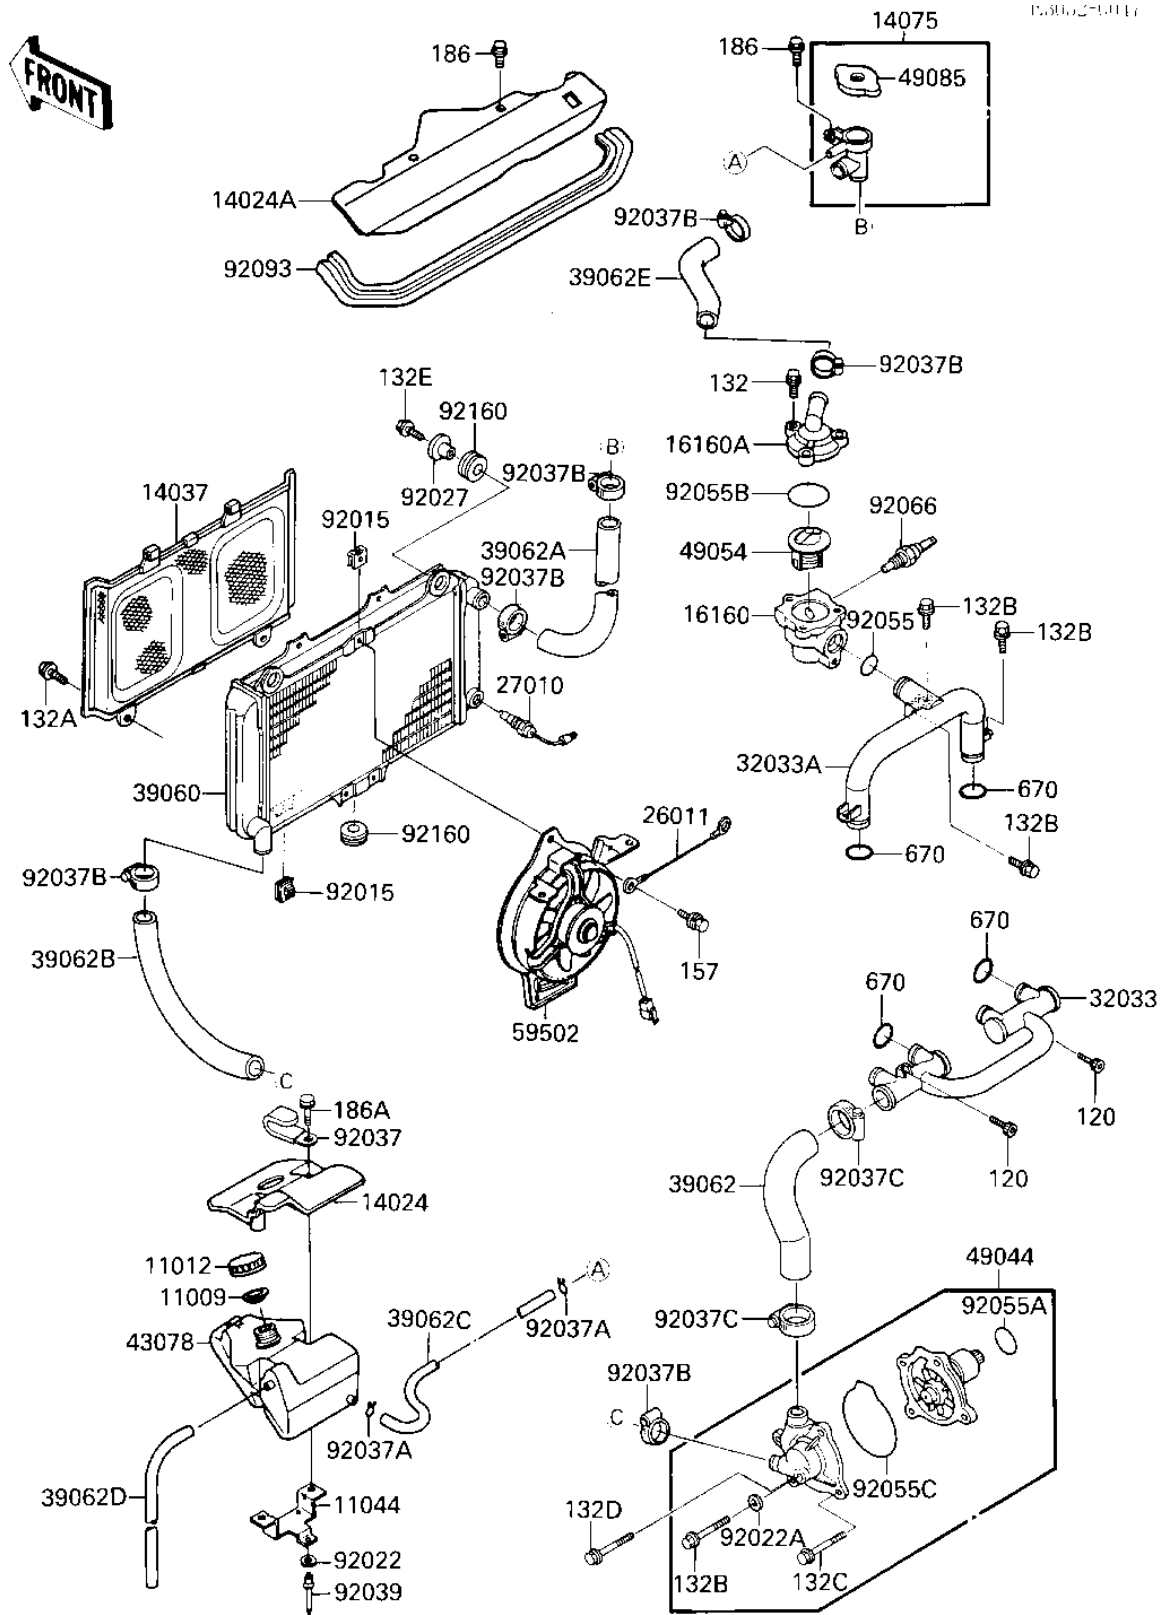

## 1987 NINJA® 600R PARTS DIAGRAM

RADIATOR/FAN/WATER PUMP

## 1987 NINJA® 600R PARTS LIST

### RADIATOR/FAN/WATER PUMP

ITEM NAME	PART NUMBER	QUANTITY
GASKET,RESERVE TANK (Ref # 11009)	11009-1145	1
CAP,RESERVE TANK (Ref # 11012)	11012-1084	1
BRACKET,RESERVOIR (Ref # 11044)	11044-1170	1
COVER (Ref # 14024)	14024-1090	1
COVER,RADIATOR (Ref # 14024A)	14024-1137	1
SCREEN (Ref # 14037)	14037-1083	1
CAP-ASSY (Ref # 14075)	14075-1061	1
BODY,THERMOSTAT,LWR (Ref # 16160)	16160-1092	1
BODY (Ref # 16160A)	16160-1129	1
WIRE-LEAD,GROUND (Ref # 26011)	26011-1360	1
SWITCH,FAN (Ref # 27010)	27010-1180	1
PIPE (Ref # 32033)	32033-1593	1
PIPE (Ref # 32033A)	32033-1594	1
RADIATOR (Ref # 39060)	39060-1067	1
HOSE-COOLING (Ref # 39062)	39062-1111	1
HOSE-COOLING (Ref # 39062A)	39062-1113	1
HOSE-COOLING (Ref # 39062B)	39062-1114	1
HOSE-COOLING (Ref # 39062C)	39062-1269	2
HOSE-COOLING (Ref # 39062E)	39062-1130	1
RESERVOIR (Ref # 43078)	43078-1062	1
PUMP-WATER (Ref # 49044)	49044-1054	1
THERMOSTAT (Ref # 49054)	49054-1055	1
CAP-ASSY-PRESSURE (Ref # 49085)	49085-1003	1
FAN-ASSY (Ref # 59502)	59502-1057	1
NUT (Ref # 92015)	92015-1487	1
WASHER,5.2X16X16X1.2T (Ref # 92022)	25009-004	1
WASHER,6MM (Ref # 92022A)	92022-1627	1
COLLAR,FUEL TANK FITT (Ref # 92027)	92027-1134	1
CLAMP,WIRING HARNESS (Ref # 92037)	92037-1069	1