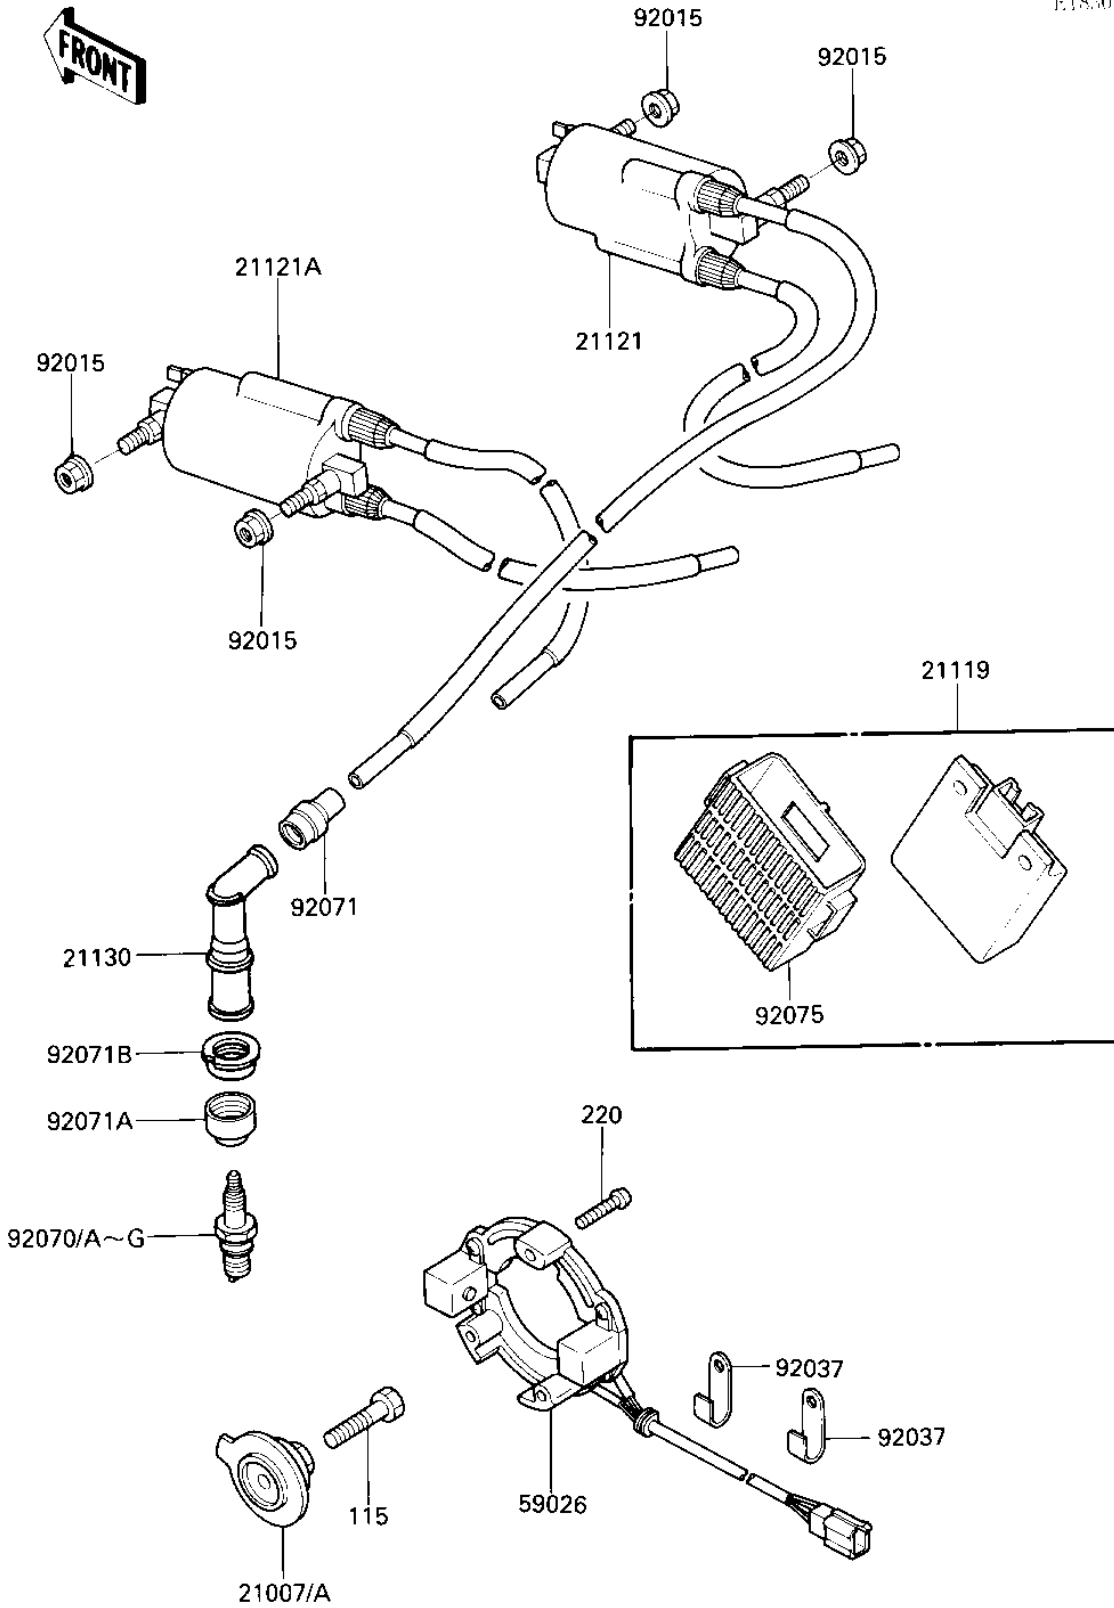

## 1987 NINJA® 600R PARTS DIAGRAM

IGNITION

E1830-0229

## 1987 NINJA® 600R PARTS LIST

### IGNITION

ITEM NAME	PART NUMBER	QUANTITY
ROTOR,PULSING COIL (Ref # 21007)	21007-1130	1
ROTOR,PULSING COIL (Ref # 21007A)	21007-1135	1
IGNITER (Ref # 21119)	21119-1167	1
COIL-IGNITION,#1&#4 (Ref # 21121)	21121-1132	1
COIL-IGNITION,#2&#3 (Ref # 21121A)	21121-1133	1
CAP-SPARK PLUG (Ref # 21130)	21130-1057	1
COIL-PULSING (Ref # 59026)	59026-1068	1
NUT-6MM (Ref # 92015)	92015-1078	1
CLAMP,WIRING HARNESS (Ref # 92037)	21126-008	1
SPARK PLUG D8EA (Ref # 92070A)	D8EA	1
SPARK PLUG DR8ES (Canada) (Ref # 92070B)	92070-1019	1
UNAVAILABLE IN PRICE BOOK (Ref # 92070D)	92070-1034	1
SPARK PLUG DR8ES-L (Canada) (Ref # 92070G)	92070-1116	1
GROMMET,HIGH TENSION (Ref # 92071)	21131-005	1
GROMMET,PLUG CAP (Ref # 92071A)	92071-1124	1
GROMMET (Ref # 92071B)	92071-1144	1
DAMPER,IGNITER (Ref # 92075)	92075-1504	1
BOLT,SMALL UPSET (Ref # 115)	115G0835	1
SCREW-PAN-CROS,5X25 (Ref # 220)	220B0525	1