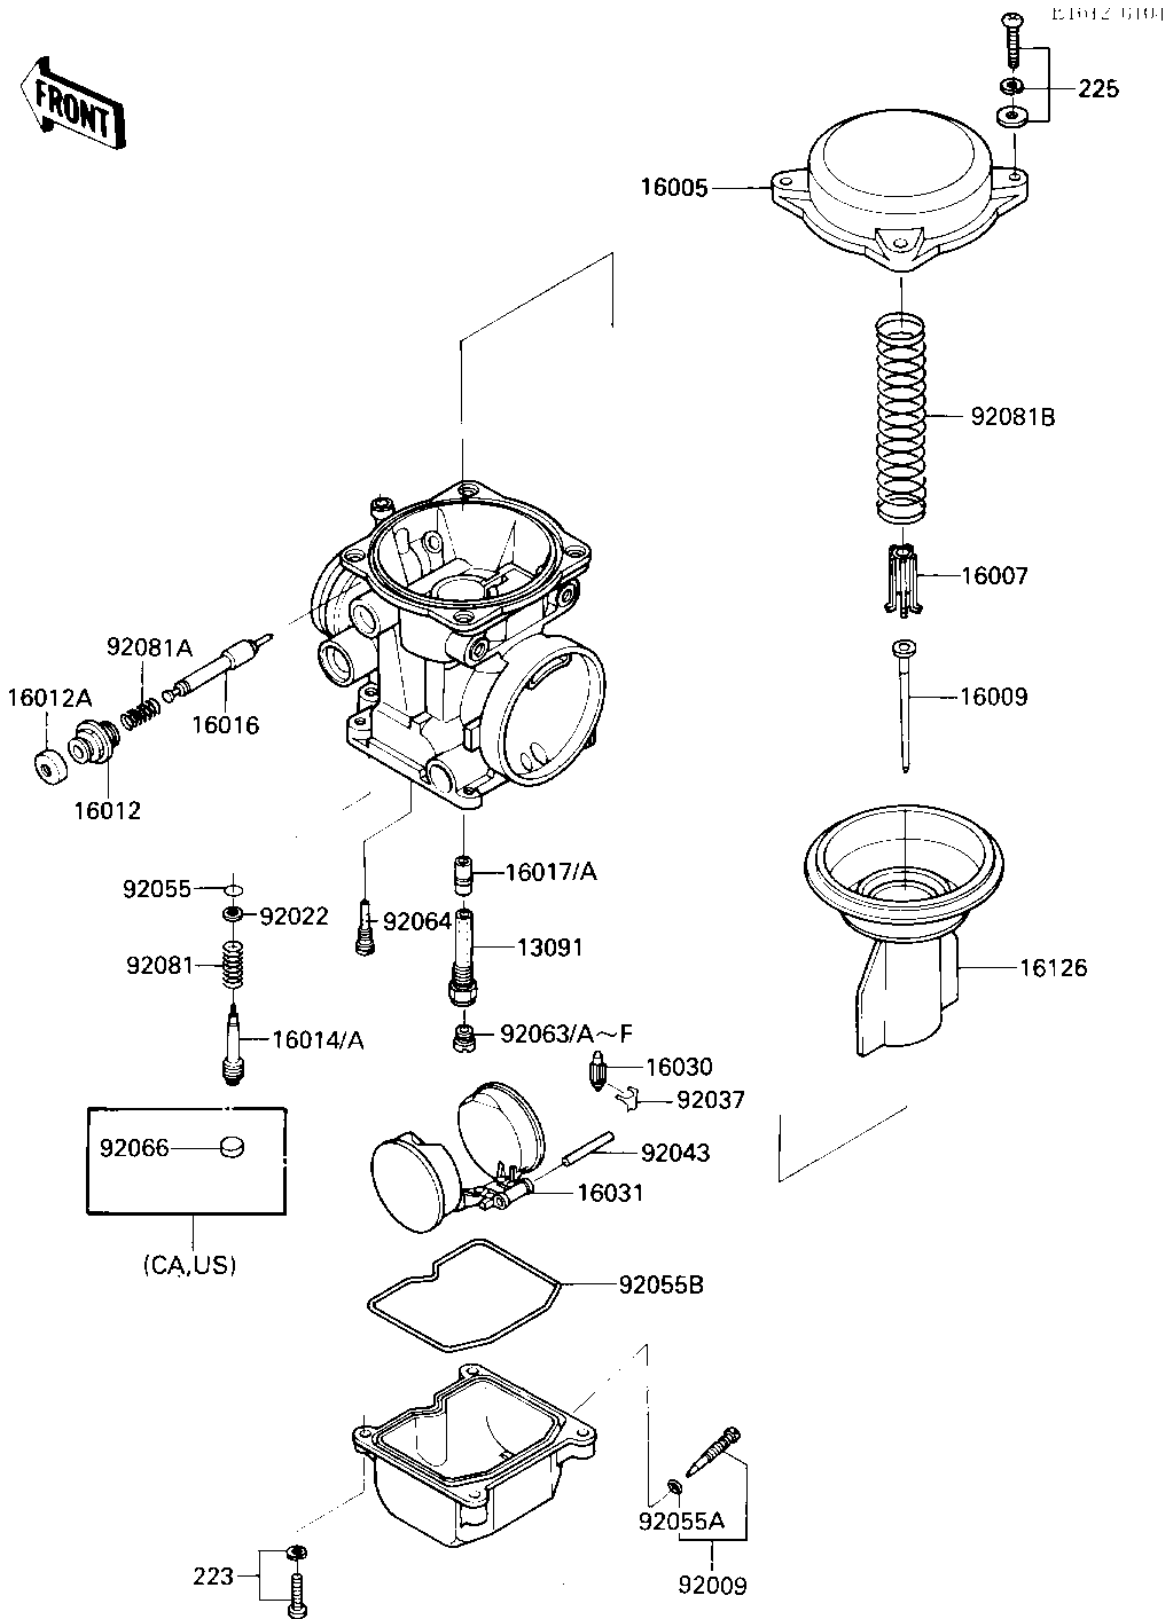

1987 NINJA® 600R PARTS DIAGRAM

CARBURETOR PARTS

1987 NINJA® 600R PARTS LIST

CARBURETOR PARTS

ITEM NAME	PART NUMBER	QUANTITY
HOLDER (Ref # 13091)	13091-1391	1
TOP-CHAMBER (Ref # 16005)	16005-1056	1
SEAT-SPRING (Ref # 16007)	16007-1120	1
NEEDLE-JET,N27L (Ref # 16009)	16009-1270	1
CAP-STARTER PLUNGER (Ref # 16012)	16012-1051	1
CAP-STARTER PLUNGER (Ref # 16012A)	16012-1052	1
SCREW-PILOT AIR (Ref # 16014A)	16014-1054	1
PLUNGER,STARTER (Ref # 16016)	16016-1061	1
16017-1270 (Canada) (Ref # 16017)	16017-1285	1
JET-NEEDLE (Ref # 16017A)	16017-1286	1
FLOAT VALVE (Ref # 16030)	16030-1007	1
FLOAT (Ref # 16031)	16031-1056	1
VALVE,VACUUM (Ref # 16126)	16126-1160	1
SCREW,DRAIN (Ref # 92009)	92009-1095	1
WASHER,PLAIN (Ref # 92022)	92022-1003	1
CLAMP FLOAT VALVE (Ref # 92037)	16044-007	1
PIN,FLOAT (Ref # 92043)	92043-1148	1
O RING,PILOT ADJ (Ref # 92055)	92055-1002	1
"O" RING,DRAIN SCREW (Ref # 92055A)	92055-1053	1
RING-O,FLOAT CHAMBER (Ref # 92055B)	92055-1222	1
JET-MAIN #110 (Ref # 92063)	92063-1114	1
MAIN JET,#100 (Ref # 92063A)	92063-1008	1
MAIN JET,#105 (Ref # 92063B)	92063-1009	2
JET-MAIN,#102 (Ref # 92063D)	92063-1115	1
JET-MAIN #108 (Ref # 92063E)	92063-1116	2
JET-MAIN #112 (Ref # 92063F)	92063-1117	2
JET-PILOT (Ref # 92064)	92064-1119	1
PLUG,PILOT SCREW (Ref # 92066)	92066-1051	1
SPRING,PIROT ADJ SCRW (Ref # 92081)	92081-1002	1

1987 NINJA® 600R PARTS LIST

CARBURETOR PARTS

ITEM NAME	PART NUMBER	QUANTITY
SPRING,STARTER PLUNGE (Ref # 92081A)	92081-1761	1
SPRING,VACUUM VALVE (Ref # 92081B)	92081-1912	1
SCREW-PAN-WS-CROS (Ref # 223)	223C0416	1
SCREW-PAN-WSP-CROS (Ref # 225)	225C0418	1