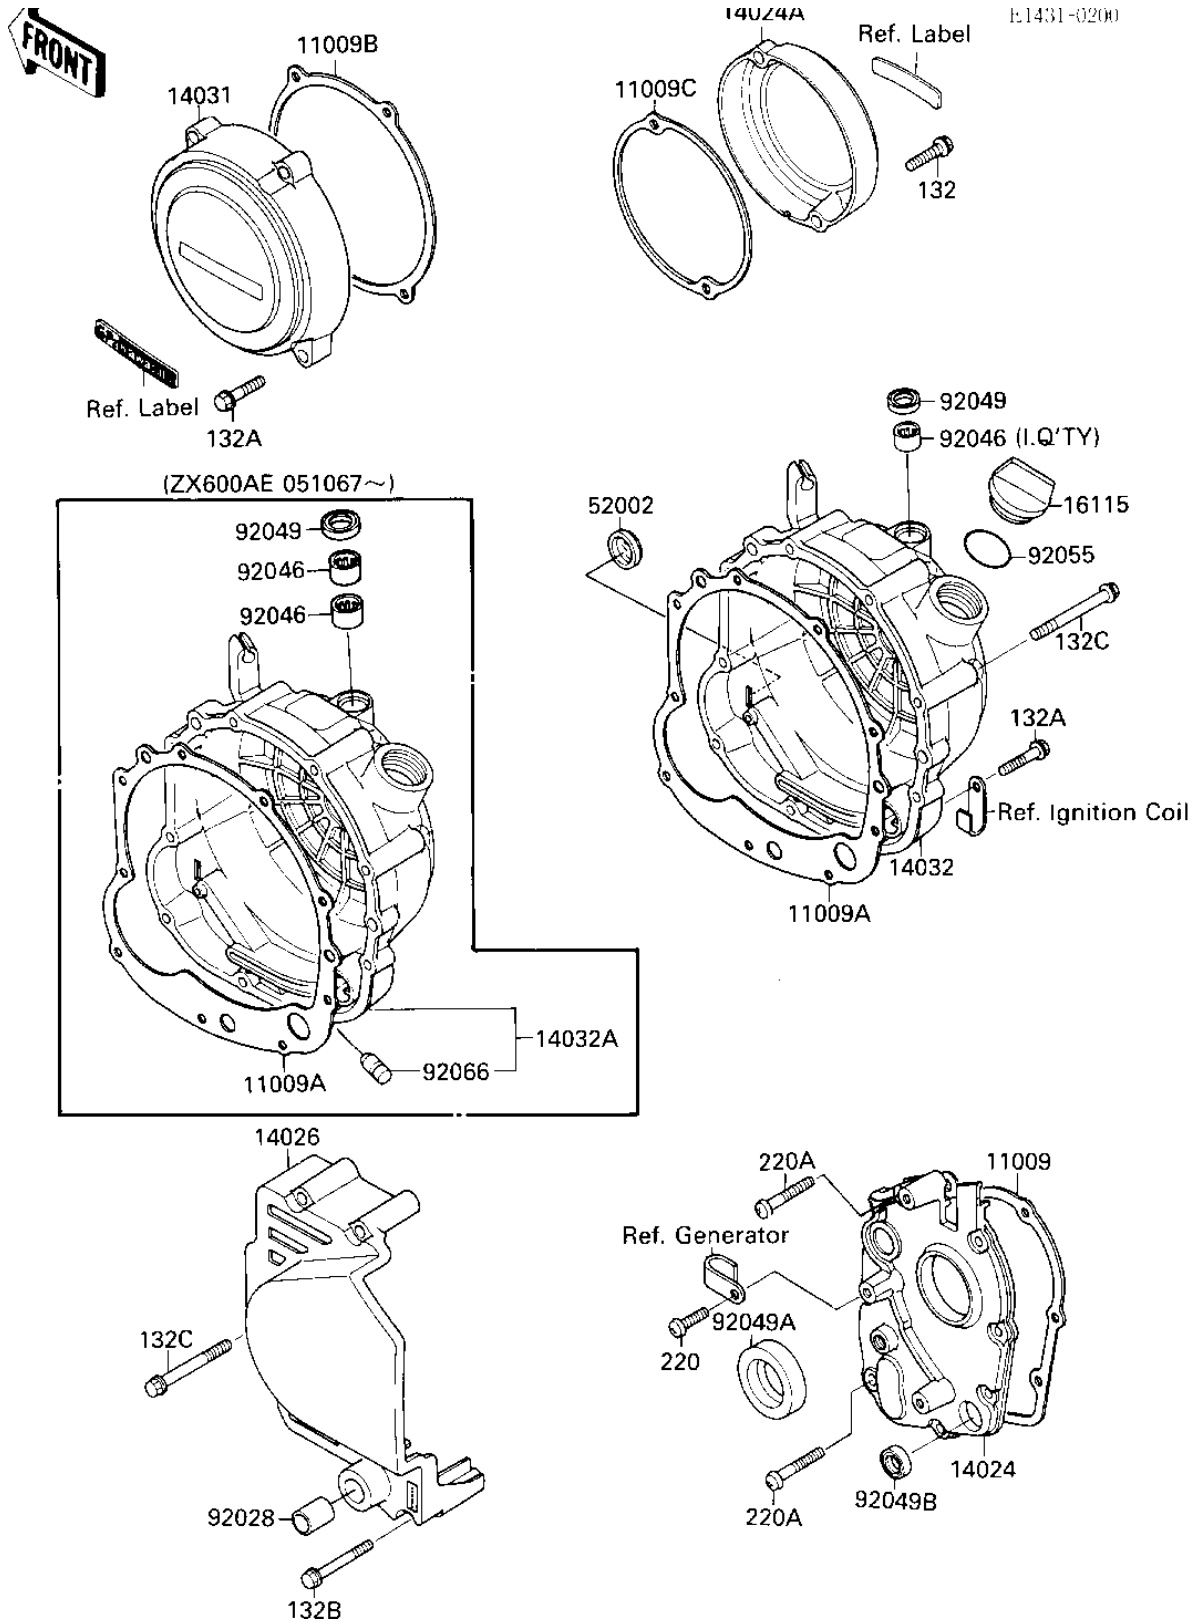

1987 NINJA® 600R PARTS DIAGRAM

ENGINE COVERS

1987 NINJA® 600R PARTS LIST

ENGINE COVERS

ITEM NAME	PART NUMBER	QUANTITY
GASKET,TRANSMISSION C (Ref # 11009)	11060-1056	1
GASKET,CLUTCH COVER (Ref # 11009A)	11060-1148	1
GASKET,GENERATOR COVE (Ref # 11009B)	11060-1150	1
GASKET,PULSING COIL (Ref # 11009C)	11060-1151	1
COVER,MISSION (Ref # 14024)	14025-1700	1
COVER,PULSING COIL (Ref # 14024A)	14025-1709	1
COVER-CHAIN (Ref # 14026)	14026-1134	1
COVER-GENERATOR (Ref # 14031)	14031-1178	1
COVER-CLUTCH (Ref # 14032)	14032-1257	1
COVER-CLUTCH (Ref # 14032A)	14032-1254	1
CAP-OIL FILLER (Ref # 16115)	16115-1009	1
GAUGE,OIL LEVEL (Ref # 52005)	52005-1009	1
BUSHING,13X15X20 (Ref # 92028)	92028-1251	1
BEARING,NEEDLE,HK1210 (Ref # 92046)	92046-1010	1
SEAL-OIL (Ref # 92049)	92049-1271	1
OIL SEAL SC325210 (Ref # 92049A)	92050-024	1
OIL SEAL,TB13225.5 (Ref # 92049B)	92051-005	1
"O" RING,31MM (Ref # 92055)	92055-049	1
PLUG (Ref # 92066)	92066-042	1
BOLT-FLANGED-SMALL (Ref # 132)	132J0625	1
BOLT-FLANGED-SMALL (Ref # 132A)	132J0630	1
BOLT-FLANGED-SMALL (Ref # 132B)	132J0650	1
BOLT-FLANGED-SMALL (Ref # 132C)	132J0660	1
SCREW PAN HEAD 6X20 (Ref # 220)	220B0620	1
SCREW PAN HEAD 6X40 (Ref # 220A)	220B0640	1