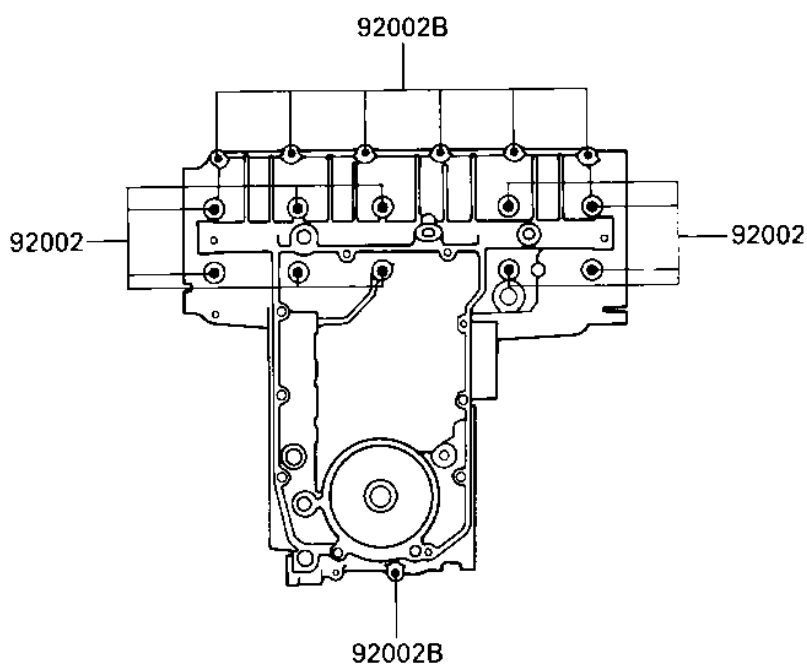

## 1987 NINJA® 600R PARTS DIAGRAM

CRANKCASE BOLT PATTERN

E1412-0029

Upper Case (Outside)

Lower Case (Outside)

### CRANKCASE BOLT PATTERN

ITEM NAME	PART NUMBER	QUANTITY
BOLT,8X95 (Ref # 92002)	92002-1077	1
BOLT,6X95 (Ref # 92002A)	92002-1078	1
BOLT,6X40 (Ref # 92002B)	92002-1080	1
BOLT,6X75 (Ref # 92002C)	92002-1483	1