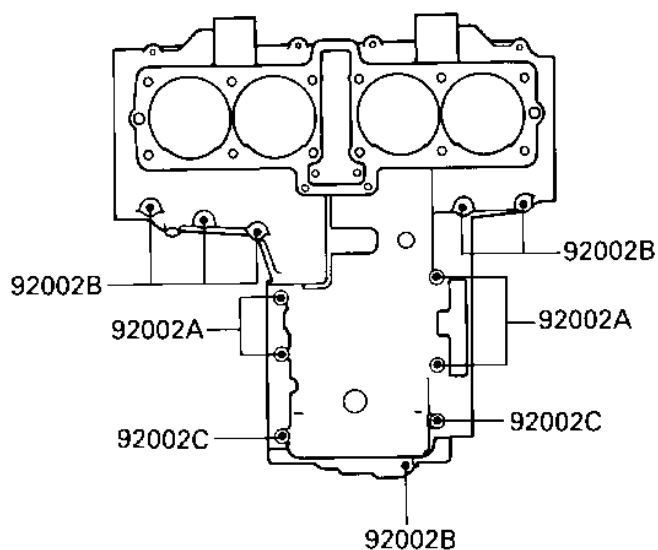

## 1987 NINJA® 600R PARTS DIAGRAM

CRANKCASE BOLT PATTERN

E1412-0029

Upper Case (Outside)

Lower Case (Outside)

### CRANKCASE BOLT PATTERN

ITEM NAME	PART NUMBER	QUANTITY
BOLT,8X95 (Ref # 92002)	92002-1077	1
BOLT,6X95 (Ref # 92002A)	92002-1078	1
BOLT,6X40 (Ref # 92002B)	92002-1080	1
BOLT,6X75 (Ref # 92002C)	92002-1483	1