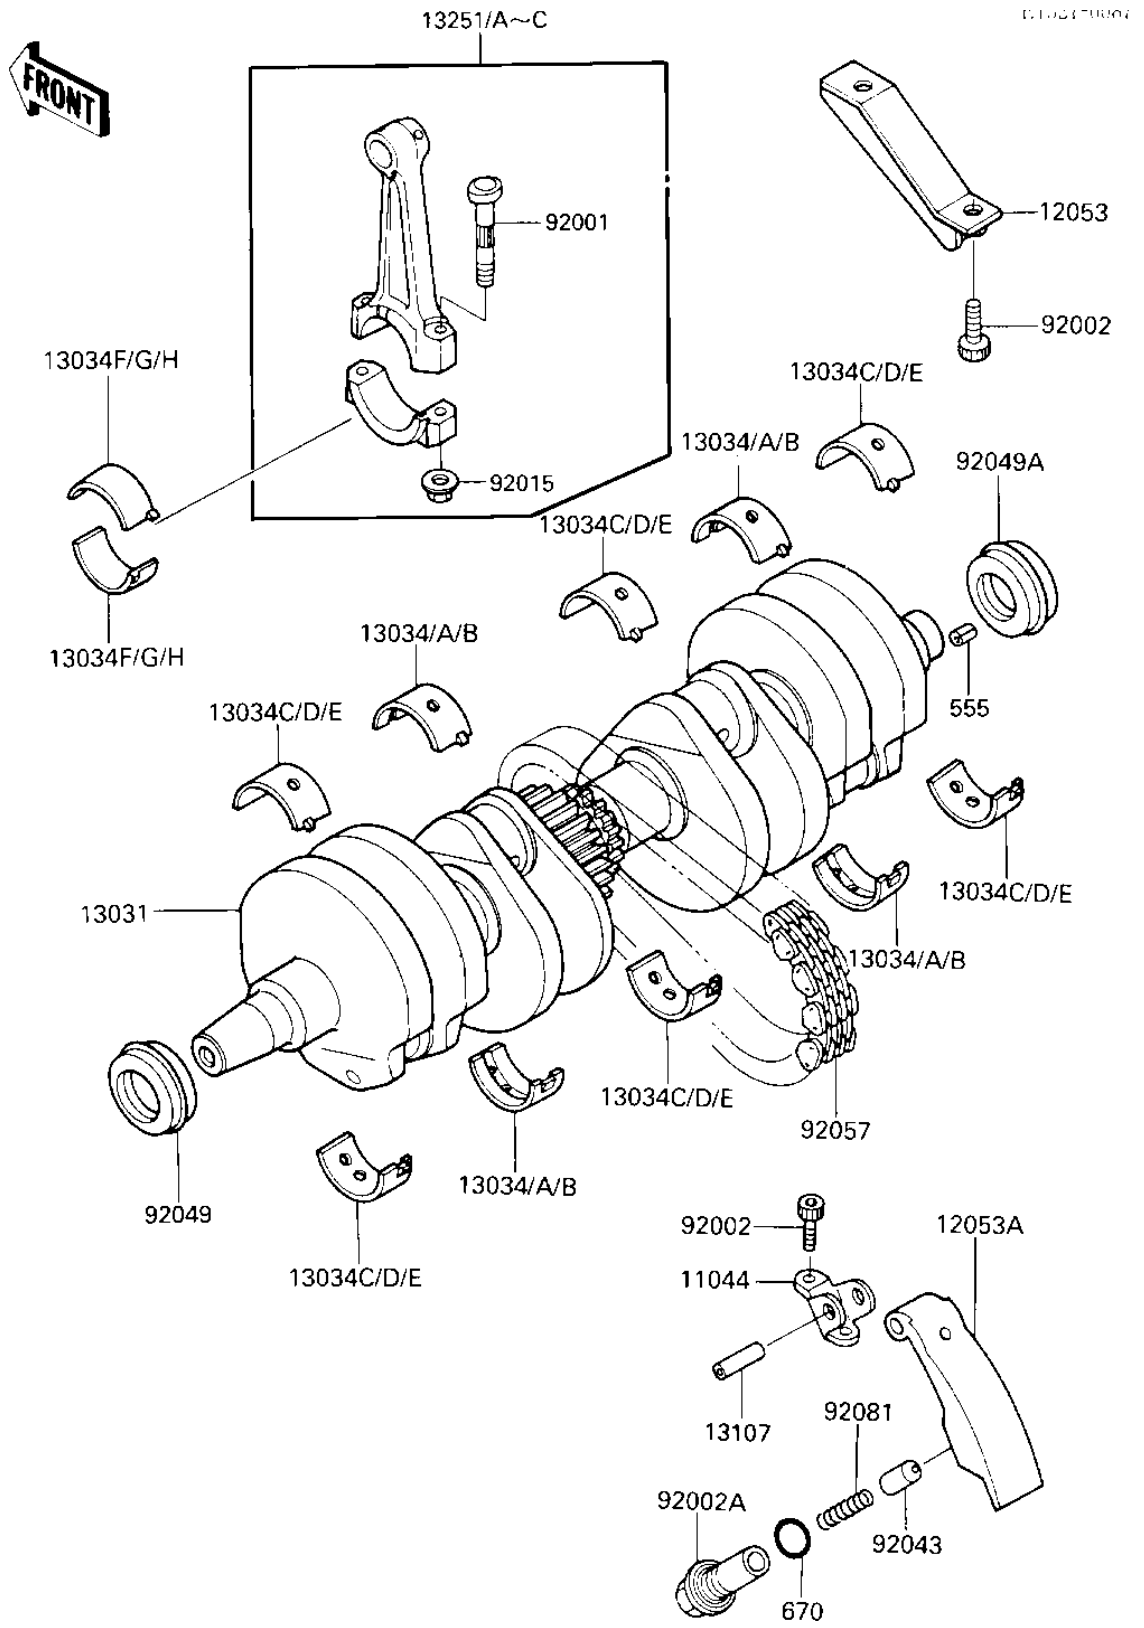

1987 NINJA® 600R PARTS DIAGRAM

CRANKSHAFT

1987 NINJA® 600R PARTS LIST

CRANKSHAFT

ITEM NAME	PART NUMBER	QUANTITY
BRACKET,CHAIN GUIDE (Ref # 11044)	11044-1075	1
GUIDE-CHAIN,UPP (Ref # 12053)	12053-1156	1
GUIDE-CHAIN,LWR (Ref # 12053A)	12053-1157	1
CRANKSHAFT-COMP (Ref # 13031)	13031-1191	1
METAL,BRG,"BROWN"MARK (Ref # 13034)	13034-1016	1
METAL,BRG"BLACK"MARK (Ref # 13034A)	13034-1017	1
METAL,BRG,"BLUE"MARK (Ref # 13034B)	13034-1018	1
BUSHING,CRANKSHAFT,BL (Ref # 13034C)	13034-1064	1
BUSHING,CRANKSHAFT,BL (Ref # 13034D)	13034-1065	1
BUSHING,CRANKSHAFT,BR (Ref # 13034E)	13034-1066	1
BUSHING,CONNECTING RO (Ref # 13034F)	13034-1067	1
BUSHING,CONNECTING RO (Ref # 13034G)	13034-1068	1
BUSHING,CONNECTING RO (Ref # 13034H)	13034-1069	1
SHAFT,L=24.5 (Ref # 13107)	13107-1142	1
ROD-ASSY-CONNECTING,J (Ref # 13251)	13251-1059-JJ	2
ROD-ASSY-CONNECTING,I (Ref # 13251A)	13251-1059-II	1
ROD-ASSY-CONNECTING,K (Ref # 13251C)	13251-1059-KK	1
BOLT,CONNECTING ROD,8 (Ref # 92001)	92001-1887	1
BOLT,SOCKET,6X14 (Ref # 92002)	92002-1192	1
BOLT (Ref # 92002A)	92002-1479	1
NUT,FLANGED,8MM (Ref # 92015)	92015-1311	1
PIN-NEUTRAL POSITION (Ref # 92043)	92043-076	1
OIL SEAL,HSCY 25X36X7 (Ref # 92049)	92049-1013	1
OIL SEAL,HSCY25397 (Ref # 92049A)	92050-081	1
CHAIN,#63-139X50L (Ref # 92057)	92057-1011	1
SPRING (Ref # 92081)	92081-112	1
PIN-SPRING,4X8 (Ref # 555)	555A0408	1
"O" RING,16MM (Ref # 670)	670B2016	1