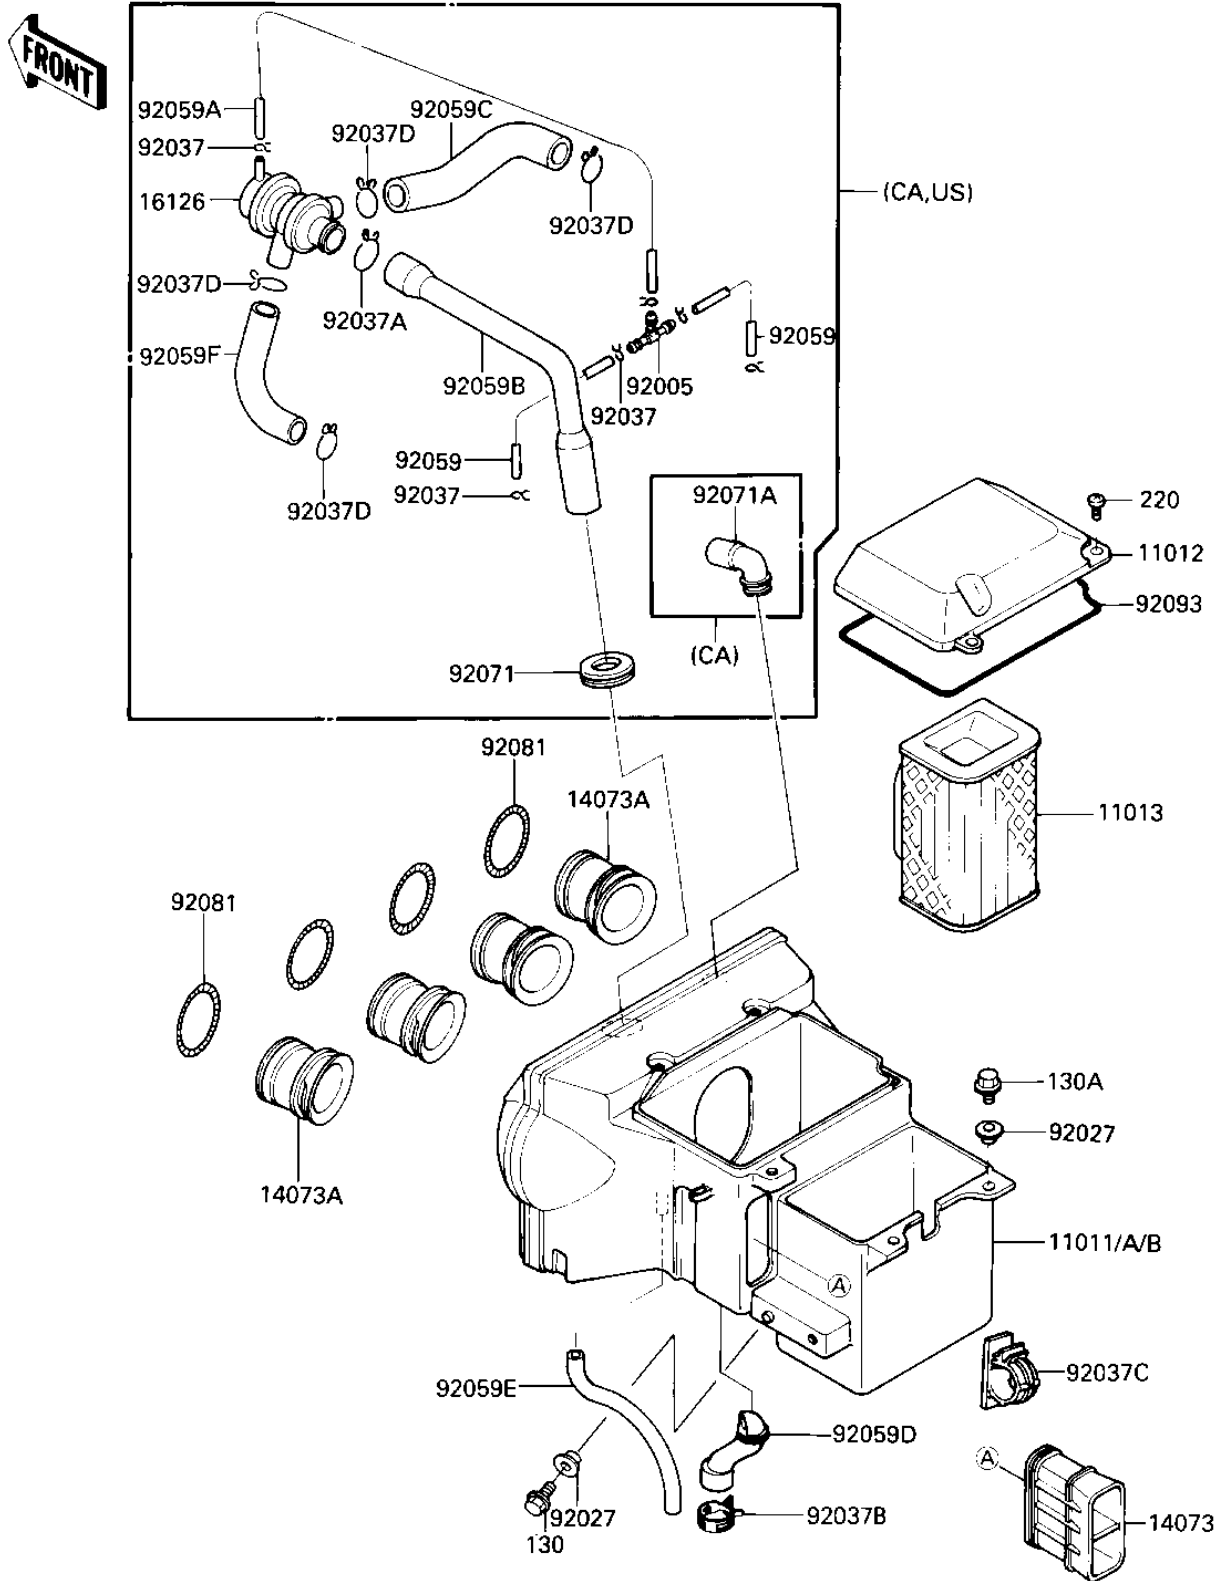

1987 NINJA® 600R PARTS DIAGRAM

AIR CLEANER

E:1150-0188

1987 NINJA® 600R PARTS LIST

AIR CLEANER

ITEM NAME	PART NUMBER	QUANTITY
CASE-AIR FILTER (Ref # 11011)	11011-1191	1
CASE-AIR FILTER (Canada) (Ref # 11011A)	11011-1196	1
CASE-AIR FILTER (Ref # 11011B)	11011-1197	1
CAP,AIR FILTER CASE (Ref # 11012)	11012-1437	1
ELEMENT-AIR FILTER (Ref # 11013)	11013-1157	1
DUCT,AIR INTAKE (Ref # 14073)	14073-1210	1
DUCT,CARBURETOR (Ref # 14073A)	14073-1211	1
VALVE,AIR SWITCH (Ref # 16126)	16126-1133	1
FITTING,TUBE (Ref # 92005)	92005-1017	1
COLLAR (Ref # 92027)	92027-122	1
CLAMP-PIPE (Ref # 92037)	92037-072	1
CLAMP (Ref # 92037A)	92037-1076	1
CLAMP (Ref # 92037B)	92037-1730	1
CLAMP (Ref # 92037C)	92037-1793	1
CLAMP,BREATHER TUBE (Ref # 92037D)	92037-213	1
TUBE,VACUUM,LONG (Ref # 92059)	92059-1162	1
TUBE,4X9X290 (Ref # 92059A)	92059-1043	1
TUBE,L=355 (Ref # 92059B)	92059-1448	1
TUBE,RH (Ref # 92059C)	92059-1543	1
TUBE,BREATHER (Ref # 92059D)	92059-1545	1
TUBE (Ref # 92059E)	92059-1600	1
TUBE,AIR (Ref # 92059F)	92059-1624	1
GROMMET,AIR CLEANER (Ref # 92071)	92071-1013	1
GROMMET,AIR FILTER (Ref # 92071A)	92071-1114	1
SPRING,AIR FILTER DUC (Ref # 92081)	92144-1771	1
SEAL,AIR FILTER CASE (Ref # 92093)	92093-1186	1
BOLT (Ref # 130)	130B0614	1
BOLT,FLANGED,6X20 (Ref # 130A)	130B0620	1
SCREW PAN HEAD 6X10 (Ref # 220)	220B0610	1