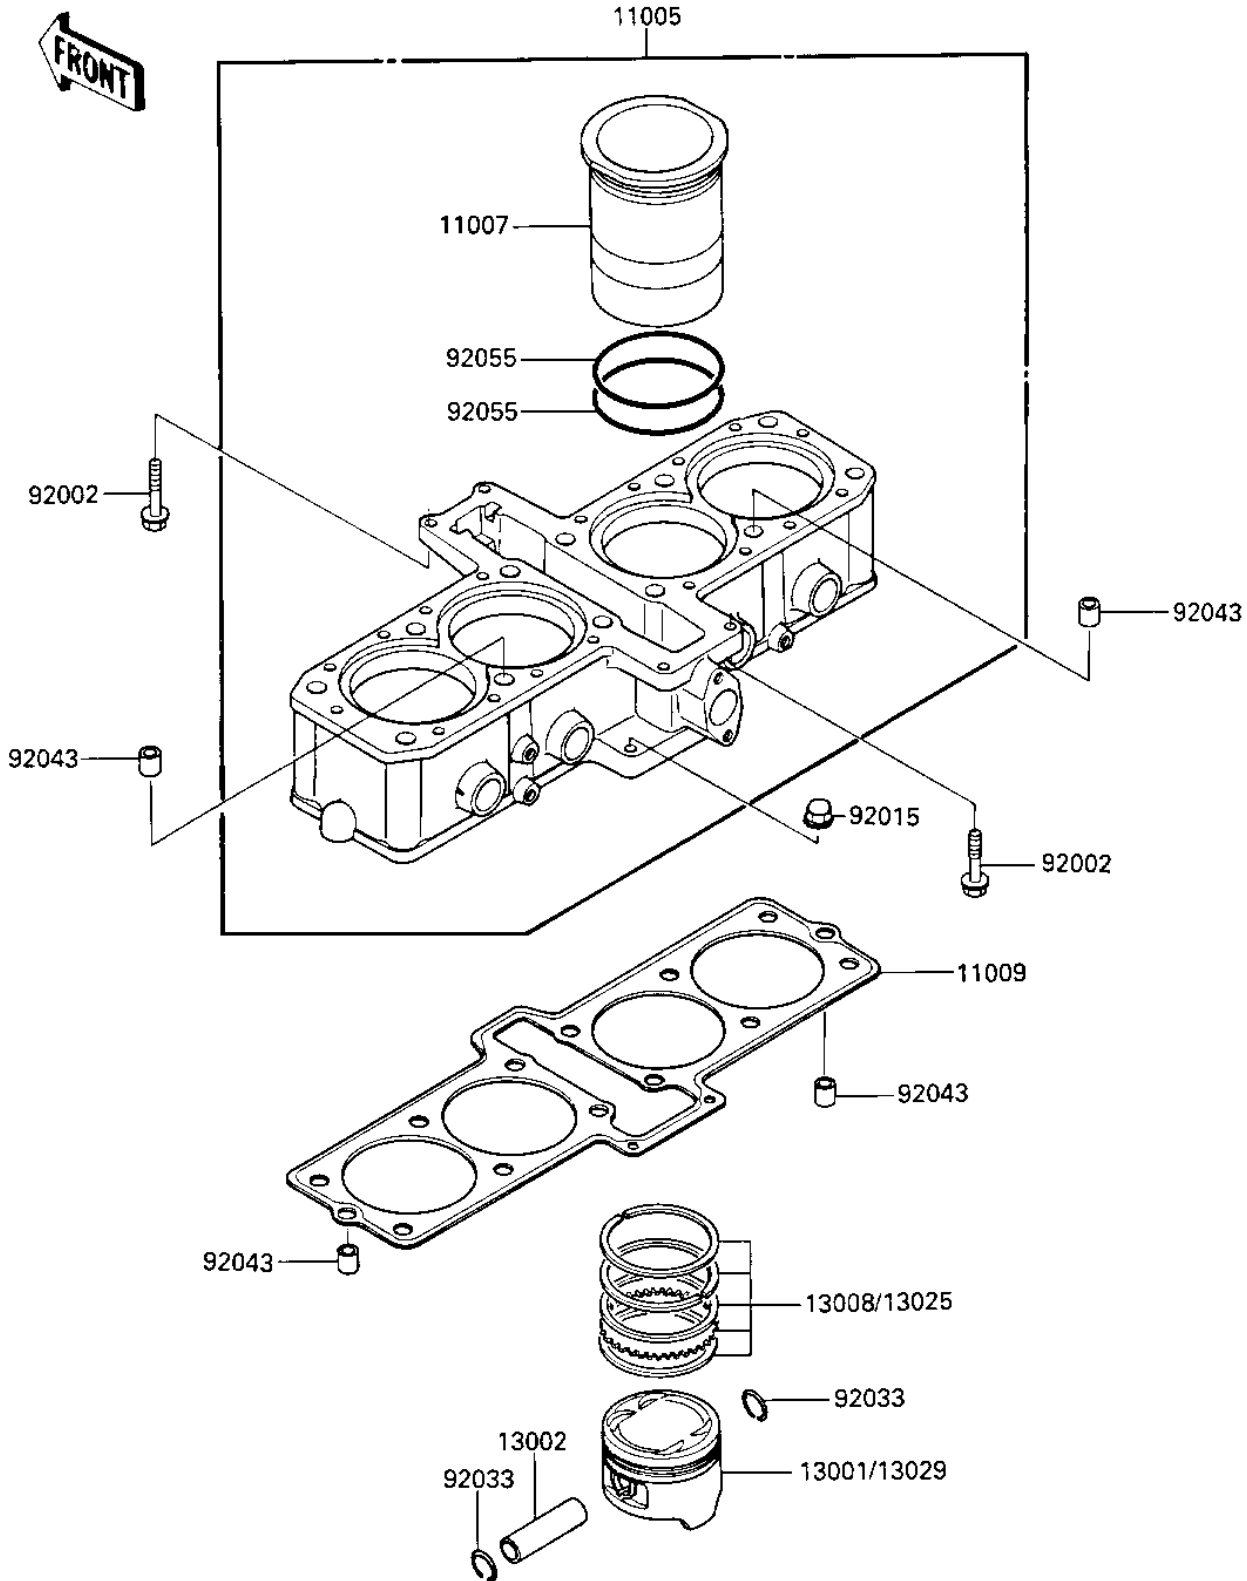

1987 NINJA® 600R PARTS DIAGRAM

CYLINDER/PISTONS

E1120-0076

1987 NINJA® 600R PARTS LIST

CYLINDER/PISTONS

ITEM NAME	PART NUMBER	QUANTITY
CYLINDER-ENGINE (Ref # 11005)	11005-1493	1
LINER-CYLINDER (Ref # 11007)	11007-1086	1
GASKET,CYLINDER BASE (Ref # 11009)	11009-1578	1
PISTON-ENGINE,STD (Ref # 13001)	13001-1233	1
PIN-PISTON (Ref # 13002)	13002-1057	1
RING-SET-PISTON,STD (Ref # 13008)	13008-1074	1
RING-SET-PISTON L,O/S (Ref # 13025)	13025-1072	1
PISTON-ENGINE L,O/S 0 (Ref # 13029)	13029-1149	1
BOLT,6X28 (Ref # 92002)	92002-1104	1
NUT,CAP 6MM,BLACK (Ref # 92015)	92015-1170	1
RING-SNAP,PISTON PIN (Ref # 92033)	92033-1151	1
PIN,DOWEL,8.2X10X14 (Ref # 92043)	92043-1264	1
RING-O,66.5MM (Ref # 92055)	92055-1287	1