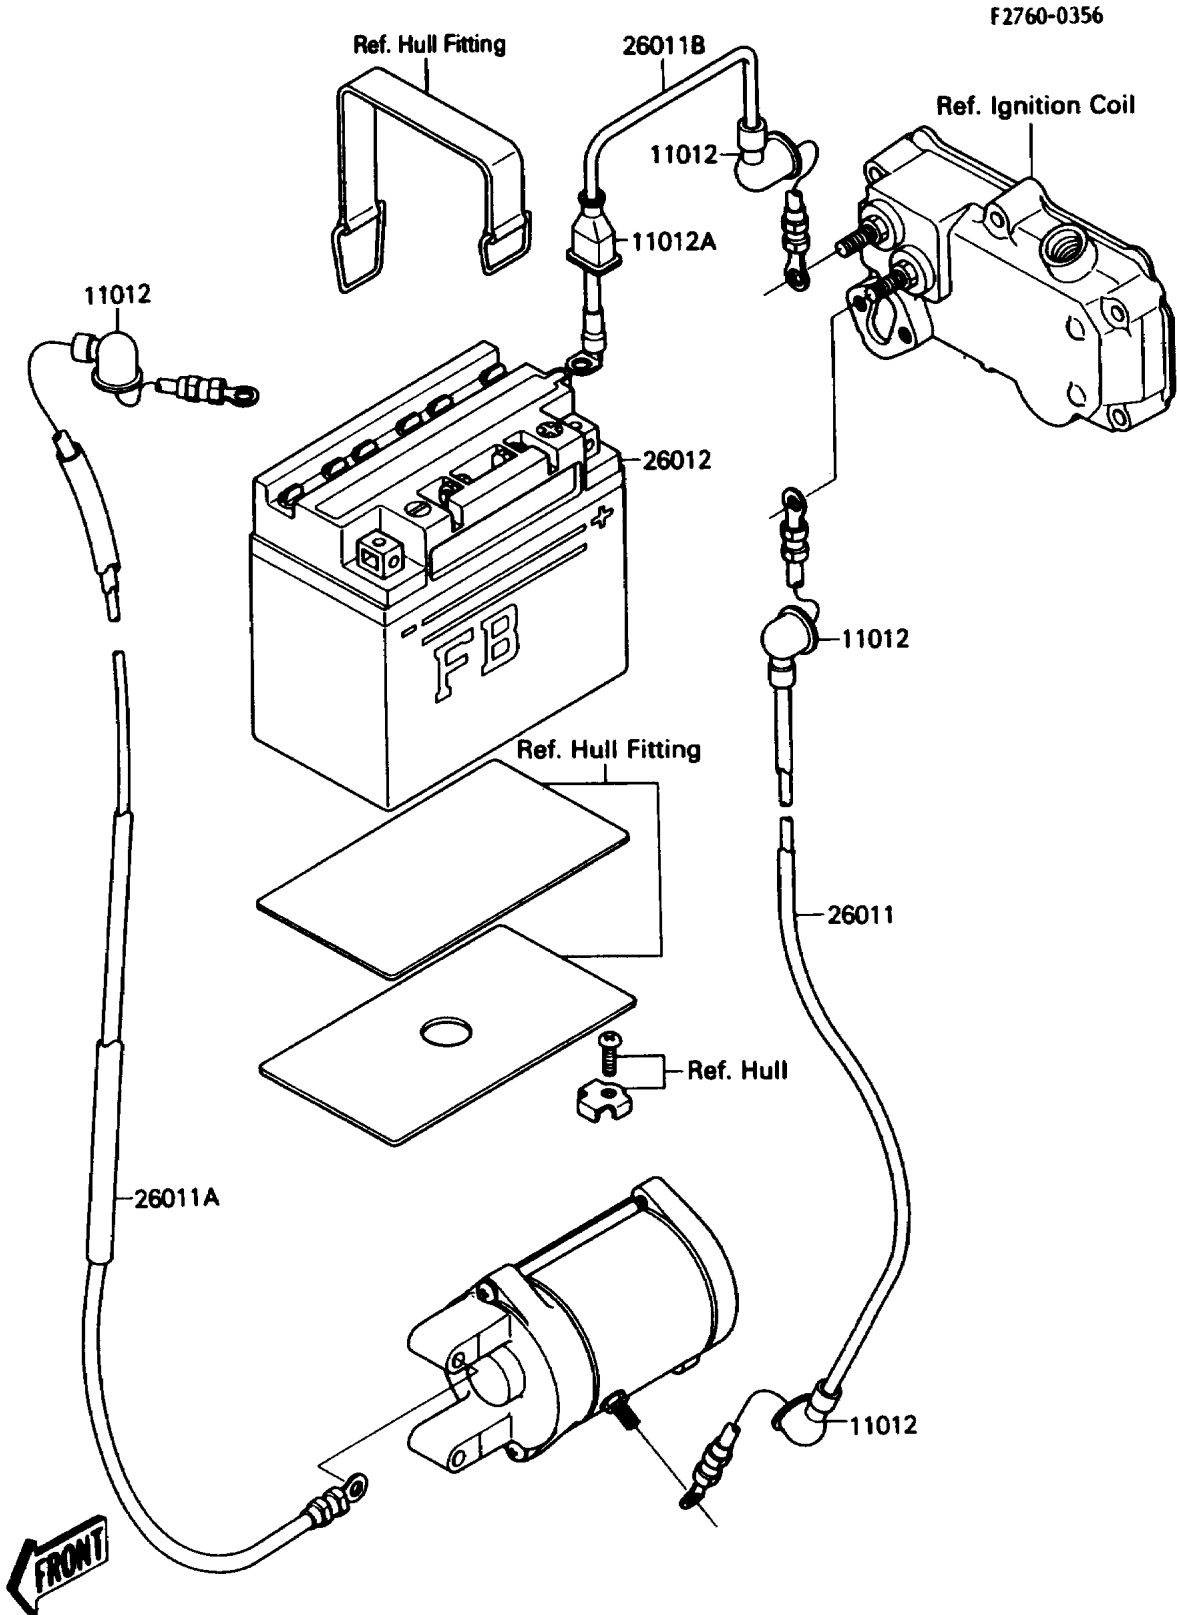

1988 JET SKI® JS300 PARTS DIAGRAM

Electrical Equipment

1988 JET SKI® JS300 PARTS LIST

Electrical Equipment

ITEM NAME	PART NUMBER	QUANTITY
CAP (Ref # 11012)	11012-3004	1
CAP.,TERMINAL (Ref # 11012A)	59176-501	1
WIRE-LEAD,STARTER (Ref # 26011)	26011-3703	1
WIRE-LEAD,BATTERY(-) (Ref # 26011A)	26011-3708	1
WIRE-LEAD,BATTERY(+) (Ref # 26011B)	26011-3709	1
BATTERY,YB16CL-B,12V 19AH (Ref # 26012)	26012-3707	1