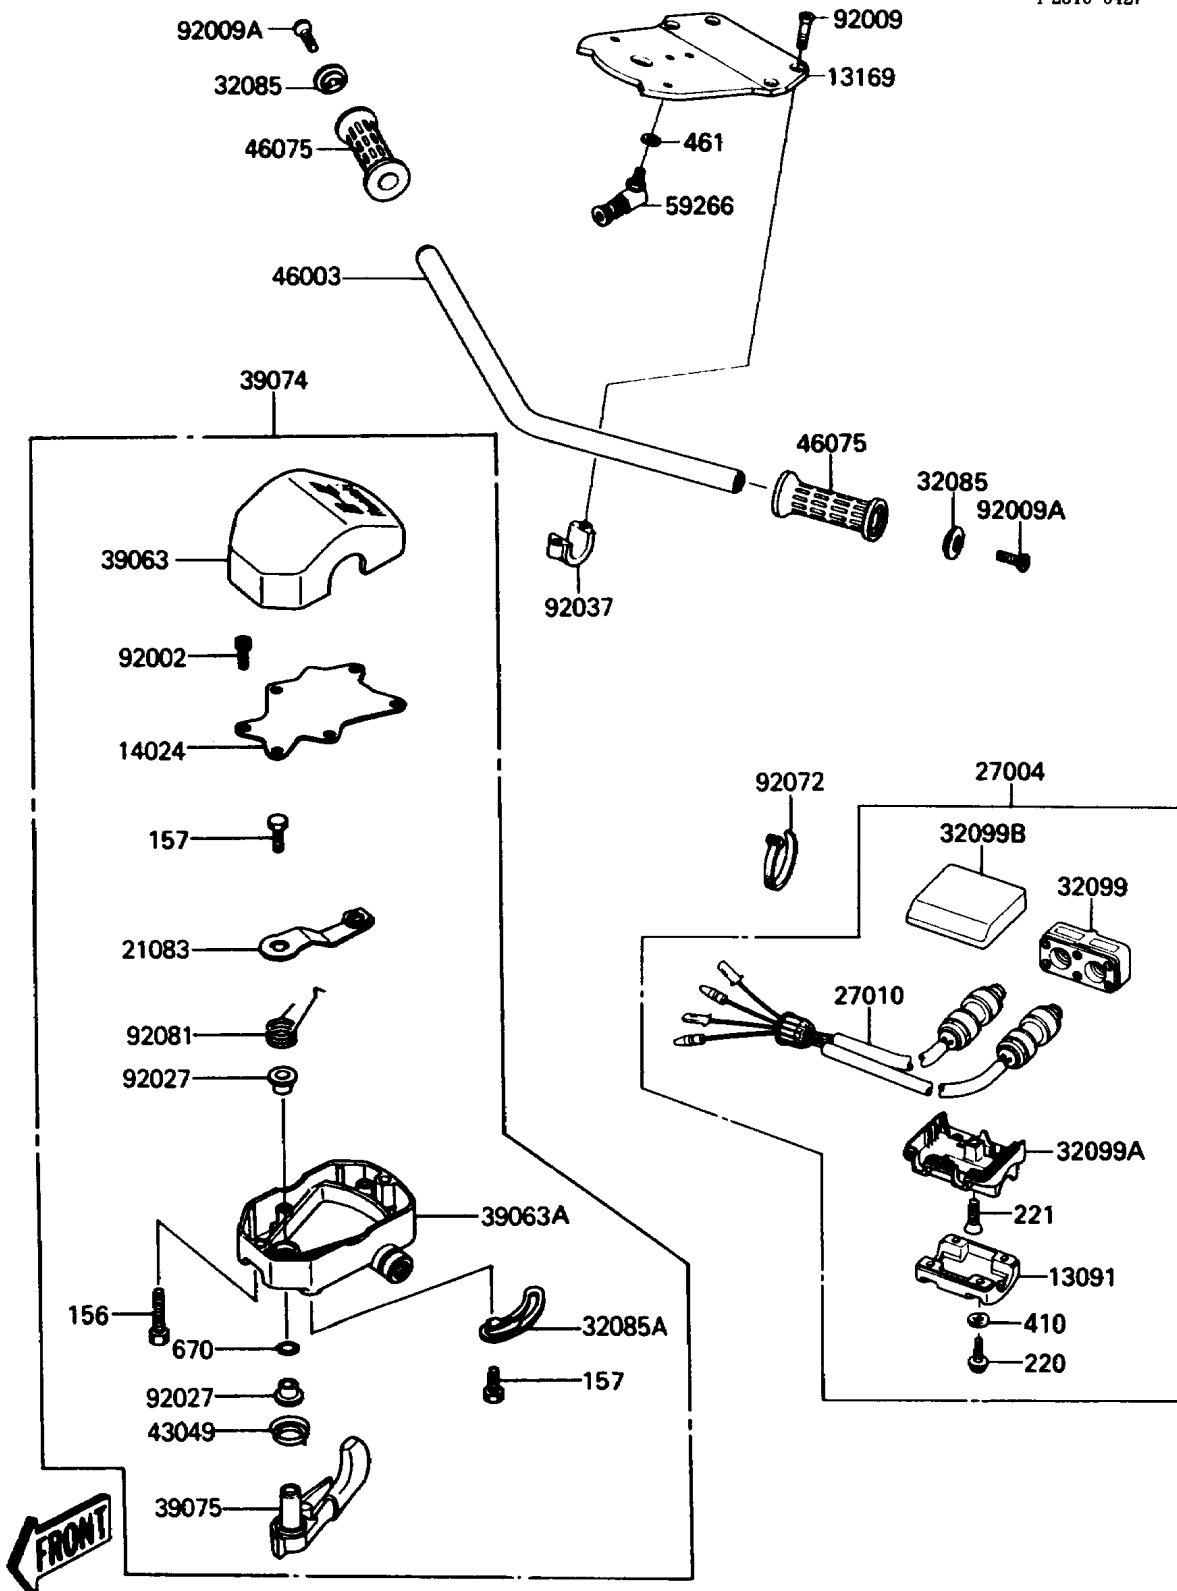

1988 JET SKI® JS300 PARTS DIAGRAM

Handlebar

F2310-0427

1988 JET SKI® JS300 PARTS LIST

Handlebar

ITEM NAME	PART NUMBER	QUANTITY
HOLDER,SWITCH (Ref # 13091)	13091-3726	1
PLATE,HANDLEBAR (Ref # 13169)	13169-3004	1
COVER,THROTTLE LEVER (Ref # 14024)	14024-3701	1
ARM,THROTTLE LEVER (Ref # 21083)	21083-3701	1
SWITCH-ASSY (Ref # 27004)	27004-3704	1
SWITCH,STOP&START (Ref # 27010)	27010-3707	1
STOPPER (Ref # 32085)	32085-3705	1
STOPPER (Ref # 32085A)	32085-3709	1
CASE,FR,SWITCH (Ref # 32099)	32099-3724	1
CASE,LWR,SWITCH (Ref # 32099A)	32099-3725	1
CASE,UPP,SWITCH (Ref # 32099B)	32099-3726	1
HOUSING-CONTROL,UPP (Ref # 39063)	39063-3703	1
HOUSING-CONTROL,LWR (Ref # 39063A)	39063-3707	1
LEVER-ASSY-THROTTLE (Ref # 39074)	39074-3711	1
LEVER-THROTTLE (Ref # 39075)	39075-3704	1
PACKING,THROTTLE LEVER (Ref # 43049)	43049-3701	1
HANDLE (Ref # 46003)	46003-3703	1
GRIP,HANDLEBAR (Ref # 46075)	46075-3713	1
JOINT-BALL (Ref # 59266)	59266-3701	1
BOLT,SOCKET,3X10 (Ref # 92002)	92002-3751	1
SCREW,8X22 (Ref # 92009)	92009-3701	1
SCREW,6X16 (Ref # 92009A)	92009-3703	1
COLLAR,THROTTLE LEVER (Ref # 92027)	92027-3704	1
CLAMP,HANDLEBAR (Ref # 92037)	92037-503	1
BAND,L=149 (Ref # 92072)	92072-031	1
SPRING,THROTTLE LEVER RETURN (Ref # 92081)	92081-3702	1
BOLT-WP,5X25 (Ref # 156)	156R0525	1
BOLT-WSP,5X12 (Ref # 157)	157R0512	1
SCREW-PAN-CROS,5X20 (Ref # 220)	220R0520	1

1988 JET SKI® JS300 PARTS LIST

Handlebar

ITEM NAME	PART NUMBER	QUANTITY
SCREW-CSK-CROS,6X25 (Ref # 221)	221R0625	1
W-PLAIN-S,5MM (Ref # 410)	410S0500	1
WASHER-SPRING,6MM (Ref # 461)	461S0600	1
O RING,8MM (Ref # 670)	670B1508	1