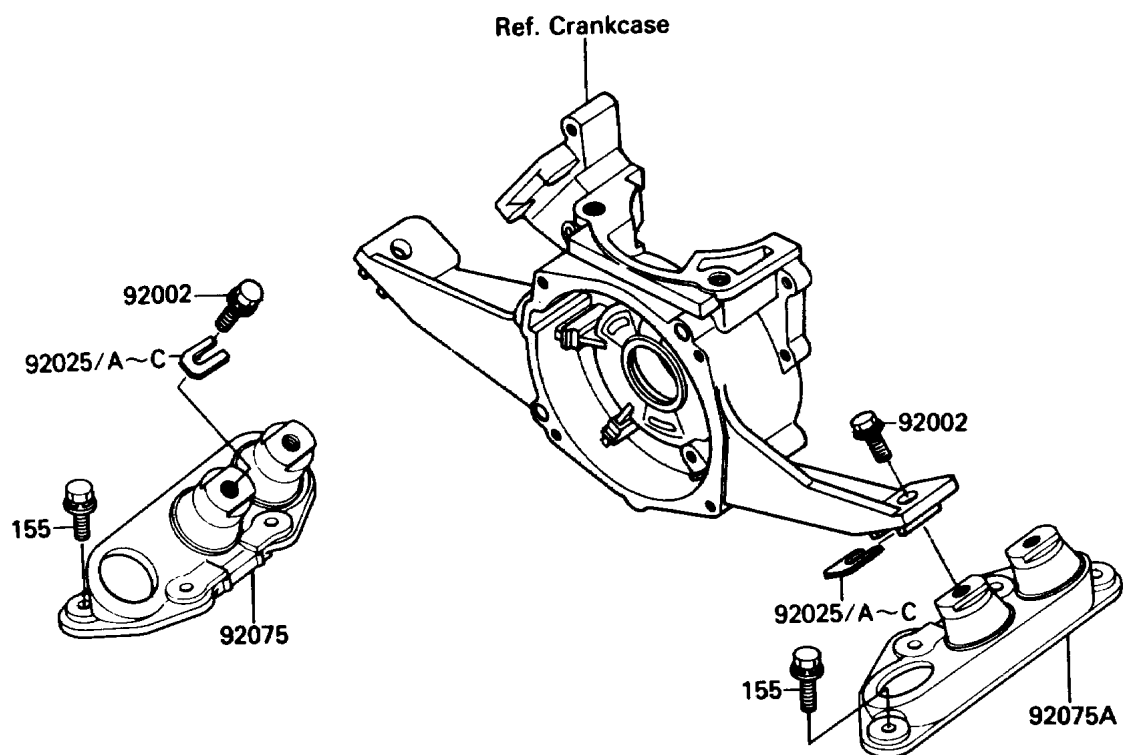

1988 JET SKI® JS300 PARTS DIAGRAM

Engine Mount

F3144-0001

1988 JET SKI® JS300 PARTS LIST

Engine Mount

ITEM NAME	PART NUMBER	QUANTITY
BOLT,10X25 (Ref # 92002)	92002-3770	1
SHIM,T=0.3MM (Ref # 92025)	92025-3705	1
SHIM,T=0.5MM (Ref # 92025A)	92025-3706	1
SHIM,T=1.0MM (Ref # 92025B)	92025-3707	1
SHIM,T=1.5MM (Ref # 92025C)	92025-3708	1
DAMPER,ENGINE MOUNT,RH (Ref # 92075)	92075-3711	1
DAMPER,ENGINE MOUNT,LH (Ref # 92075A)	92075-3712	1
BOLT-WSP-SMALL,8X20 (Ref # 155)	155R0820	1