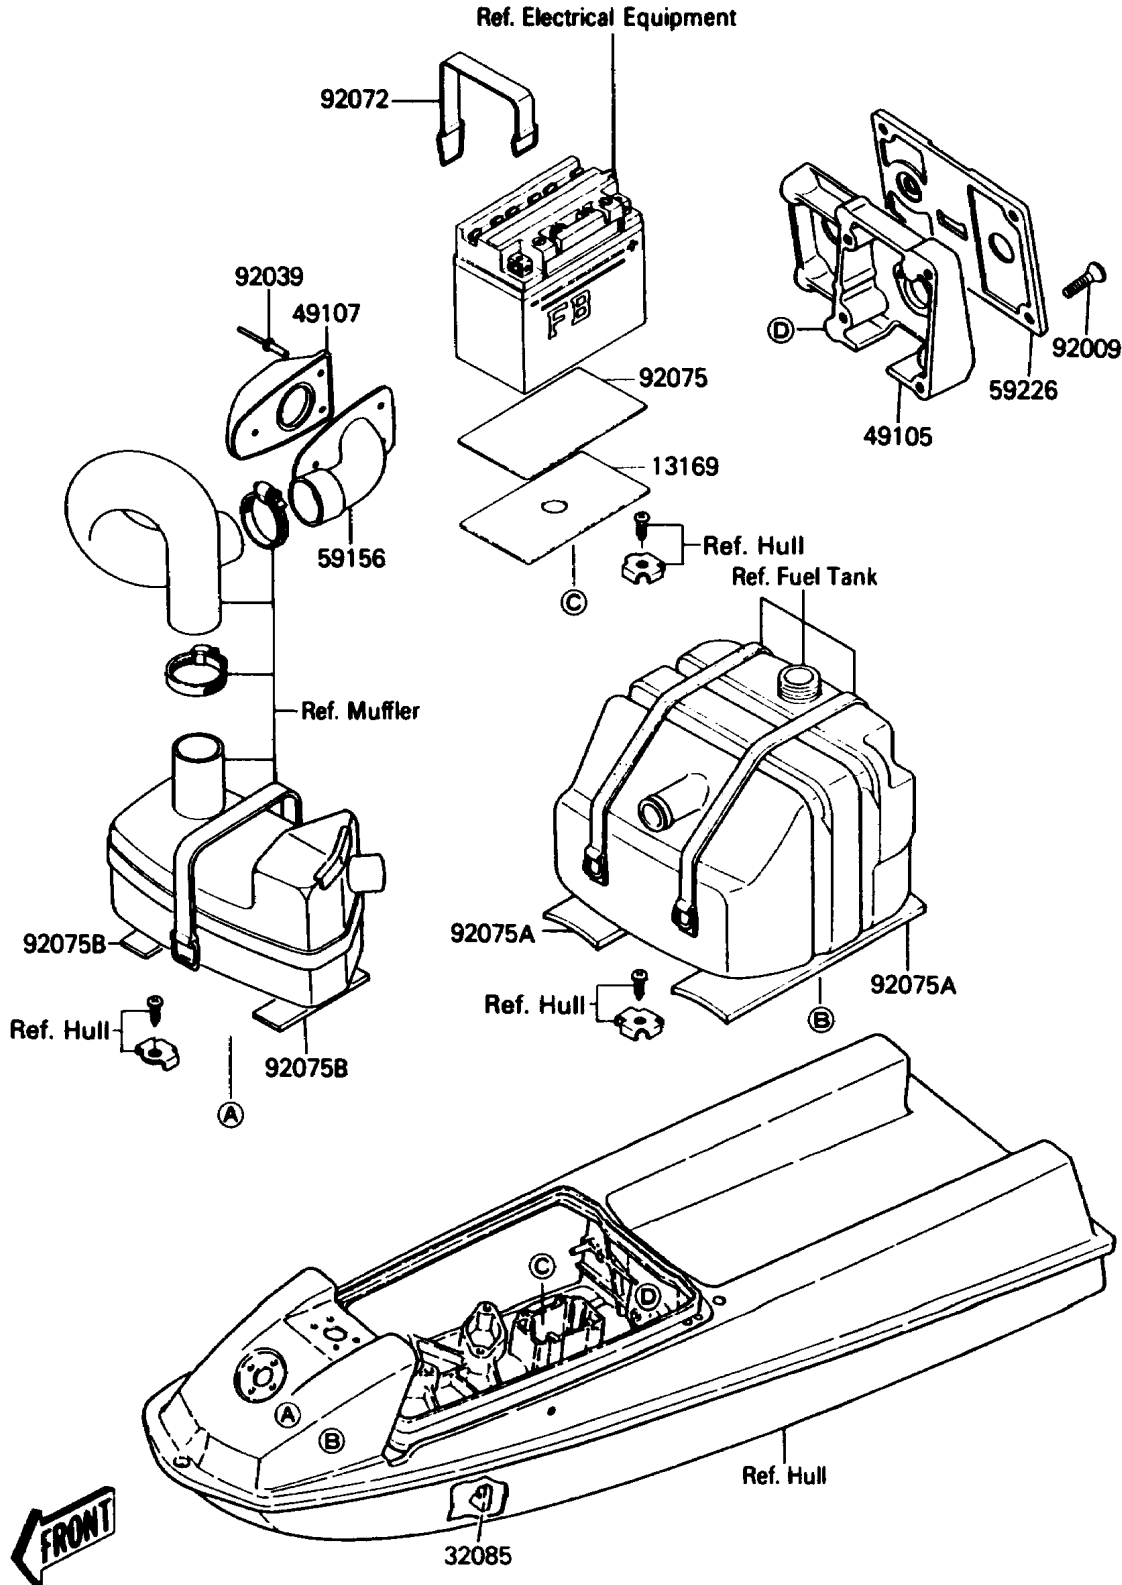

1988 JET SKI® JS300 PARTS DIAGRAM

Hull Fittings

F3143-0001

1988 JET SKI® JS300 PARTS LIST

Hull Fittings

ITEM NAME	PART NUMBER	QUANTITY
PLATE,BATTERY (Ref # 13169)	13169-3014	1
DETENT (Ref # 32085)	59346-504	1
BRACKET-TAP (Ref # 49105)	49105-3703	1
COVER-EXHAUST PIPE (Ref # 49107)	49107-3701	1
PIPE-TAIL (Ref # 59156)	59156-3702	1
PANEL-CONTROL (Ref # 59226)	59226-505	1
SCREW-COUNTERSUNK,8X22 (Ref # 92009)	92009-3004	1
RIVET (Ref # 92039)	92039-3002	1
BAND,BATTERY,L=332 (Ref # 92072)	92072-3714	1
DAMPER,BATTERY (Ref # 92075)	92075-509	1
DAMPER,FUEL TANK (Ref # 92075A)	92075-521	1
DAMPER,MUFFLER (Ref # 92075B)	92075-522	1