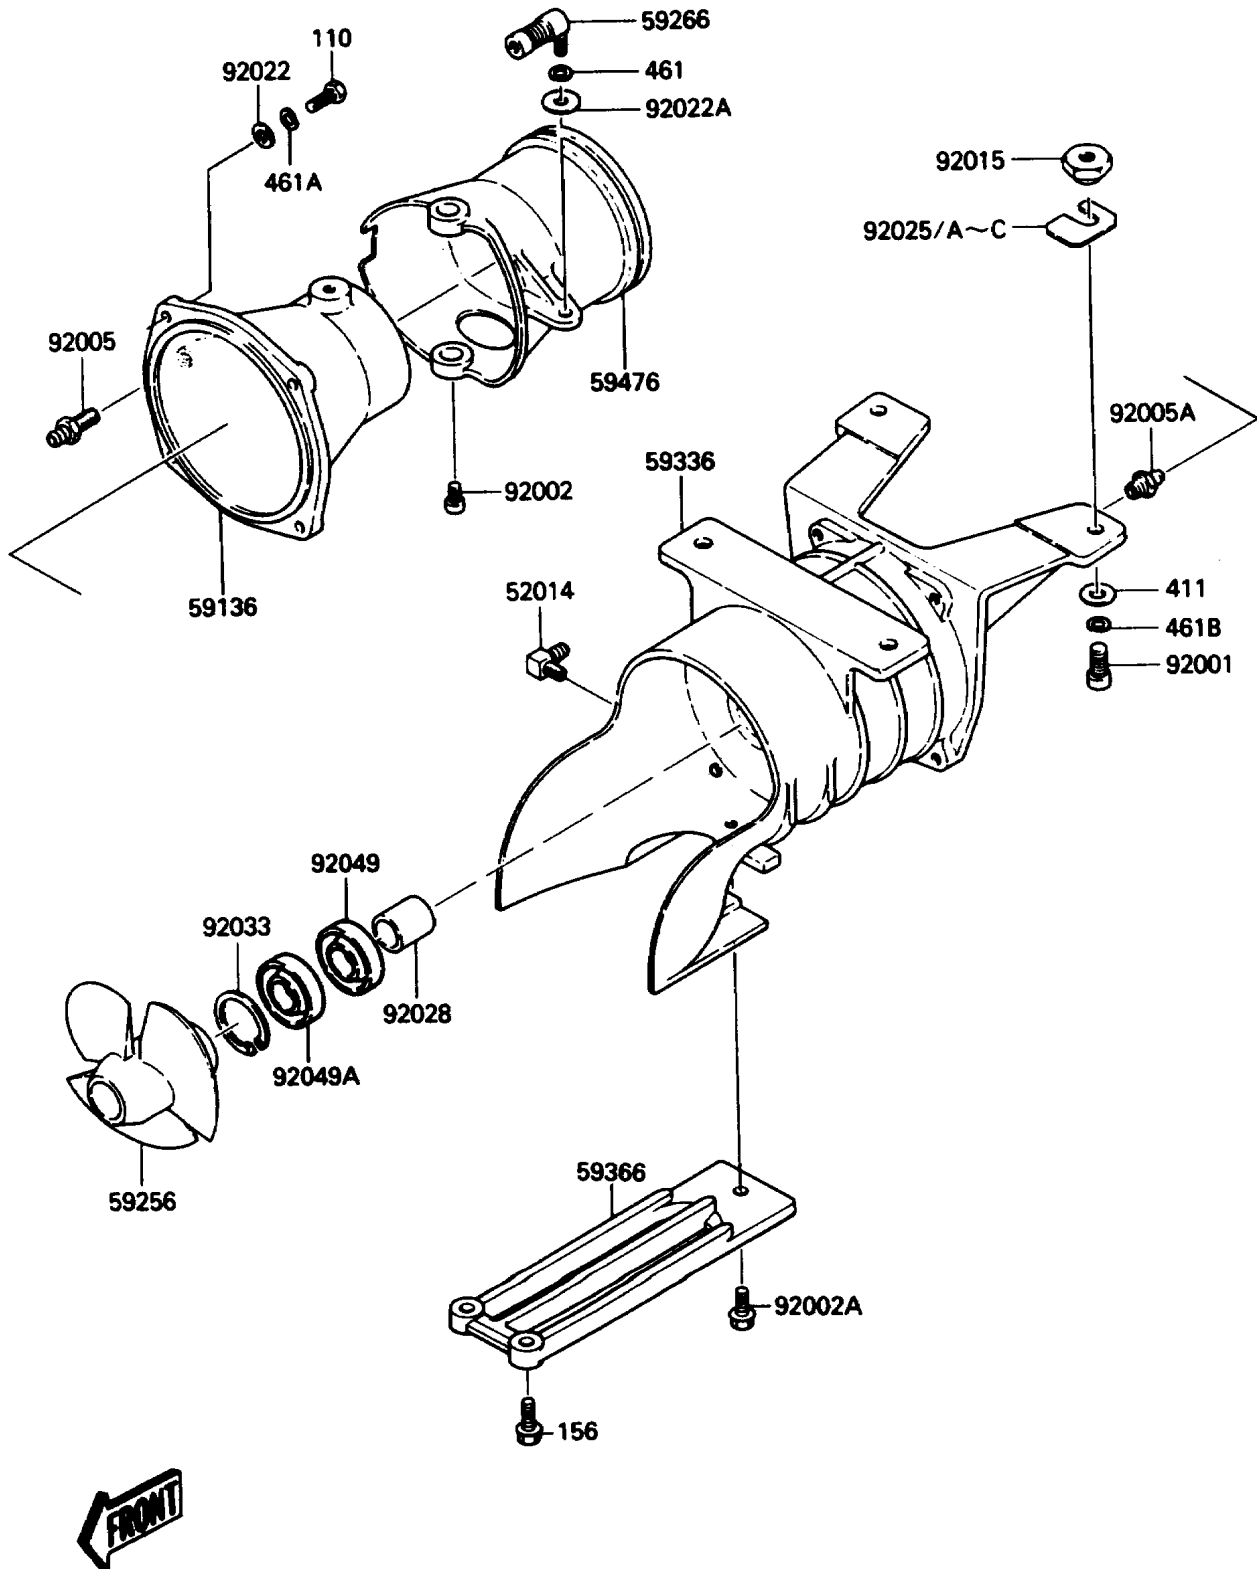

1988 JET SKI® JS300 PARTS DIAGRAM

Jet Pump

E3191-0001

1988 JET SKI® JS300 PARTS LIST

Jet Pump

ITEM NAME	PART NUMBER	QUANTITY
ELBOW (Ref # 52014)	52014-3002	1
NOZZLE-PUMP (Ref # 59136)	59136-3001	1
IMPELLER (Ref # 59256)	59256-504	1
JOINT-BALL (Ref # 59266)	59266-3701	1
CASE-PUMP (Ref # 59336)	59336-3701	1
GRATE (Ref # 59366)	59366-3001	1
NOZZLE-STRG (Ref # 59476)	59476-3702	1
BOLT,10X25 (Ref # 92001)	92003-529	1
BOLT,SOCKET,6X11 (Ref # 92002)	92001-3701	1
BOLT,6X16 (Ref # 92002A)	92002-3728	1
FITTING,HOSE (Ref # 92005)	92005-3001	1
FITTING,GREASE (Ref # 92005A)	92005-501	1
NUT,10MM (Ref # 92015)	92015-3005	1
WASHER (Ref # 92022)	92022-562	1
WASHER (Ref # 92022A)	92022-567	1
SHIM,T=0.3MM (Ref # 92025)	92025-3701	1
SHIM,T=0.5MM (Ref # 92025A)	92025-3702	1
SHIM,T=1.0MM (Ref # 92025B)	92025-3703	1
SHIM,T=1.5MM (Ref # 92025C)	92025-3704	1
BUSHING (Ref # 92028)	92028-503	1
RING-SNAP (Ref # 92033)	92036-502	1
SEAL-OIL,SCY20368 (Ref # 92049)	92050-502	1
SEAL-OIL,SC20367 (Ref # 92049A)	92050-503	1
BOLT,8X25 (Ref # 110)	110R0825	1
BOLT-WP,6X25 (Ref # 156)	156R0625	1
WASHER-PLAIN,10MM (Ref # 411)	411S1000	1
WASHER-SPRING,6MM (Ref # 461)	461S0600	1
WASHER-SPRING,8MM (Ref # 461A)	461S0800	1
WASHER-SPRING,10MM (Ref # 461B)	461S1000	1