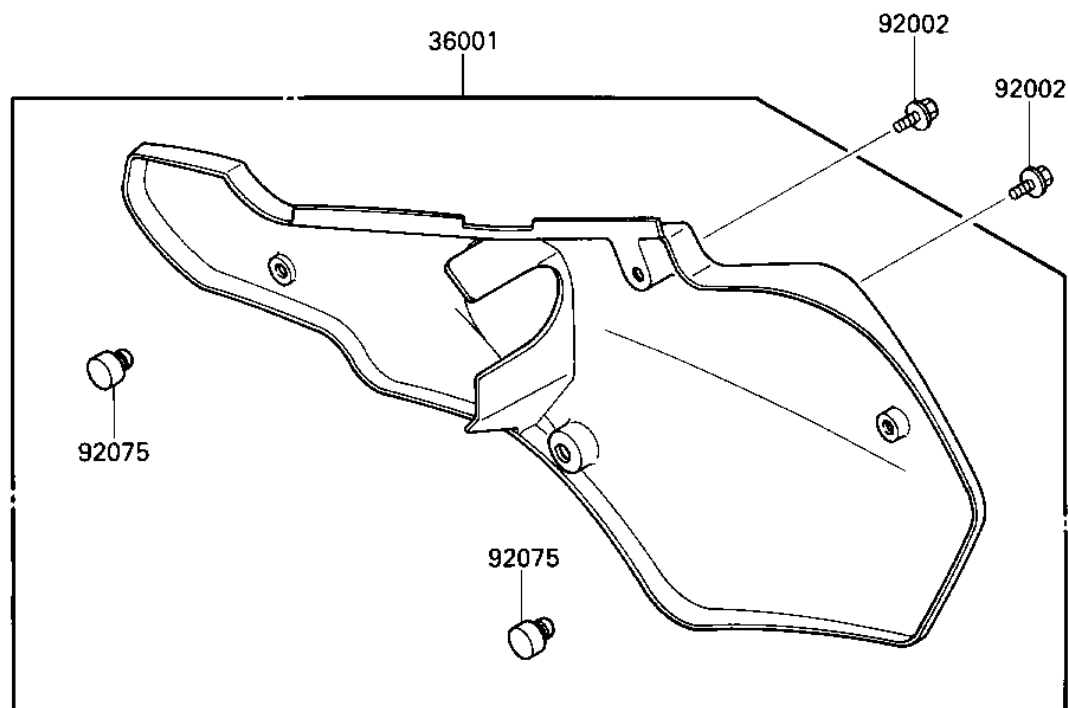

1987 KX™500 PARTS DIAGRAM

SIDE COVERS

F2610-0340

1987 KX™500 PARTS LIST

SIDE COVERS

| ITEM NAME | PART NUMBER | QUANTITY |
|-------------------------------------|---------------|----------|
| COVER-SIDE,RH,L.GREEN (Ref # 36001) | 36001-1345-AC | 1 |
| COVER-SIDE,LH,L.GREEN (Ref # 36002) | 36002-5310-6W | 1 |
| BOLT (Ref # 92002) | 92150-1506 | 1 |
| DAMPER,SIDE COVER (Ref # 92075) | 92075-1598 | 1 |