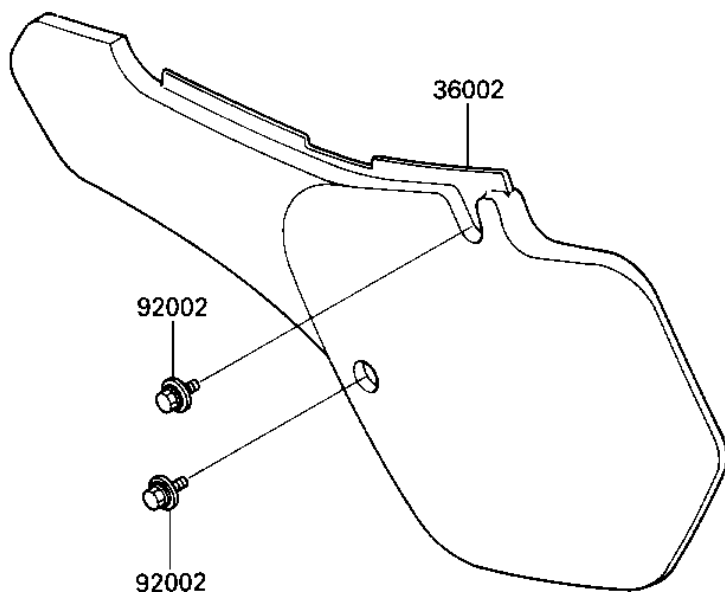

1987 KX™500 PARTS DIAGRAM

SIDE COVERS

F2610-0340

1987 KX™500 PARTS LIST

SIDE COVERS

| ITEM NAME | PART NUMBER | QUANTITY |
|-------------------------------------|---------------|----------|
| COVER-SIDE,RH,L.GREEN (Ref # 36001) | 36001-1345-AC | 1 |
| COVER-SIDE,LH,L.GREEN (Ref # 36002) | 36002-5310-6W | 1 |
| BOLT (Ref # 92002) | 92150-1506 | 1 |
| DAMPER,SIDE COVER (Ref # 92075) | 92075-1598 | 1 |