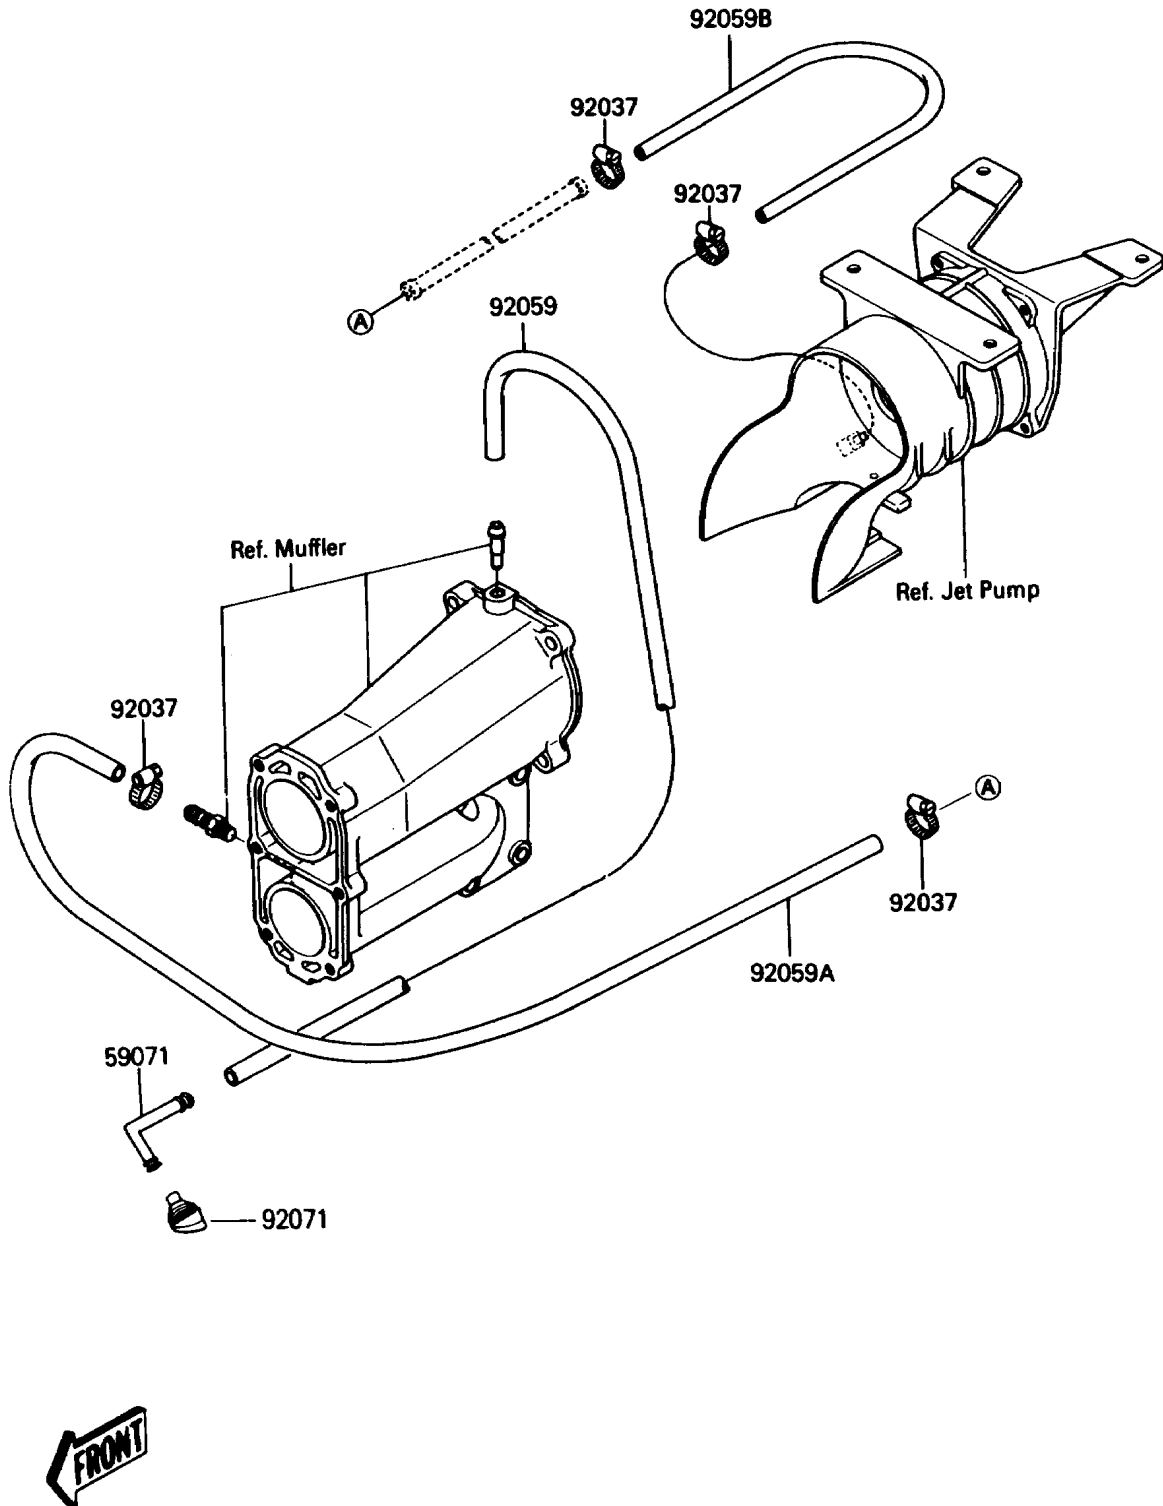

1988 JET SKI® JS300 PARTS DIAGRAM

Cooling

E3035-0006

1988 JET SKI® JS300 PARTS LIST

Cooling

ITEM NAME	PART NUMBER	QUANTITY
JOINT (Ref # 59071)	59071-3706	1
CLAMP (Ref # 92037)	92037-504	1
TUBE,5.8X440 (Ref # 92059)	92059-3723	1
TUBE,9X16X900 (Ref # 92059A)	92059-3763	1
TUBE,9X360 (Ref # 92059B)	92059-503	1
GROMMET (Ref # 92071)	92071-3732	1