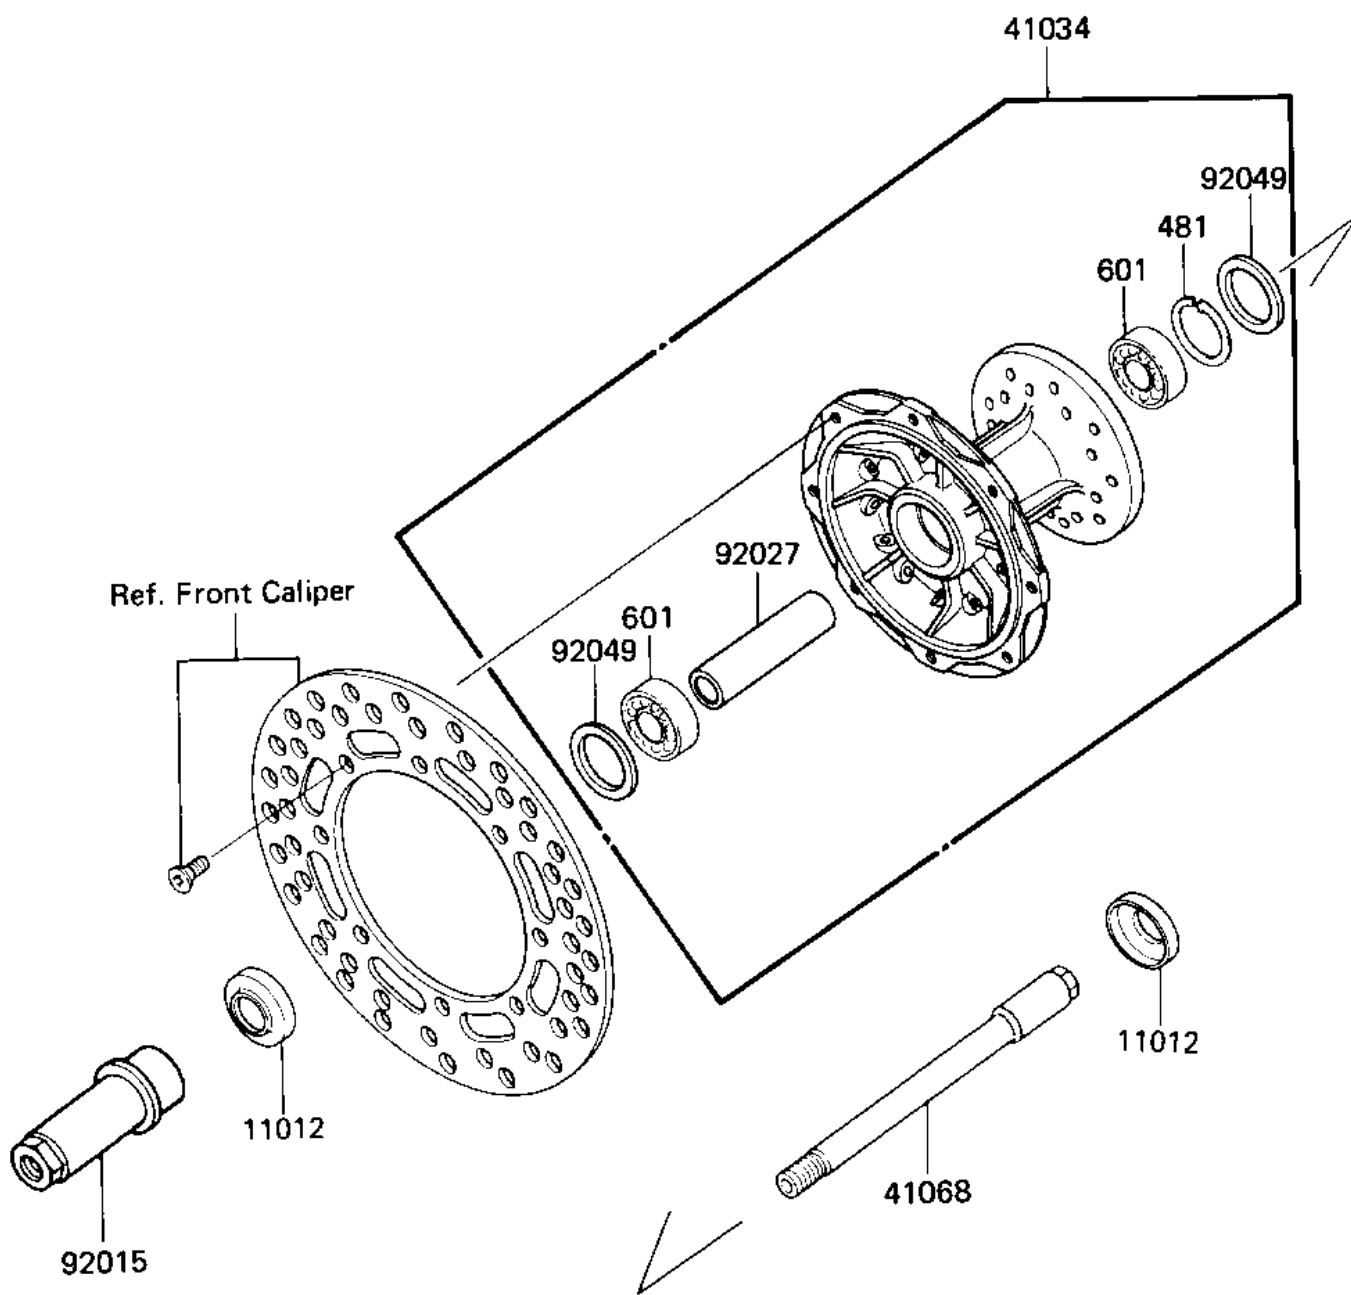

1987 KX™500 PARTS DIAGRAM

FRONT HUB

F2230-0125

1987 KX™500 PARTS LIST

FRONT HUB

ITEM NAME	PART NUMBER	QUANTITY
CAP (Ref # 11012)	11012-1580	1
DRUM-ASSY,FR BRAKE (Ref # 41034)	41034-1115	1
AXLE,FR (Ref # 41068)	41068-1241	1
NUT,FRONT AXLE (Ref # 92015)	92015-1654	1
COLLAR,FR BRAKE DRUM, (Ref # 92027)	92027-1829	1
SEAL-OIL,BSNC2 22404 (Ref # 92049)	92049-1204	1
RING, SNAP,43.5M/M (Ref # 481)	92033-1040	1
BEARING BALL (Ref # 601)	601B6203U	1