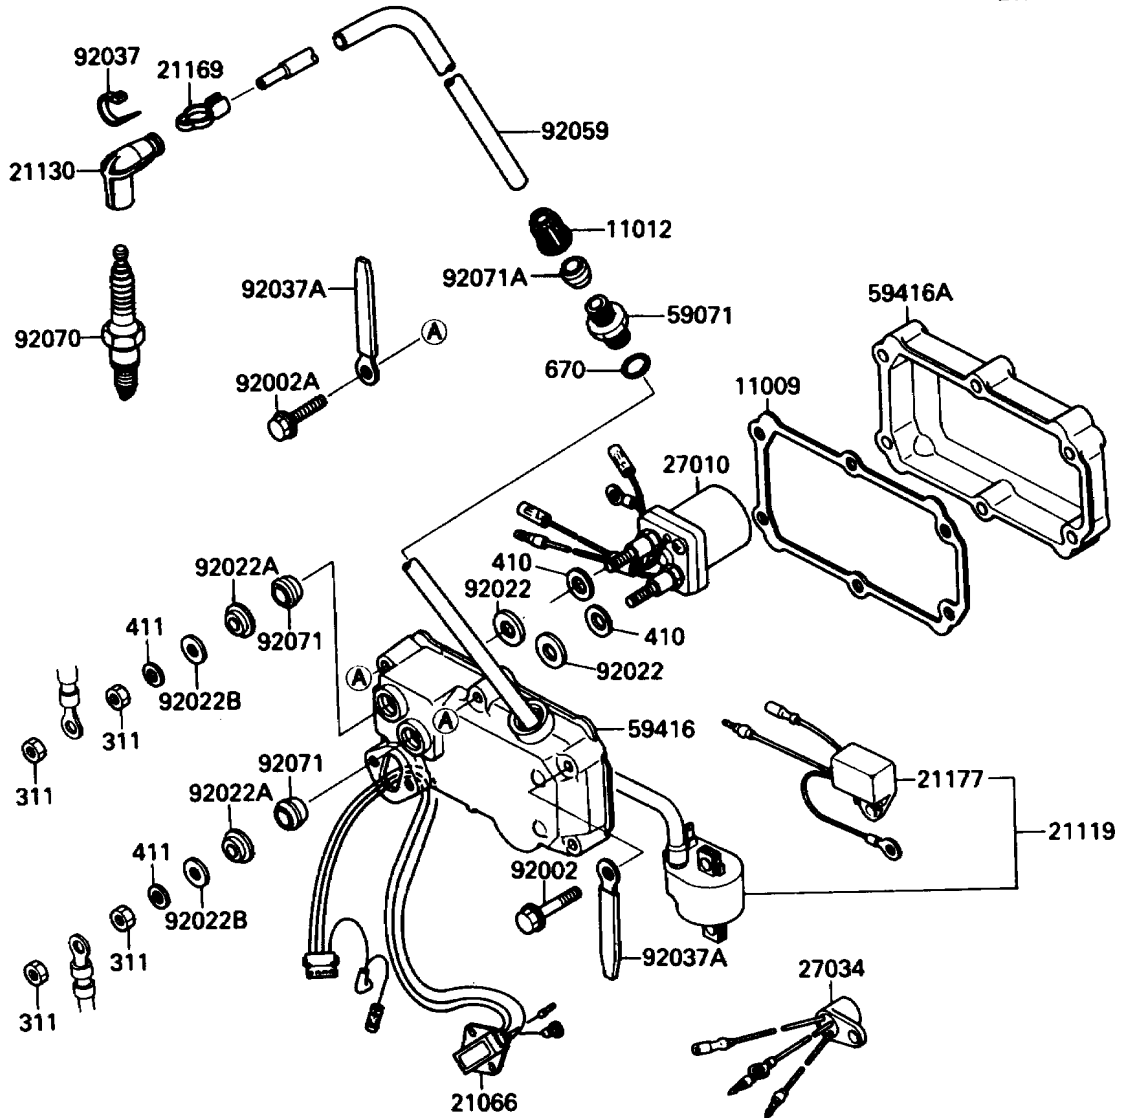

## 1988 JET SKI® JS300 PARTS DIAGRAM

Ignition System

E1830-0279

## 1988 JET SKI® JS300 PARTS LIST

### Ignition System

ITEM NAME	PART NUMBER	QUANTITY
GASKET,ELECTRIC CASE (Ref # 11009)	11009-3711	1
CAP (Ref # 11012)	11012-3005	1
REGULATOR-VOLTAGE (Ref # 21066)	21066-3701	1
IGNITER (Ref # 21119)	21119-3707	1
CAP-SPARK PLUG (Ref # 21130)	21130-1006	1
TERMINAL,PLUG CAP (Ref # 21169)	21169-001	1
CONTROLLER (Ref # 21177)	21177-3701	1
SWITCH,STARTER RELAY (Ref # 27010)	27010-3703	1
RELAY,STOP SWITCH (Ref # 27034)	27034-3002	1
JOINT (Ref # 59071)	59071-3001	1
CASE-ELECTRIC,FR (Ref # 59416)	59416-3702	1
CASE-ELECTRIC,RR (Ref # 59416A)	59416-3703	1
BOLT,6X35 (Ref # 92002)	92002-3715	1
BOLT,6X65 (Ref # 92002A)	92002-3720	1
WASHER (Ref # 92022)	92022-3035	1
WASHER (Ref # 92022A)	92022-3708	1
WASHER,6.5X19X2 (Ref # 92022B)	92022-3709	1
CLAMP (Ref # 92037)	92037-1173	1
CLAMP,L=100 (Ref # 92037A)	92037-3736	1
TUBE (Ref # 92059)	92059-3820	1
PLUG-SPARK,B7ES(NGK) (Ref # 92070)	92070-3003	1
GROMMET (Ref # 92071)	92071-3004	1
GROMMET (Ref # 92071A)	92071-527	1
SCREW-PAN-WP-CROS (Ref # 235)	235B0616	1
SCREW-PAN-WP-CROS (Ref # 235A)	235B0620	1
SCREW-PAN-WP-CROS (Ref # 235B)	235B0625	1
NUT-HEX,6MM (Ref # 311)	311R0600	1
WASHER-PLAIN-SMALL,10MM (Ref # 410)	410B1000	1
WASHER-PLAIN,6MM (Ref # 411)	411S0600	1

## 1988 JET SKI® JS300 PARTS LIST

Ignition System

ITEM NAME	PART NUMBER	QUANTITY
O RING,16MM (Ref # 670)	670B2016	1