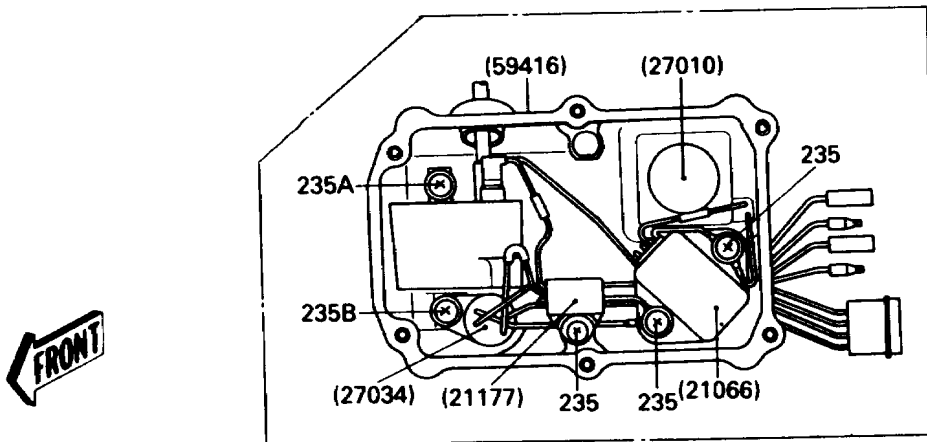

## 1988 JET SKI® JS300 PARTS DIAGRAM

Ignition System

E1830-0279

## 1988 JET SKI® JS300 PARTS LIST

### Ignition System

ITEM NAME	PART NUMBER	QUANTITY
GASKET,ELECTRIC CASE (Ref # 11009)	11009-3711	1
CAP (Ref # 11012)	11012-3005	1
REGULATOR-VOLTAGE (Ref # 21066)	21066-3701	1
IGNITER (Ref # 21119)	21119-3707	1
CAP-SPARK PLUG (Ref # 21130)	21130-1006	1
TERMINAL,PLUG CAP (Ref # 21169)	21169-001	1
CONTROLLER (Ref # 21177)	21177-3701	1
SWITCH,STARTER RELAY (Ref # 27010)	27010-3703	1
RELAY,STOP SWITCH (Ref # 27034)	27034-3002	1
JOINT (Ref # 59071)	59071-3001	1
CASE-ELECTRIC,FR (Ref # 59416)	59416-3702	1
CASE-ELECTRIC,RR (Ref # 59416A)	59416-3703	1
BOLT,6X35 (Ref # 92002)	92002-3715	1
BOLT,6X65 (Ref # 92002A)	92002-3720	1
WASHER (Ref # 92022)	92022-3035	1
WASHER (Ref # 92022A)	92022-3708	1
WASHER,6.5X19X2 (Ref # 92022B)	92022-3709	1
CLAMP (Ref # 92037)	92037-1173	1
CLAMP,L=100 (Ref # 92037A)	92037-3736	1
TUBE (Ref # 92059)	92059-3820	1
PLUG-SPARK,B7ES(NGK) (Ref # 92070)	92070-3003	1
GROMMET (Ref # 92071)	92071-3004	1
GROMMET (Ref # 92071A)	92071-527	1
SCREW-PAN-WP-CROS (Ref # 235)	235B0616	1
SCREW-PAN-WP-CROS (Ref # 235A)	235B0620	1
SCREW-PAN-WP-CROS (Ref # 235B)	235B0625	1
NUT-HEX,6MM (Ref # 311)	311R0600	1
WASHER-PLAIN-SMALL,10MM (Ref # 410)	410B1000	1
WASHER-PLAIN,6MM (Ref # 411)	411S0600	1

## 1988 JET SKI® JS300 PARTS LIST

Ignition System

ITEM NAME	PART NUMBER	QUANTITY
O RING,16MM (Ref # 670)	670B2016	1