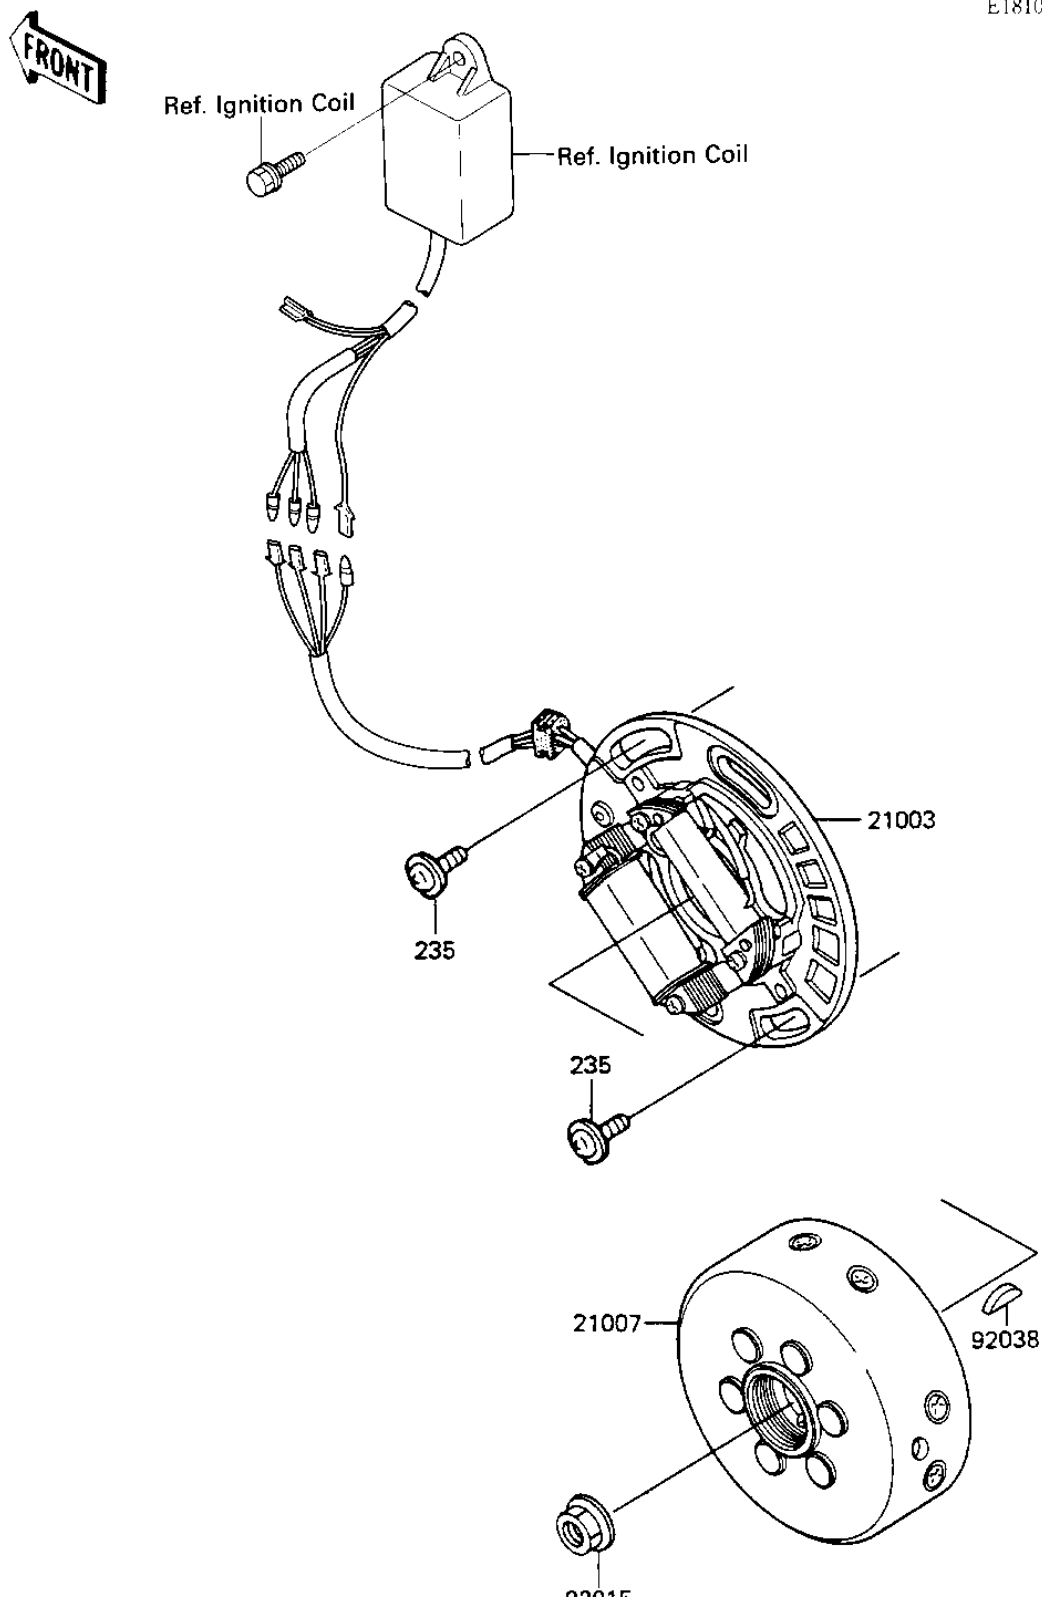

1987 KX™500 PARTS DIAGRAM

GENERATOR

E1810-0164

1987 KX™500 PARTS LIST

GENERATOR

ITEM NAME	PART NUMBER	QUANTITY
STATOR (Ref # 21003)	21003-1169	1
ROTOR (Ref # 21007)	21007-1140	1
NUT-12MM (Ref # 92015)	92015-1156	1
WOODRUFF KEY (Ref # 92038)	92038-001	1
SCREW-PAN-WP-CROS (Ref # 235)	235B0616	1