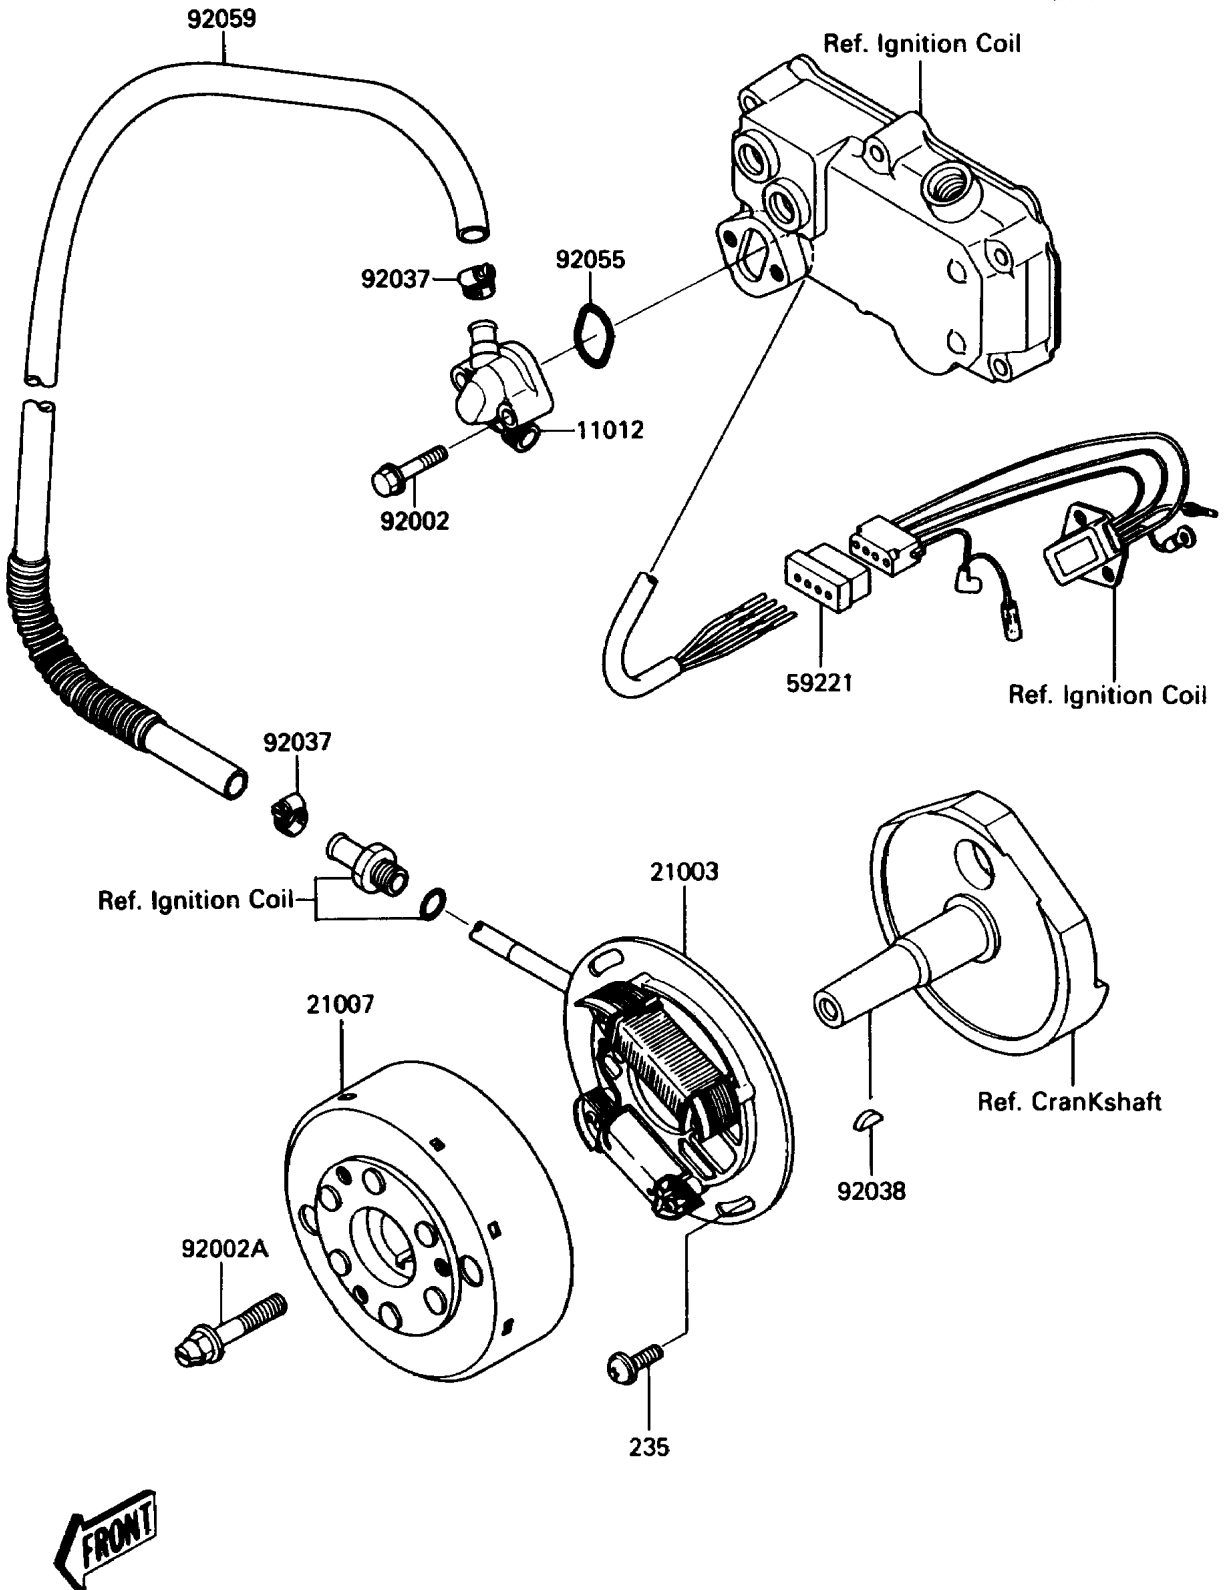

1988 JET SKI® JS300 PARTS DIAGRAM

Generator

E1810-0176

1988 JET SKI® JS300 PARTS LIST

Generator

ITEM NAME	PART NUMBER	QUANTITY
CAP,ELECTRIC CASE (Ref # 11012)	11012-3720	1
STATOR (Ref # 21003)	21003-3709	1
ROTOR (Ref # 21007)	21007-3701	1
CONNECTOR-CORD (Ref # 59221)	59221-3701	1
BOLT,6X35 (Ref # 92002)	92002-3715	1
BOLT (Ref # 92002A)	92002-3738	1
CLAMP (Ref # 92037)	92037-504	1
KEY,WOODRUFF (Ref # 92038)	92038-001	1
RING-O (Ref # 92055)	92055-3706	1
TUBE,L=800 (Ref # 92059)	92059-3817	1
SCREW-PAN-WP-CROS (Ref # 235)	235B0616	1