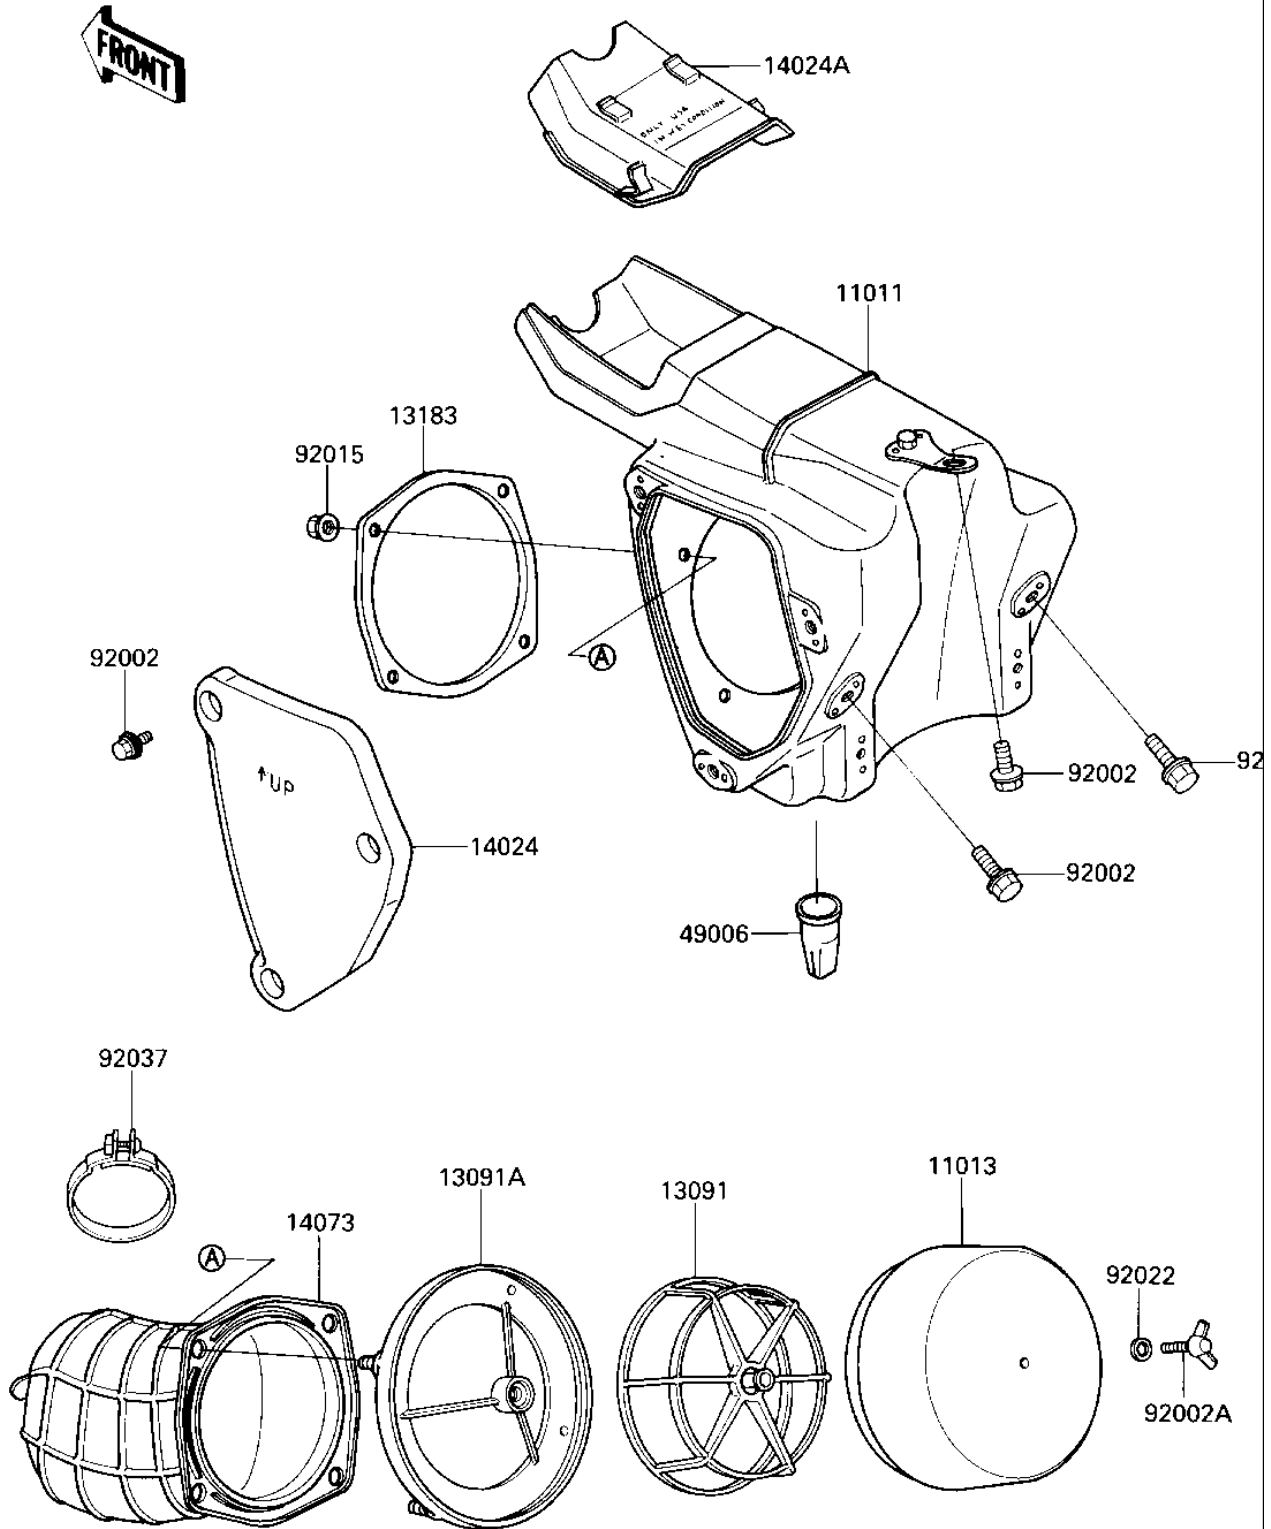

1987 KX™500 PARTS DIAGRAM

AIR CLEANER

E1130-0228

1987 KX™500 PARTS LIST

AIR CLEANER

ITEM NAME	PART NUMBER	QUANTITY
CASE-AIR FILTER (Ref # 11011)	11011-1241	1
ELEMENT-AIR FILTER (Ref # 11013)	11013-1194	1
HOLDER,ELEMENT (Ref # 13091)	13091-1454	1
HOLDER (Ref # 13091A)	13091-1594	1
PLATE,DUCT FITTING (Ref # 13183)	13183-1046	1
COVER,AIR FILTER (Ref # 14024)	14024-1357	1
COVER,FILTER CASE (Ref # 14024A)	14024-1424	1
DUCT,AIR FILTER (Ref # 14073)	14073-1286	1
BOOT (Ref # 49006)	49006-1012	1
BOLT (Ref # 92002)	92150-1506	1
BOLT (Ref # 92002A)	92002-1719	1
NUT,FLANGED,5MM (Ref # 92015)	92015-1259	1
WASHER 6.5X20X1.6T (Ref # 92022)	92022-125	1
CLAMP,AIR FILTER (Ref # 92037)	92037-1409	1