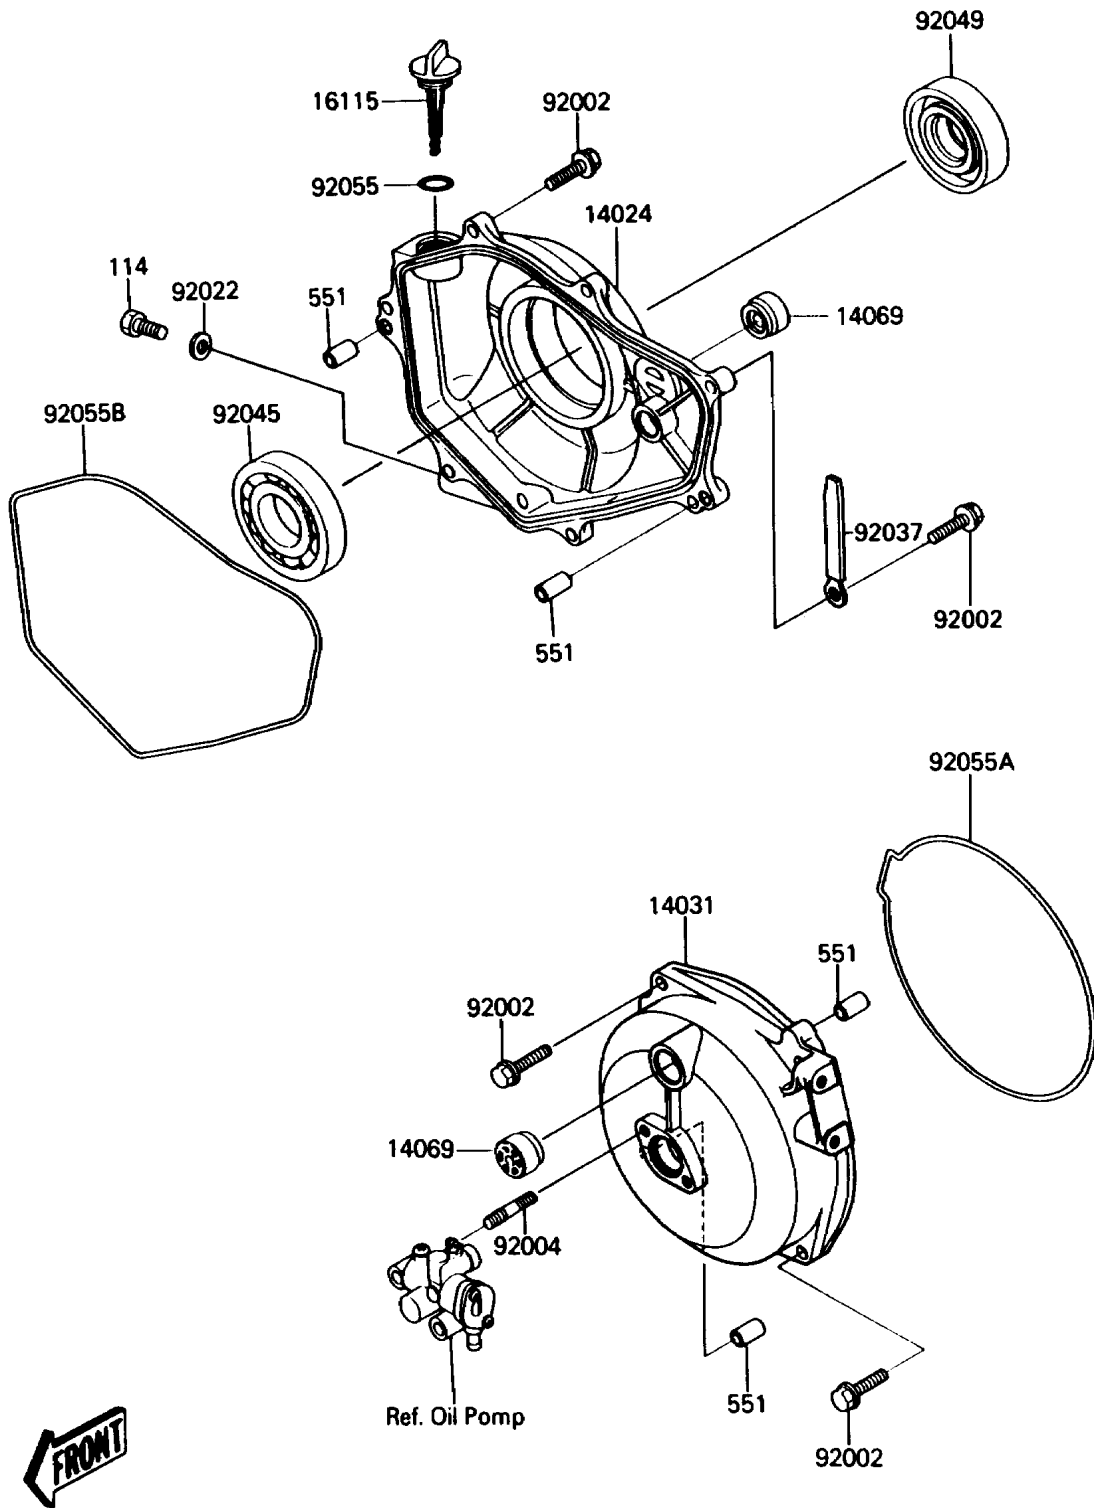

## 1988 JET SKI® JS300 PARTS DIAGRAM

Engine Cover(s)

E1431-0225

## 1988 JET SKI® JS300 PARTS LIST

Engine Cover(s)

ITEM NAME	PART NUMBER	QUANTITY
COVER,CLUTCH ONEWAY (Ref # 14024)	14024-3733	1
COVER-GENERATOR (Ref # 14031)	14031-3703	1
BREATHER (Ref # 14069)	14069-3702	1
CAP-OIL FILLER (Ref # 16115)	16115-3701	1
BOLT,6X25 (Ref # 92002)	92002-3714	1
STUD (Ref # 92004)	92004-3710	1
WASHER,8.2X16X1 (Ref # 92022)	92022-1086	1
CLAMP,L=100 (Ref # 92037)	92037-3736	1
BEARING-BALL,16005Z (Ref # 92045)	92045-1030	1
SEAL-OIL,DC254510 (Ref # 92049)	92049-3701	1
RING-O (Ref # 92055)	92055-012	1
RING-O,GENERATOR COVER (Ref # 92055A)	92055-3704	1
RING-O,ONEWAY COVER (Ref # 92055B)	92055-3705	1
BOLT-SMALL (Ref # 114)	114R0814	1
PIN-DOWEL (Ref # 551)	551R0812	1