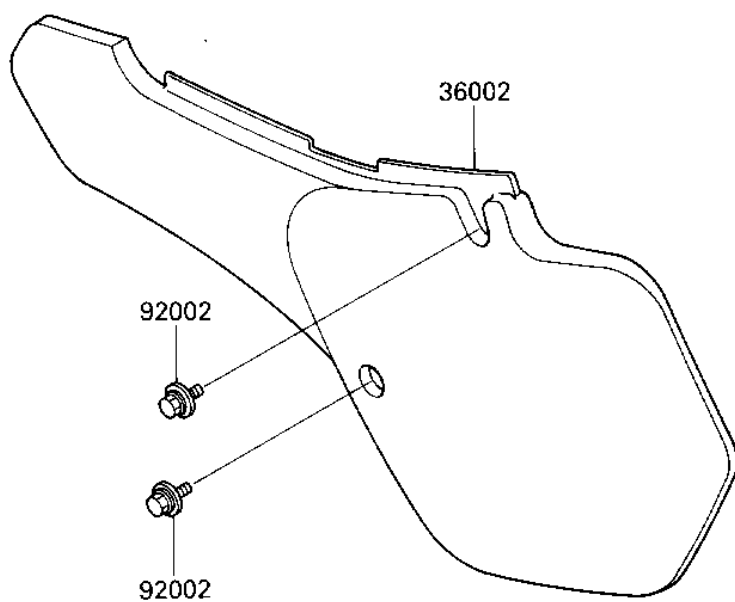

## 1987 KX™125 PARTS DIAGRAM

SIDE COVERS

F2610-0340

## 1987 KX™125 PARTS LIST

### SIDE COVERS

ITEM NAME	PART NUMBER	QUANTITY
COVER-SIDE,RH,L.GREEN (Ref # 36001)	36001-1345-AC	1
COVER-SIDE,LH,L.GREEN (Ref # 36002)	36002-5310-6W	1
BOLT (Ref # 92002)	92150-1506	1
DAMPER,SIDE COVER (Ref # 92075)	92075-1598	1