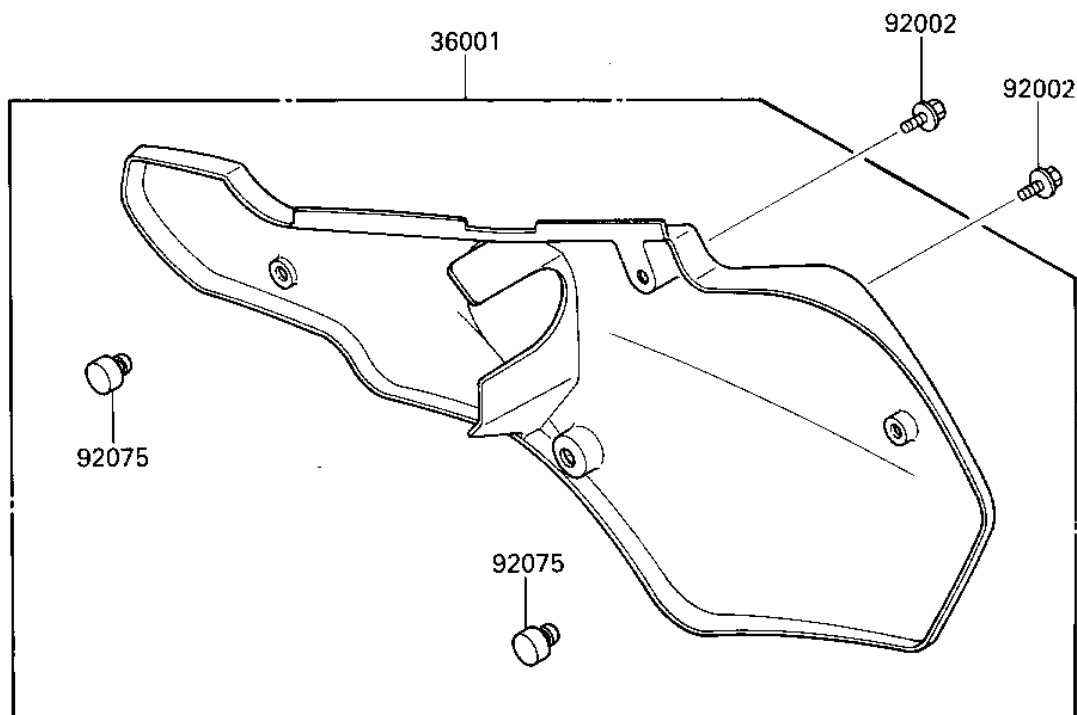

## 1987 KX™125 PARTS DIAGRAM

SIDE COVERS

F2610-0340

## 1987 KX™125 PARTS LIST

### SIDE COVERS

ITEM NAME	PART NUMBER	QUANTITY
COVER-SIDE,RH,L.GREEN (Ref # 36001)	36001-1345-AC	1
COVER-SIDE,LH,L.GREEN (Ref # 36002)	36002-5310-6W	1
BOLT (Ref # 92002)	92150-1506	1
DAMPER,SIDE COVER (Ref # 92075)	92075-1598	1