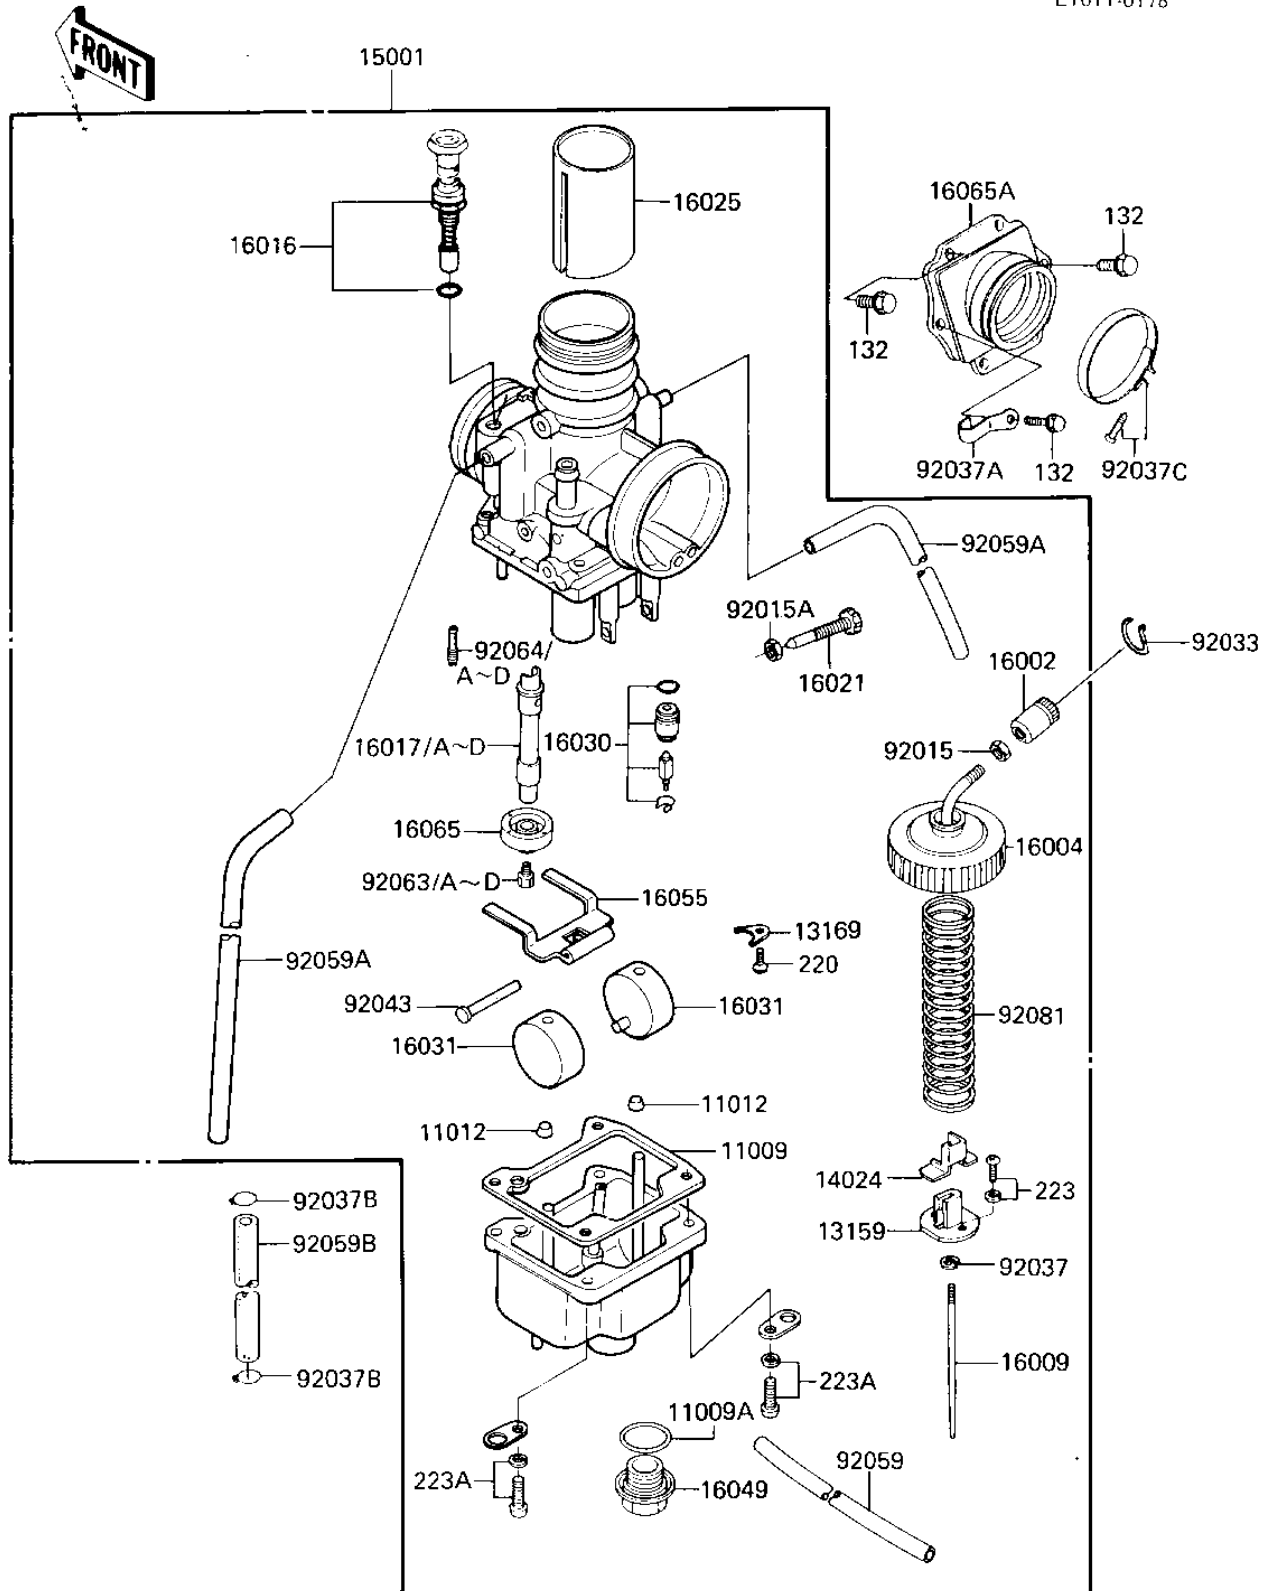

1987 KX™125 PARTS DIAGRAM

CARBURETOR

E1611-0178