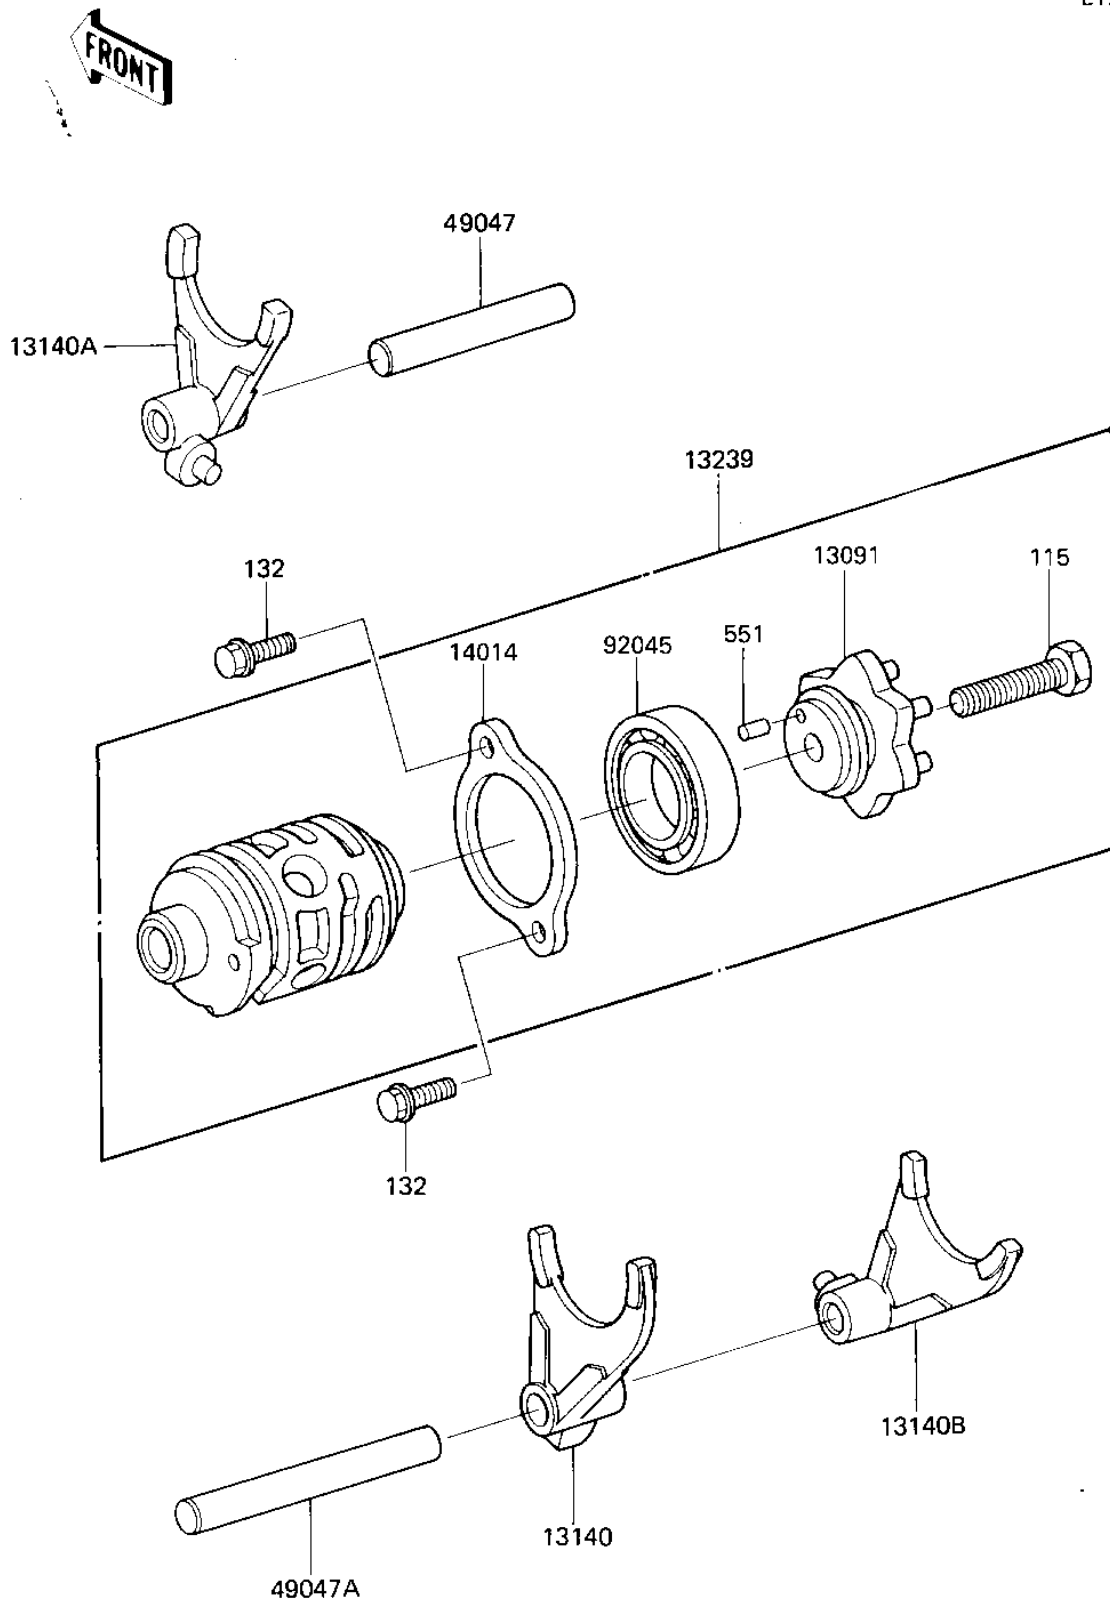

## 1987 KX™125 PARTS DIAGRAM

GEAR CHANGE DRUM & FORKS

E1362-0095

## 1987 KX™125 PARTS LIST

GEAR CHANGE DRUM & FORKS

ITEM NAME	PART NUMBER	QUANTITY
HOLDER,CHANGE DRUM (Ref # 13091)	13091-1359	1
FORK-SHIFT,2ND&3RD (Ref # 13140)	13140-1070	1
FORK-SHIFT,5TH&TOP (Ref # 13140A)	13140-1123	1
FORK-SHIFT,LOW&4TH (Ref # 13140B)	13140-1124	1
DRUM-ASSY-CHANGE (Ref # 13239)	13239-1120	1
PLATE-POSITION (Ref # 14014)	14014-1020	1
ROD-SHIFT,8X58 (Ref # 49047)	49047-1017	1
ROD-SHIFT,8X79.5 (Ref # 49047A)	49047-1018	1
BEARING,BALL,#6905 (Ref # 92045)	92045-036	1
BOLT-SMALL-UPSET,8X30 (Ref # 115)	115G0830	1
BOLT-FLANGED-SMALL (Ref # 132)	132G0614	1
PIN,DOWEL,4X8 (Ref # 551)	551A0408	1