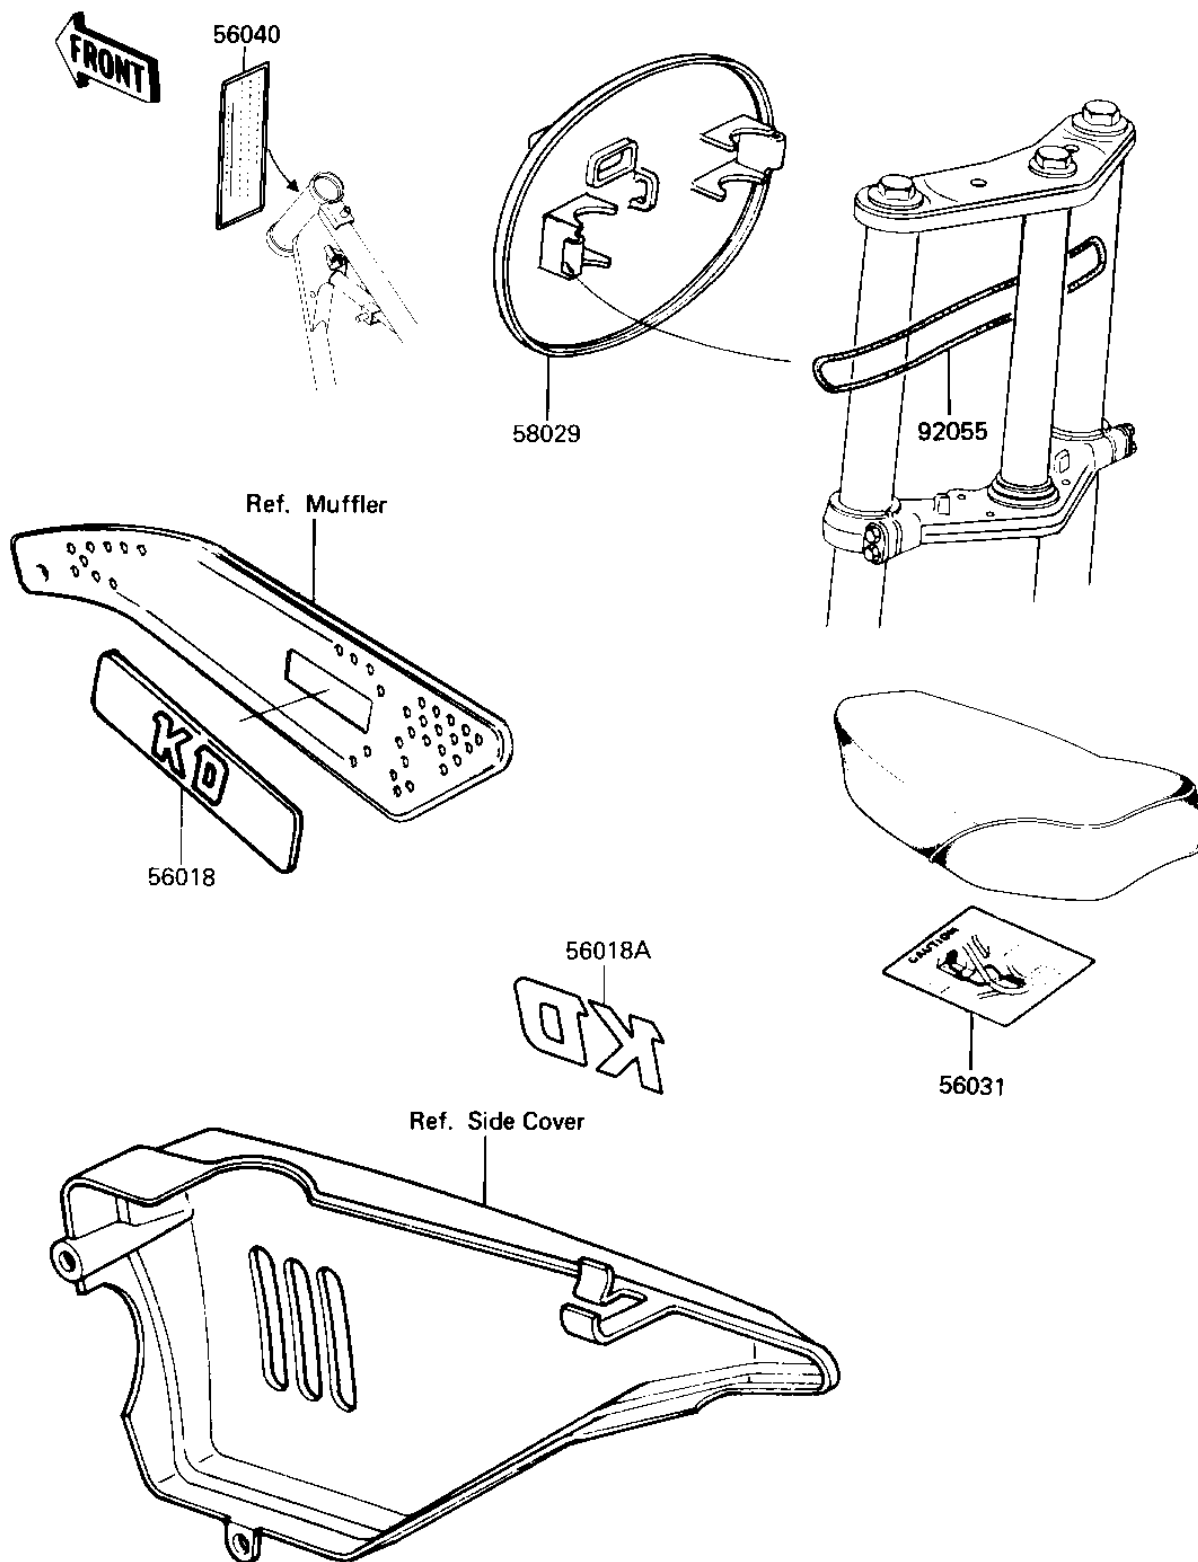

1987 KD80 PARTS DIAGRAM

LABELS/NUMBER PLATE

F2860-00/6

1987 KD80 PARTS LIST

LABELS/NUMBER PLATE

ITEM NAME	PART NUMBER	QUANTITY
MARK,MUFFLER COVER (Ref # 56018)	56018-1320	1
MARK,SIDE COVER,KD (Ref # 56018A)	56018-1925	1
LABEL,OIL VENT HOSE (Ref # 56031)	56031-1068	1
LABEL,OFF-ROAD VEHICL (Ref # 56040)	56040-1018	1
PLATE-NUMBER,S.RED (Ref # 58029)	58029-1002-6B	1
"O" RING,135MM (Ref # 92055)	92055-1058	1