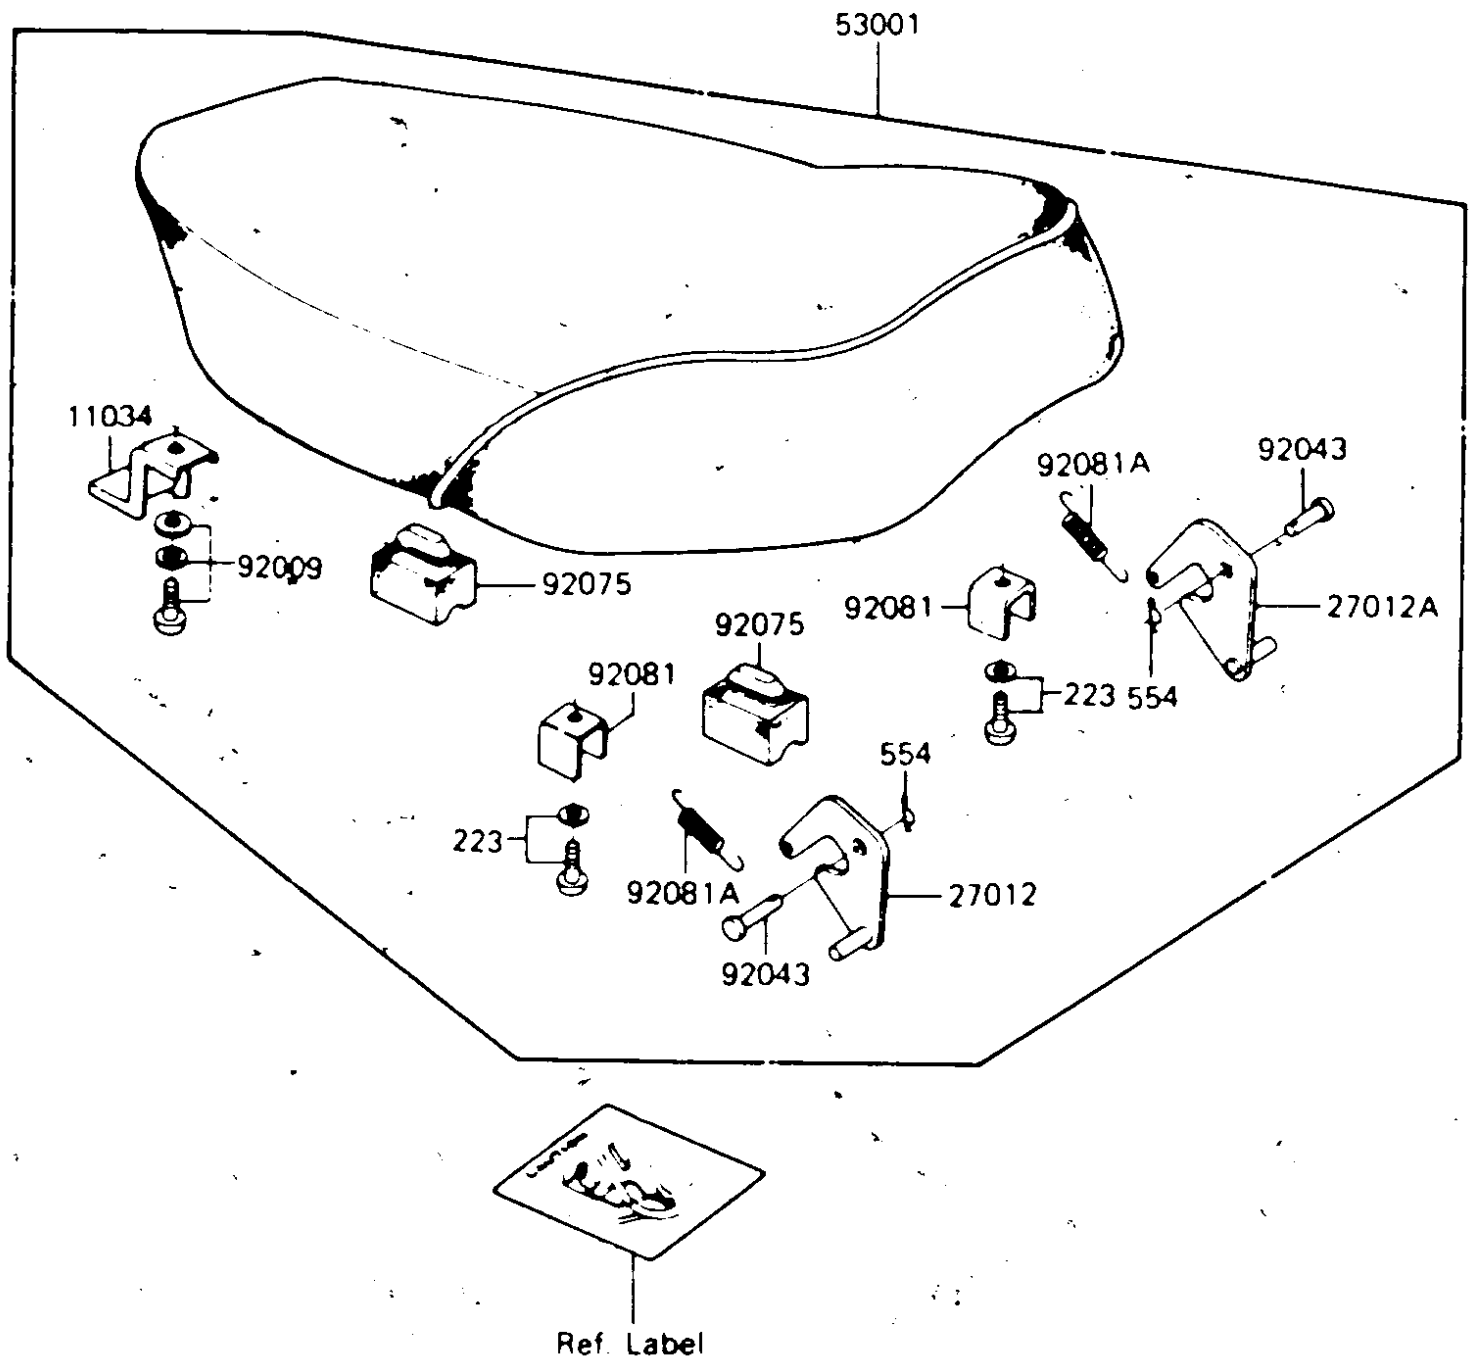

1987 KD80 PARTS DIAGRAM

SEAT

1987 KD80 PARTS LIST

SEAT

ITEM NAME	PART NUMBER	QUANTITY
BRACKET,SEAT (Ref # 11034)	53032-004	1
HOOK,L.H SEAT (Ref # 27012)	53008-031	1
HOOK,R.H SEAT (Ref # 27012A)	53008-032	1
SEAT-ASSY (Ref # 53001)	53001-1460	1
SCREW (Ref # 92009)	92009-1282	1
PIN DUAL SEAT PIVOT (Ref # 92043)	53011-001	1
DAMPER RUBBER (Ref # 92075)	92075-099	1
SPRING,SEAT HOOK (Ref # 92081)	53012-012	1
SPRING,HOOK (Ref # 92081A)	53012-013	1
SCREW-PAN-WS-CROS (Ref # 223)	223B0612	1
PIN,SNAP (Ref # 554)	554A0600	1