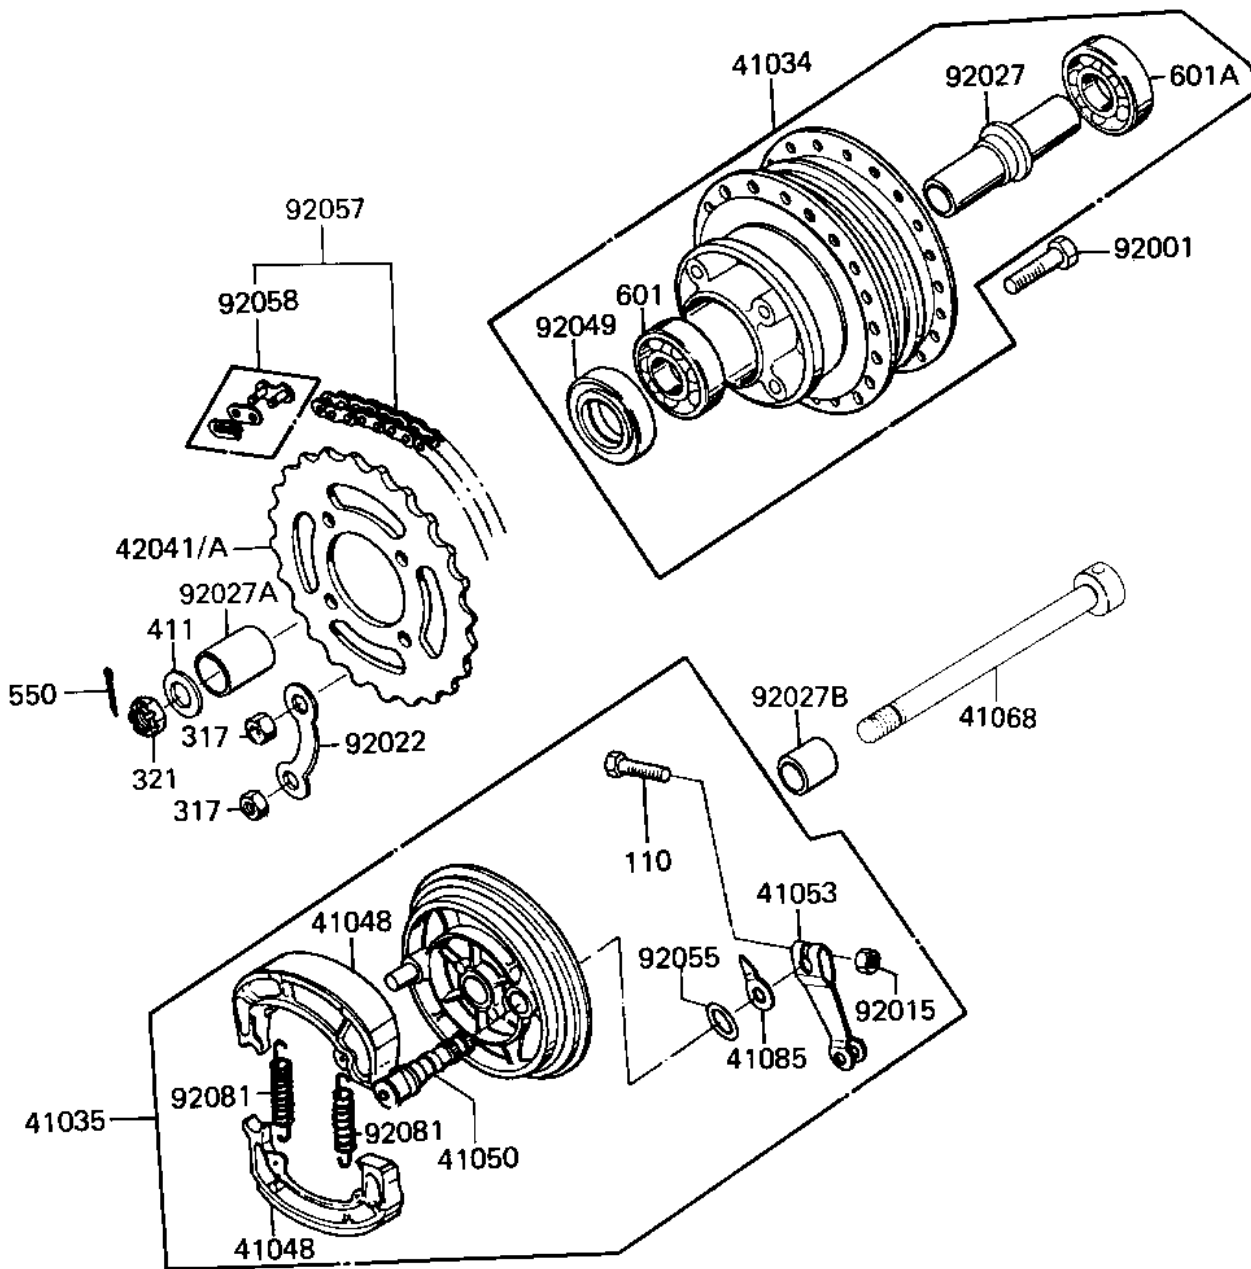

1987 KD80 PARTS DIAGRAM

REAR HUB/BRAKE/CHAIN

F2240-0048

1987 KD80 PARTS LIST

REAR HUB/BRAKE/CHAIN

ITEM NAME	PART NUMBER	QUANTITY
DRUM-ASSY,RR BRK,BUFF (Ref # 41034)	41034-1002-80	1
PANEL-ASY,RR BRK,BUFF (Ref # 41035)	42006-063-80	1
SHOE-BRAKE (Ref # 41048)	41048-1085	1
CAM SHAFT,REAR BRAKE (Ref # 41050)	42026-018	1
LEVER,REAR BRAKE PANL (Ref # 41053)	42029-027	1
AXLE,12X206 (Ref # 41068)	41068-1091	1
INDICATOR,BKSHOE (Ref # 41085)	41085-003	1
REAR SPROCKET 37T (Ref # 42041)	42041-020	1
REAR SPROCKET 39T (Ref # 42041A)	42041-045	1
BOLT REAR SPROCKET (Ref # 92001)	92001-021	1
NUT,6MM (Ref # 92015)	41072-007	1
WASHER RR SPRCKT LOCK (Ref # 92022)	92088-003	1
SPACER RR HUB BEARING (Ref # 92027)	42010-003	1
COLLAR,REAR AXLE (Ref # 92027A)	42032-044	1
COLLAR,12.2X22X30.5 (Ref # 92027B)	92027-1478	1
OIL SEAL RR BRK DRUM (Ref # 92049)	92052-001	1
"O" RING,11MM (Ref # 92055)	92055-004	1
CHAIN,DRIVE,EK428 98L (Ref # 92057)	92057-1092	1
JOINT-CHAIN (Ref # 92058)	92058-1014	1
SPRING,BRAKE SHOE (Ref # 92081)	92081-1766	1
BOLT-UPSET (Ref # 110)	112G0630	1
NUT,8M/M (Ref # 317)	317B0800	1
NUT CASTLE 12MM (Ref # 321)	321B1200	1
WASHER PLAIN 12MM (Ref # 411)	411B1200	1
PIN COTTER 3.0X25 (Ref # 550)	550D3025	1
BEARING BALL #6301 (Ref # 601)	601B6301	1
BEARING BALL #6301Z (Ref # 601A)	601B6301Z	1