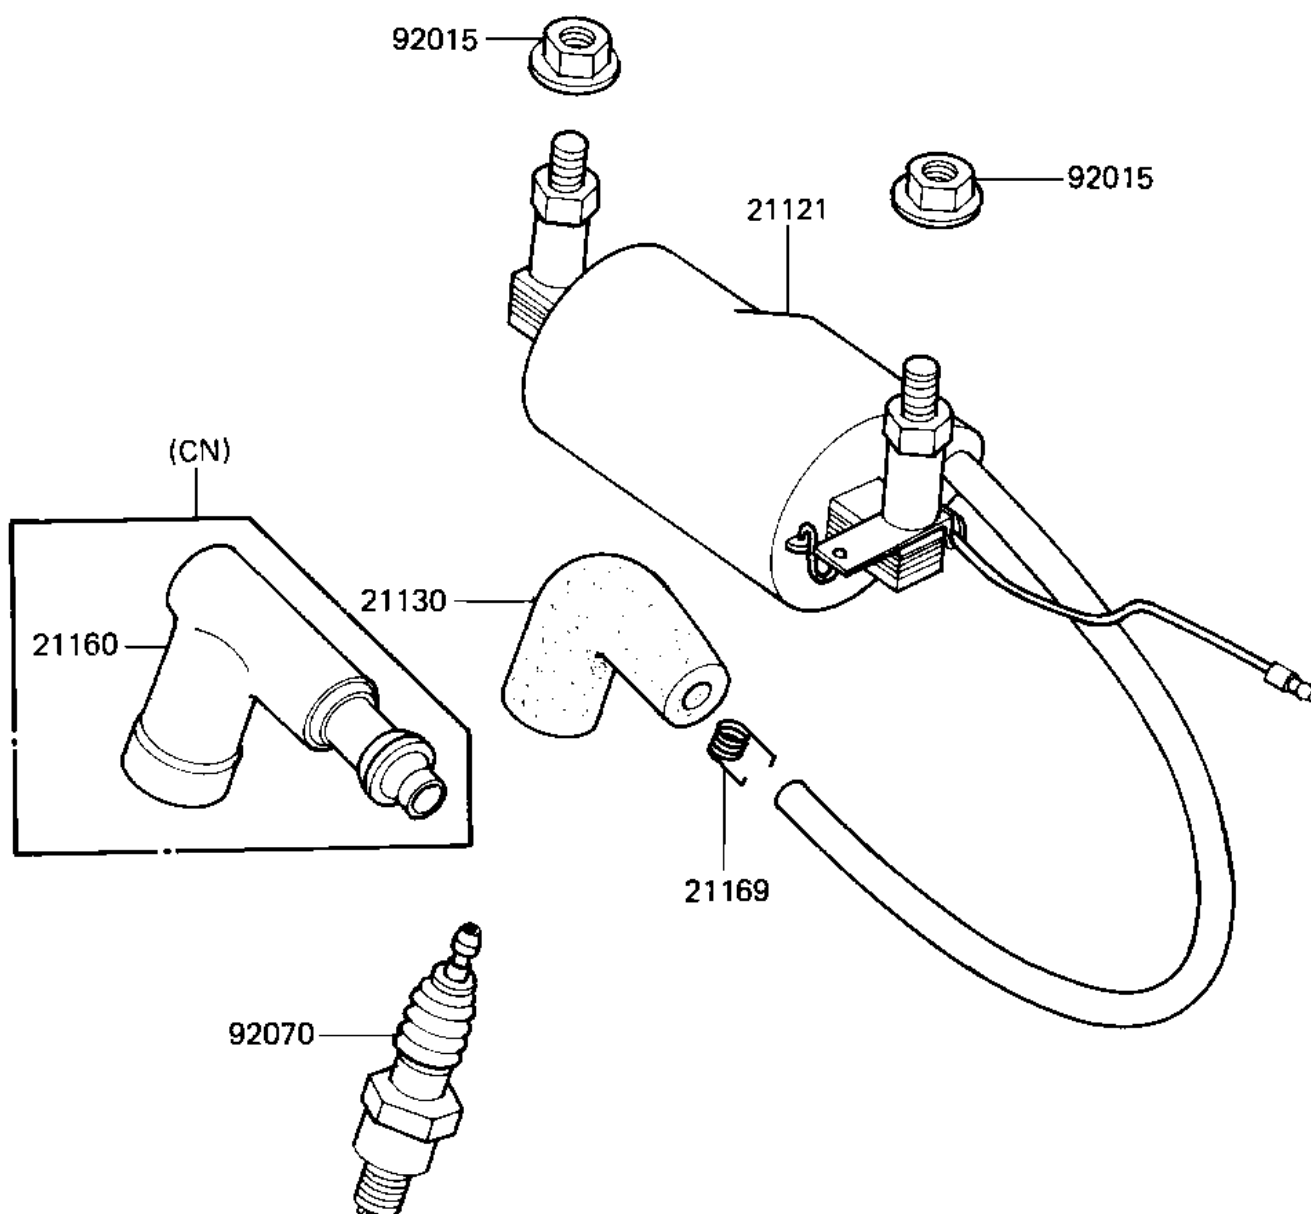

1987 KD80 PARTS DIAGRAM

IGNITION COIL

E1830-0056

1987 KD80 PARTS LIST

IGNITION COIL

ITEM NAME	PART NUMBER	QUANTITY
COIL-IGNITION (Ref # 21121)	21121-1105	1
CAP SPARK PLUG (Ref # 21130)	21130-009	1
CAP,SPARK PLUG (Ref # 21160)	21160-005	1
SPRING-SPARK PLUG CAP (Ref # 21169)	92101-001	1
NUT-6MM (Ref # 92015)	92015-1078	1
SPARK PLUG B7HS (Ref # 92070)	B7HS	1