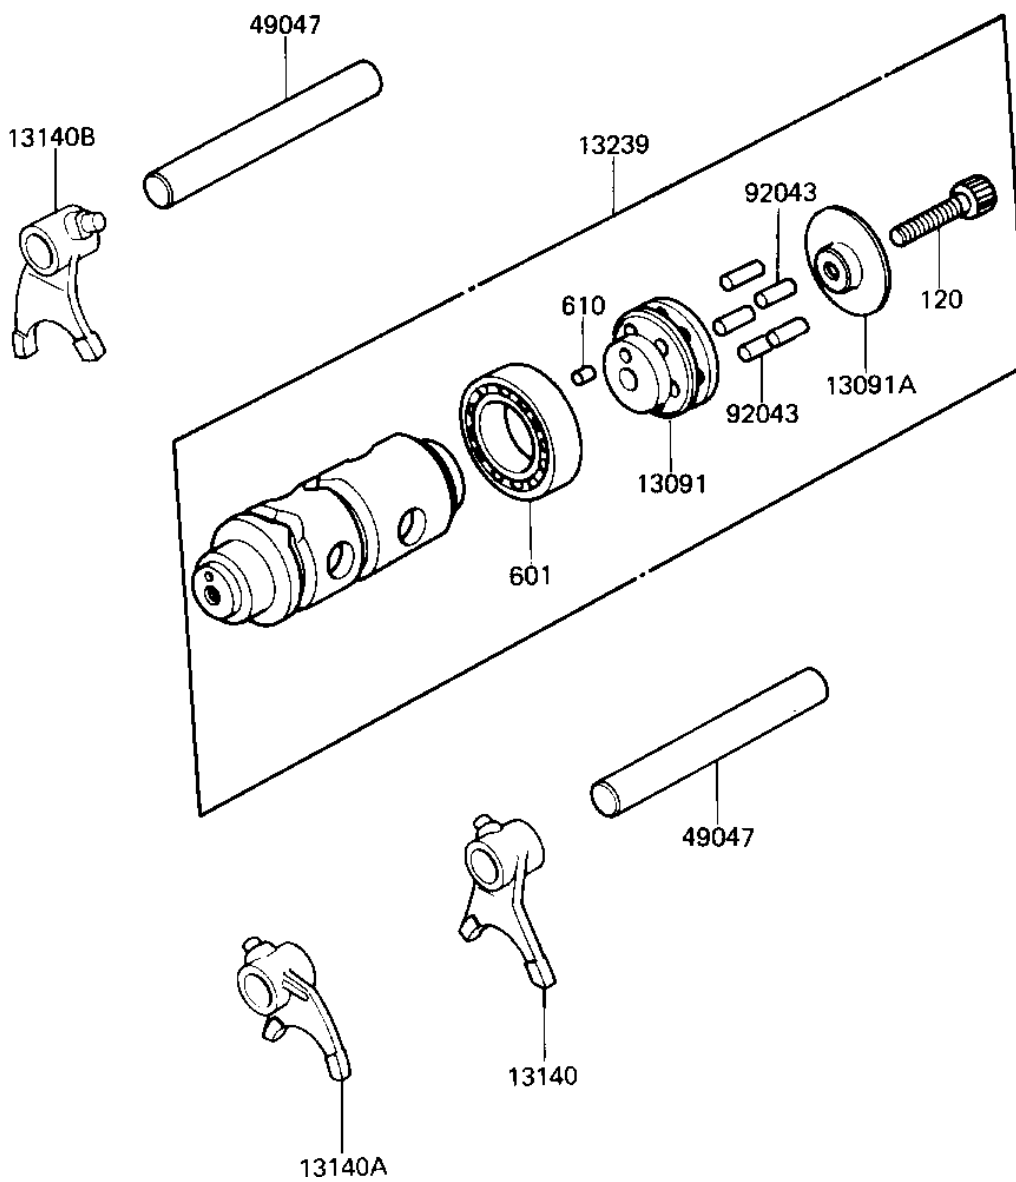

1987 KD80 PARTS DIAGRAM

GEAR CHANGE DRUM & FORKS

E1362-0023

1987 KD80 PARTS LIST

GEAR CHANGE DRUM & FORKS

ITEM NAME	PART NUMBER	QUANTITY
HOLDER (Ref # 13091)	13091-1077	1
HOLDER,CHANGE DRUM (Ref # 13091A)	13142-014	1
SHIFT FORK,LOW&2ND (Ref # 13140)	13140-1026	1
SHIFT FORK,3RD (Ref # 13140A)	13140-1027	1
SHIFT FORK,4TH&TOP (Ref # 13140B)	13140-1028	1
DRUM ASSY,GEAR CHANGE (Ref # 13239)	13239-1034	1
RODSHIFT,SHORT (Ref # 49047)	13209-014	1
PIN,GEAR CHANGE DRUM (Ref # 92043)	92042-042	1
BOLT,SOCKET,6X30,BLAC (Ref # 120)	120S0630	1
BEARING BALL #6004 (Ref # 601)	601B6004	1
PIN-DOWEL,4X6 (Ref # 610)	610A0406	1